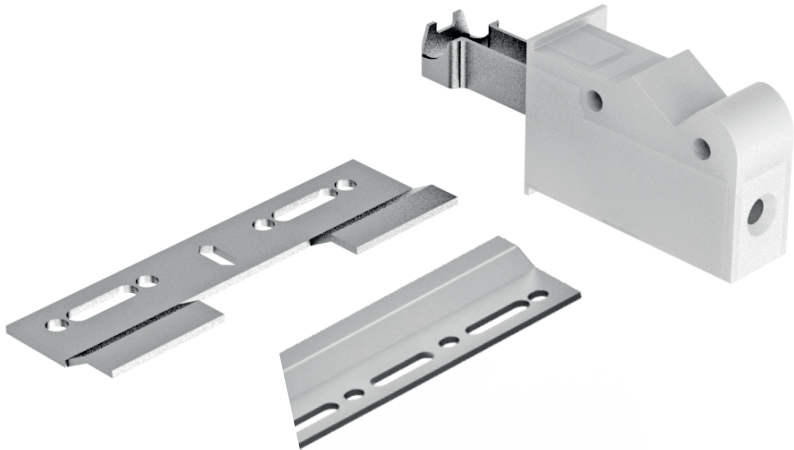

# Daset

Cabinet & Closet Hanging System

2021.03

**KNAPE & VOGT**

POWERED BY **samet**

# Daset

Cabinet & Closet Hanging System

01.3214 | 25.03.2021

- Steel wall brackets for side-to-side adjustment.
- Depth and Height adjustments with Left and Right Hand Daset hangers.
- Load Capacity: 176 lbs per pair.

KV PRODUCT ITEM	DESCRIPTION	PACKAGE	BOX QUANTITY
KVSFB HR 201 WH	DASET HANGER WHITE RIGHT	Wholesale	250 pcs
KVSFB HL 202 WH	DASET HANGER WHITE LEFT	Wholesale	250 pcs
KVSFB HB 203	DASET HANGER WALL BRACKET	Wholesale	250 pcs
KVSFB HB 204	DASET HANGER WALL BRACKET RAIL 2400MM L	Wholesale	20 pcs

## Dimensions