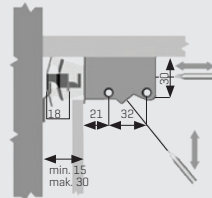

Mounting

Knape & Vogt reserves the right to change product specifications at any time without notice.

KV and the KV logo are trademarks of Knape & Vogt Manufacturing Company.

©2021 Knape & Vogt Manufacturing Company.