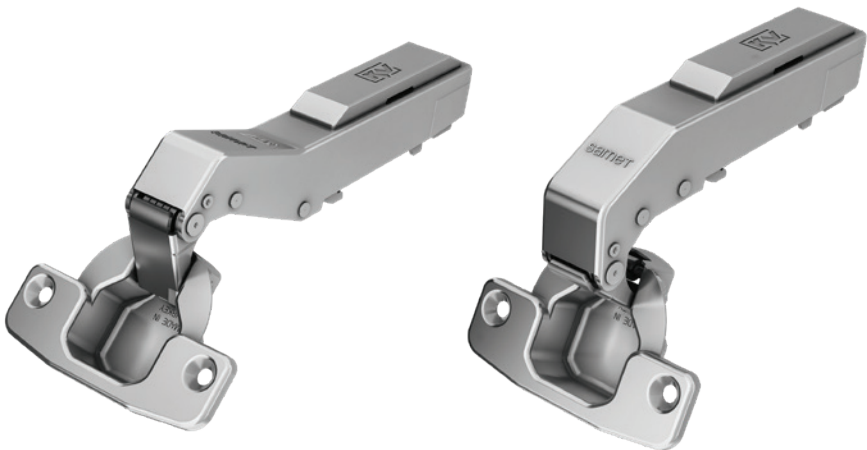

Angular Hinge Systems: Integrated Soft Close and Self Closing models

- Use of Soft Close and Self Closing Hinges in Tandem will ensure silent and smooth door closing performance
- User Friendly Track Mechanism

- Perfect aesthetic design
- Appropriate for special applications
- Easy assembly and disassembly with track mechanism
- Advanced 3D Adjustment
- 45° diagonal corner and 90° blind corner options

KV PRODUCT ITEM	DESCRIPTION	PACKAGE	BOX QUANTITY
KVSHB SOFT 701	KV HINGE SOFT CLOSE +45 DIAGONAL 110 DEGREE 0MM WOODSCREW 45AX	Wholesale	125 pcs
KVSHB SOFT 705	KV HINGE SOFT CLOSE +45 DIAGONAL 110 DEGREE 0MM 8MM DOWEL 45AX	Wholesale	125 pcs
KVSHB SOFT 706	KV HINGE SOFT CLOSE +45 DIAGONAL 110 DEGREE 0MM 8MM EXP DOWEL 45AX	Wholesale	125 pcs
KVSHB SELF 703	KV HINGE SELF CLOSING +45 DIAGONAL 110 DEGREE 0MM WOODSCREW 45AX	Wholesale	125 pcs
KVSHB SELF 709	KV HINGE SELF CLOSING +45 DIAGONAL 110 DEGREE 0MM 8MM DOWEL 45AX	Wholesale	125 pcs
KVSHB SELF 710	KV HINGE SELF CLOSING +45 DIAGONAL 110 DEGREE 0MM 8MM EXP DOWEL 45AX	Wholesale	125 pcs
KVSHB SOFT 702	KV HINGE SOFT CLOSE 90 BLIND CORNER 110 DEGREE 0MM WOODSCREW 45AX	Wholesale	125 pcs
KVSHB SOFT 707	KV HINGE SOFT CLOSE 90 BLIND CORNER 110 DEGREE 0MM 8MM DOWEL 45AX	Wholesale	125 pcs
KVSHB SOFT 708	KV HINGE SOFT CLOSE 90 BLIND CORNER 110 DEGREE 0MM 8MM EXP DOWEL 45AX	Wholesale	125 pcs
KVSHB SELF 704	KV HINGE SELF CLOSING 90 BLIND CORNER 110 DEGREE 0MM WOODSCREW 45AX	Wholesale	125 pcs
KVSHB SELF 711	KV HINGE SELF CLOSING 90 BLIND CORNER 110 DEGREE 0MM 8MM DOWEL 45AX	Wholesale	125 pcs
KVSHB SELF 712	KV HINGE SELF CLOSING 90 BLIND CORNER 110 DEGREE 0MM 8MM EXP DOWEL 45AX	Wholesale	125 pcs