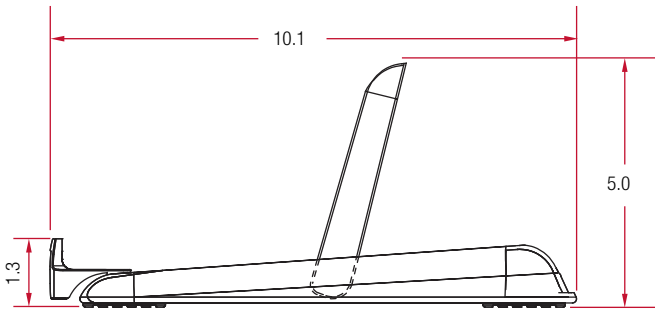

C120

C120 Laptop Support

A natural accessory to the Knappe & Vogt Waterloo Ergo line, the C120 Laptop Support is adjustable, compact, light and travel-ready.

CLEARANCE
Stock may be limited.

C120 series

Features	Benefits
Five adjustment angles 4°, 14°, 23°, 33° and 43°	Easy to adjust and allows the laptop screen to be placed at an ergonomically correct viewing angle
Adjustment arm allows unrestricted air flow	Prevents laptop from overheating
Compact size	Easy to store and pack for travel, fits into most computer bags
RoHS compliant	Environmentally friendly, reduces damage to people and environment
Black with grey accents	Aesthetically pleasing design

C120 Laptop Support

Ancillary Products:

- Laptop support is an ideal complement to any Knape & Vogt keyboard arm and Concerto

Model	Length	Width	Tilt Angle	Weight
C120	10.1"	12.7"	4°, 14°, 23°, 33° and 43°	1.8 lbs