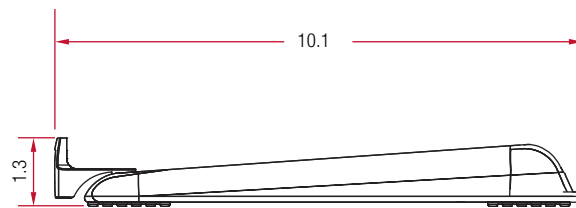

C120

C120 Laptop Support

A natural accessory to the Knappe & Vogt Waterloo Ergo line, the C120 Laptop Support is adjustable, compact, light and travel-ready.

CLEARANCE
Stock may be limited.

C120 series

Features	Benefits
Five adjustment angles 4°, 14°, 23°, 33° and 43°	Easy to adjust and allows the laptop screen to be placed at an ergonomically correct viewing angle
Adjustment arm allows unrestricted air flow	Prevents laptop from overheating
Compact size	Easy to store and pack for travel, fits into most computer bags
RoHS compliant	Environmentally friendly, reduces damage to people and environment
Black with grey accents	Aesthetically pleasing design

C120 Laptop Support

Ancillary Products:

- Laptop support is an ideal complement to any Knape & Vogt keyboard arm and Concerto

Model	Length	Width	Tilt Angle	Weight
C120	10.1"	12.7"	4°, 14°, 23°, 33° and 43°	1.8 lbs