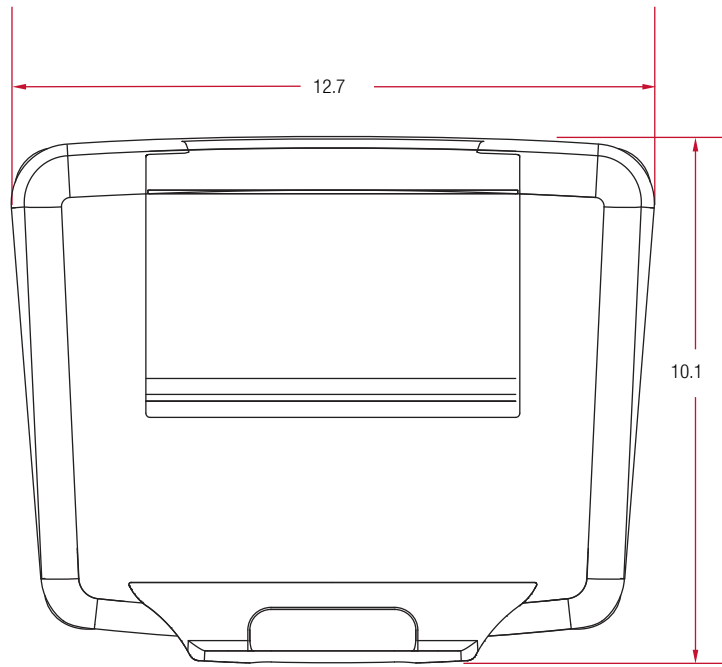

C120

C120 Laptop Support

A natural accessory to the Knappe & Vogt Waterloo Ergo line, the C120 Laptop Support is adjustable, compact, light and travel-ready.

CLEARANCE
Stock may be limited.

C120 series

Features	Benefits
Five adjustment angles 4°, 14°, 23°, 33° and 43°	Easy to adjust and allows the laptop screen to be placed at an ergonomically correct viewing angle
Adjustment arm allows unrestricted air flow	Prevents laptop from overheating
Compact size	Easy to store and pack for travel, fits into most computer bags
RoHS compliant	Environmentally friendly, reduces damage to people and environment
Black with grey accents	Aesthetically pleasing design

C120 Laptop Support

Ancillary Products:

- Laptop support is an ideal complement to any Knape & Vogt keyboard arm and Concerto

Model	Length	Width	Tilt Angle	Weight
C120	10.1"	12.7"	4°, 14°, 23°, 33° and 43°	1.8 lbs