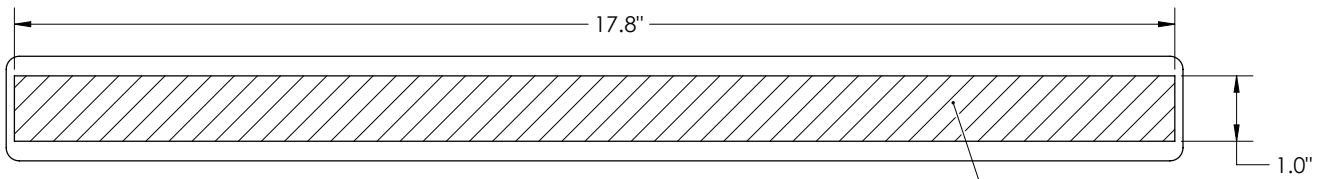

### *Palm Rest*

18" self-adhesive palm rest made with comfortable and durable foam. Easily installs on Volante Sit-Stand units or on any other surface which may require palm support.

Features	Benefits
Double-sided self-adhesive tape	Minimal installation time on any surface
Soft polyurethane foam	Superior comfort and firm support
Integral skin	Durable finish, easily cleanable
18.0" x 1.6" x 0.6" palm support area	Ideal size for constrained spaces
Ideal for Volante and Altissimo Prime	Quickly adds palm support for an even greater ergonomic experience

TWO-SIDED SELF-ADHESIVE TAPE (CLEAN SURFACE PRIOR TO ADHESION)