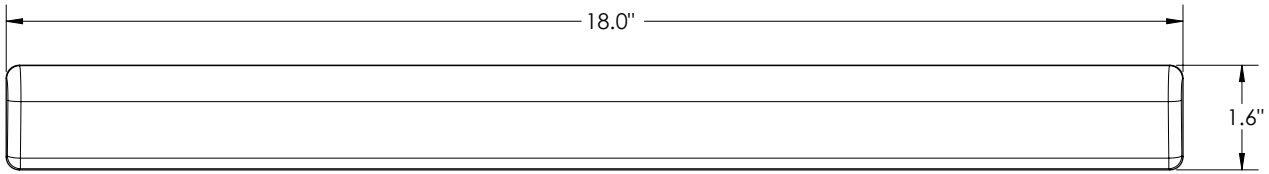

### *Palm Rest*

18" self-adhesive palm rest made with comfortable and durable foam. Easily installs on Volante Sit-Stand units or on any other surface which may require palm support.

Features	Benefits
Double-sided self-adhesive tape	Minimal installation time on any surface
Soft polyurethane foam	Superior comfort and firm support
Integral skin	Durable finish, easily cleanable
18.0" x 1.6" x 0.6" palm support area	Ideal size for constrained spaces
Ideal for Volante and Altissimo Prime	Quickly adds palm support for an even greater ergonomic experience

TWO-SIDED SELF-ADHESIVE TAPE (CLEAN SURFACE PRIOR TO ADHESION)