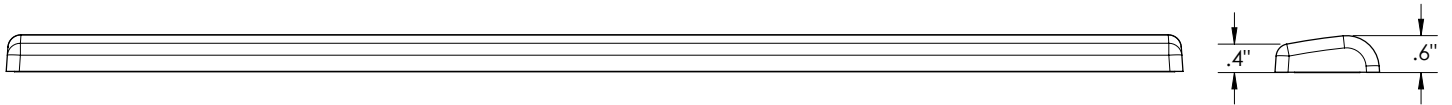

### *Palm Rest*

18" self-adhesive palm rest made with comfortable and durable foam. Easily installs on Volante Sit-Stand units or on any other surface which may require palm support.

Features	Benefits
Double-sided self-adhesive tape	Minimal installation time on any surface
Soft polyurethane foam	Superior comfort and firm support
Integral skin	Durable finish, easily cleanable
18.0" x 1.6" x 0.6" palm support area	Ideal size for constrained spaces
Ideal for Volante and Altissimo Prime	Quickly adds palm support for an even greater ergonomic experience

TWO-SIDED SELF-ADHESIVE TAPE (CLEAN SURFACE PRIOR TO ADHESION)