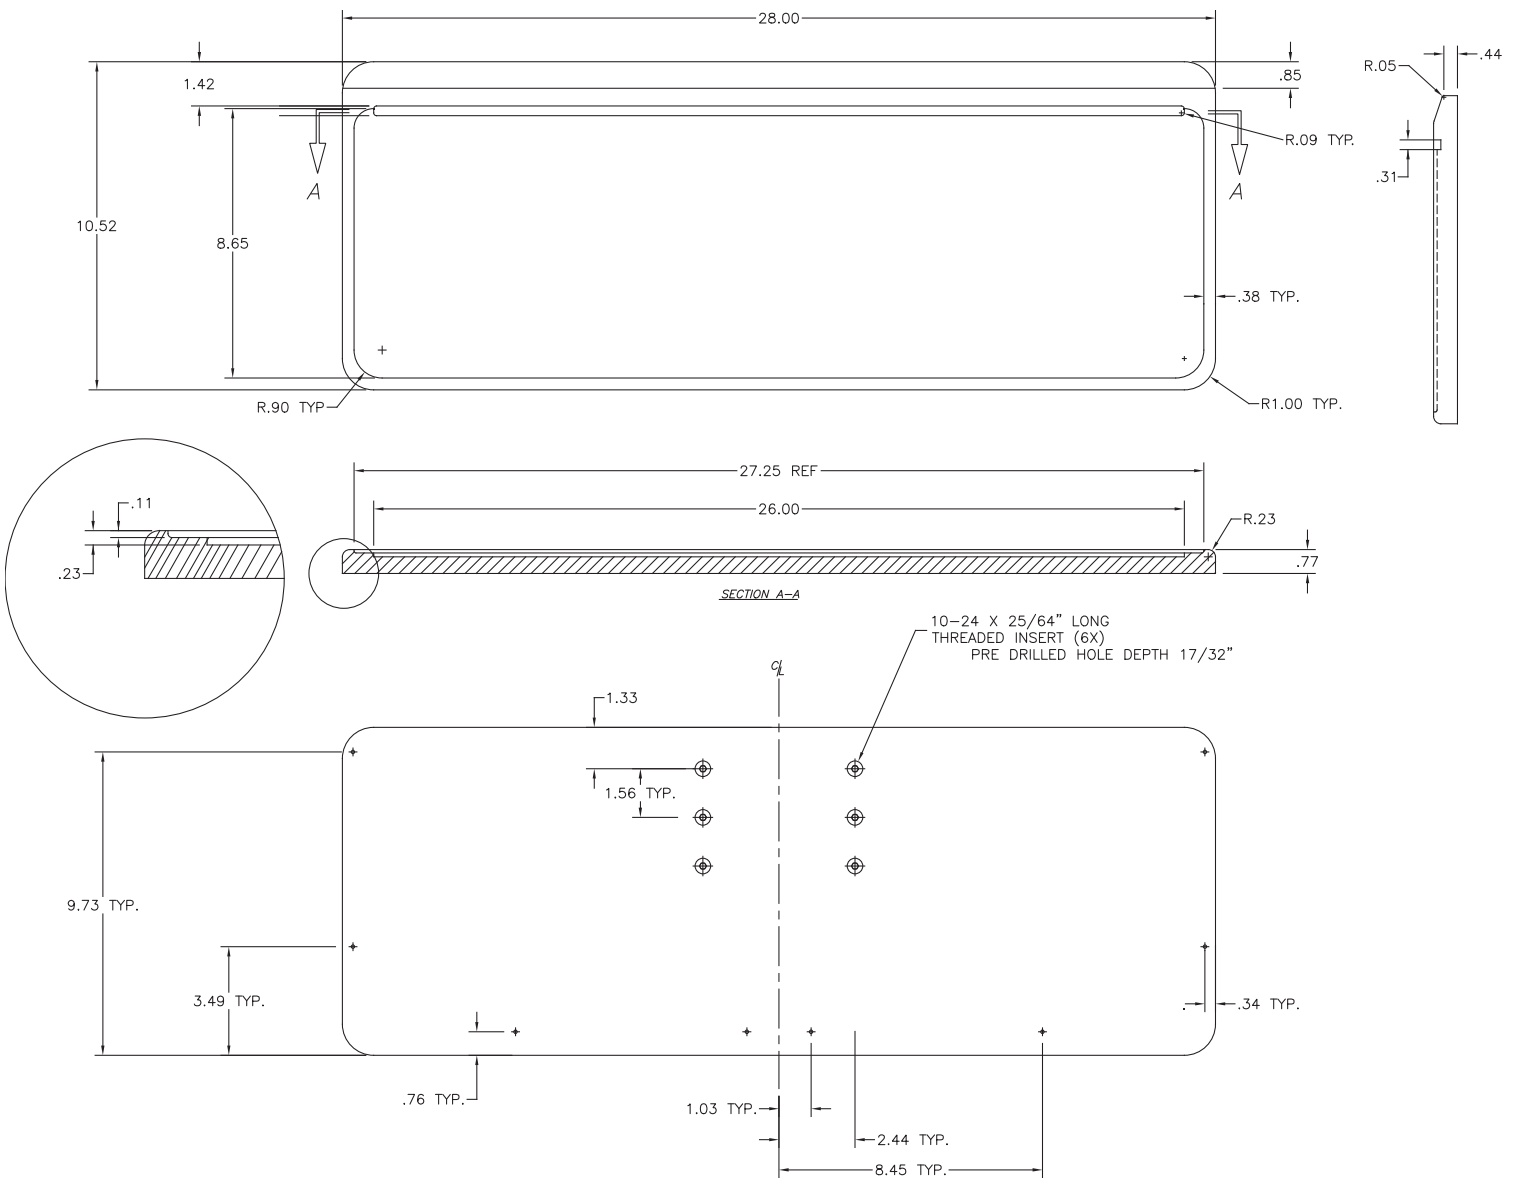

6228D

MDF Keyboard Support

28" MDF constructed keyboard support and mousing surface in one piece, black finish.

6200 series

Features	Benefits
MDF construction for keyboard	Provides the support you need in a solid durable design
Design accommodates most keyboards	Very versatile, even if you upgrade or change keyboards
Ergonomic design with many adjustment features	You can adjust it for your specific requirements
Unobtrusive with no bulky platform	An elegant, simple solution

Model	Width	Depth	Material	Color
6228D	28"	10.52"	MDF	Black

Notes: 1. Weight = packaged shipping weight per unit. 2. Specifications are subject to change without notice.

2700 Oak Industrial Dr. NE
 Grand Rapids, MI 49505-6026 USA
 1.800.253.1561 | 616.459.3311
 Fax: 877.636.3290
 www.kv.com