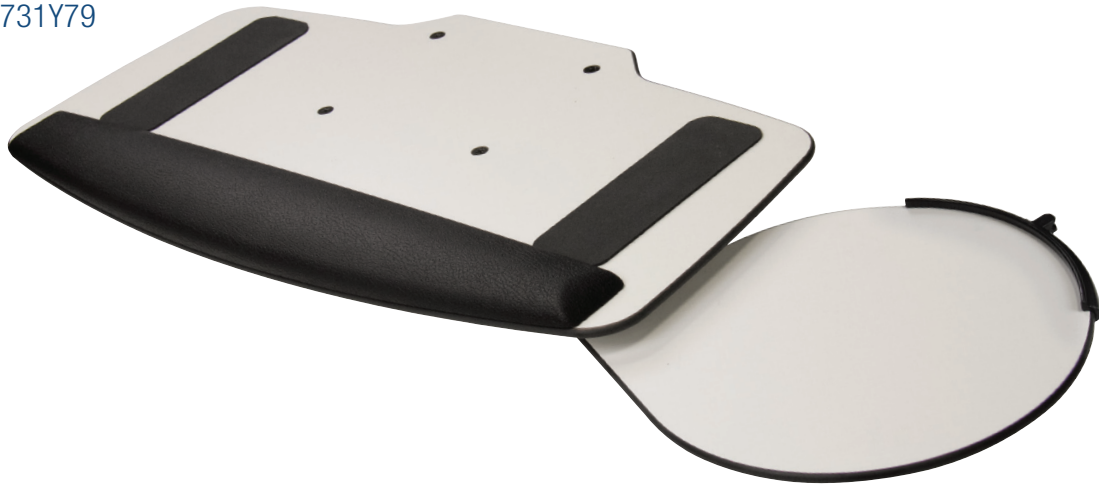

6731Y79

6731Y80

White Phenolic

Keyboard Tray

Decorative phenolic keyboard tray in a stylish white finish, with choice of swivel only mousing surface or fully adjustable mousing surface.

6731 series

Features	Benefits
Made from 1/4" thick phenolic with white finish	Sturdy design durable decorative finish
Anti-skid strips on keyboard tray	Strips prevent keyboard slippage
Universal mounting pattern	Attaches to most Knap & Vogt keyboard arms
Plug-in gel-feel foam palm rest	Offers gentle support, easy-to-clean wrinkle finish and wear resistant material
Comes with snap-on mouse fence	Prevents mouse from sliding off when tray is tilted
Available with swivel only mouse surface or height adjustable mouse mechanism	Accommodates right- or left -hand mousing

Phenolic Keyboard Tray

6731 series

Ancillary Products:

- Ideal complement for Legato "Y" series of keyboard arms
- Use with Knape & Vogt Waterloo CPU Holders
- For flat panel displays use the Knape & Vogt Concerto or Xtend series of monitor supports

Model	Keyboard Drawer Width	Keyboard Tray Depth	Material	Mouse Tray	Palm Rest	Weight
6731Y79	20.7"	11.0"	1/4" White Phenolic	Swivel only	Included	5.2 lbs.
6731Y80	20.7"	11.0"	1/4" White Phenolic	Height adjustable with swivel	Included	5.6 lbs.