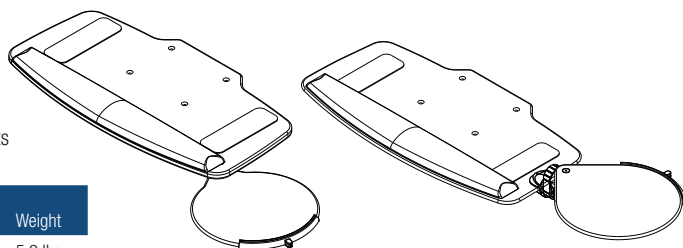

6731Y79

6731Y80

White Phenolic

Keyboard Tray

Decorative phenolic keyboard tray in a stylish white finish, with choice of swivel only mousing surface or fully adjustable mousing surface.

6731 series

Features	Benefits
Made from 1/4" thick phenolic with white finish	Sturdy design durable decorative finish
Anti-skid strips on keyboard tray	Strips prevent keyboard slippage
Universal mounting pattern	Attaches to most Knap & Vogt keyboard arms
Plug-in gel-feel foam palm rest	Offers gentle support, easy-to-clean wrinkle finish and wear resistant material
Comes with snap-on mouse fence	Prevents mouse from sliding off when tray is tilted
Available with swivel only mouse surface or height adjustable mouse mechanism	Accommodates right- or left -hand mousing

Phenolic Keyboard Tray

6731 series

Ancillary Products:

- Ideal complement for Legato "Y" series of keyboard arms
- Use with Knape & Vogt Waterloo CPU Holders
- For flat panel displays use the Knape & Vogt Concerto or Xtend series of monitor supports

Model	Keyboard Drawer Width	Keyboard Tray Depth	Material	Mouse Tray	Palm Rest	Weight
6731Y79	20.7"	11.0"	1/4" White Phenolic	Swivel only	Included	5.2 lbs.
6731Y80	20.7"	11.0"	1/4" White Phenolic	Height adjustable with swivel	Included	5.6 lbs.