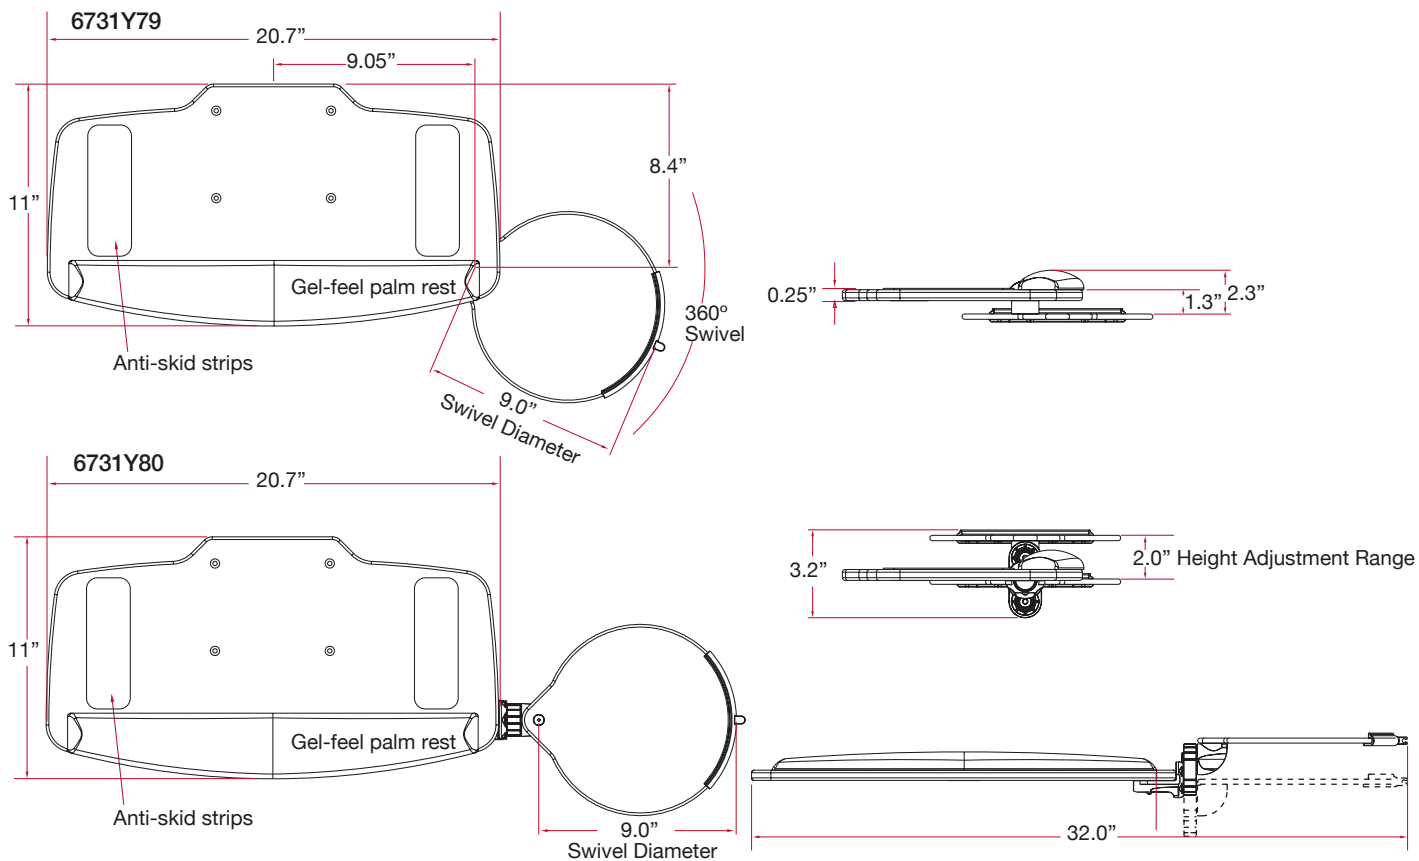

6731Y79

6731Y80

White Phenolic

Keyboard Tray

Decorative phenolic keyboard tray in a stylish white finish, with choice of swivel only mousing surface or fully adjustable mousing surface.

6731 series

Features	Benefits
Made from 1/4" thick phenolic with white finish	Sturdy design durable decorative finish
Anti-skid strips on keyboard tray	Strips prevent keyboard slippage
Universal mounting pattern	Attaches to most Knap & Vogt keyboard arms
Plug-in gel-feel foam palm rest	Offers gentle support, easy-to-clean wrinkle finish and wear resistant material
Comes with snap-on mouse fence	Prevents mouse from sliding off when tray is tilted
Available with swivel only mouse surface or height adjustable mouse mechanism	Accommodates right- or left -hand mousing

Model	Keyboard Drawer Width	Keyboard Tray Depth	Material	Mouse Tray	Palm Rest	Weight
6731Y79	20.7"	11.0"	1/4" White Phenolic	Swivel only	Included	5.2 lbs.
6731Y80	20.7"	11.0"	1/4" White Phenolic	Height adjustable with swivel	Included	5.6 lbs.