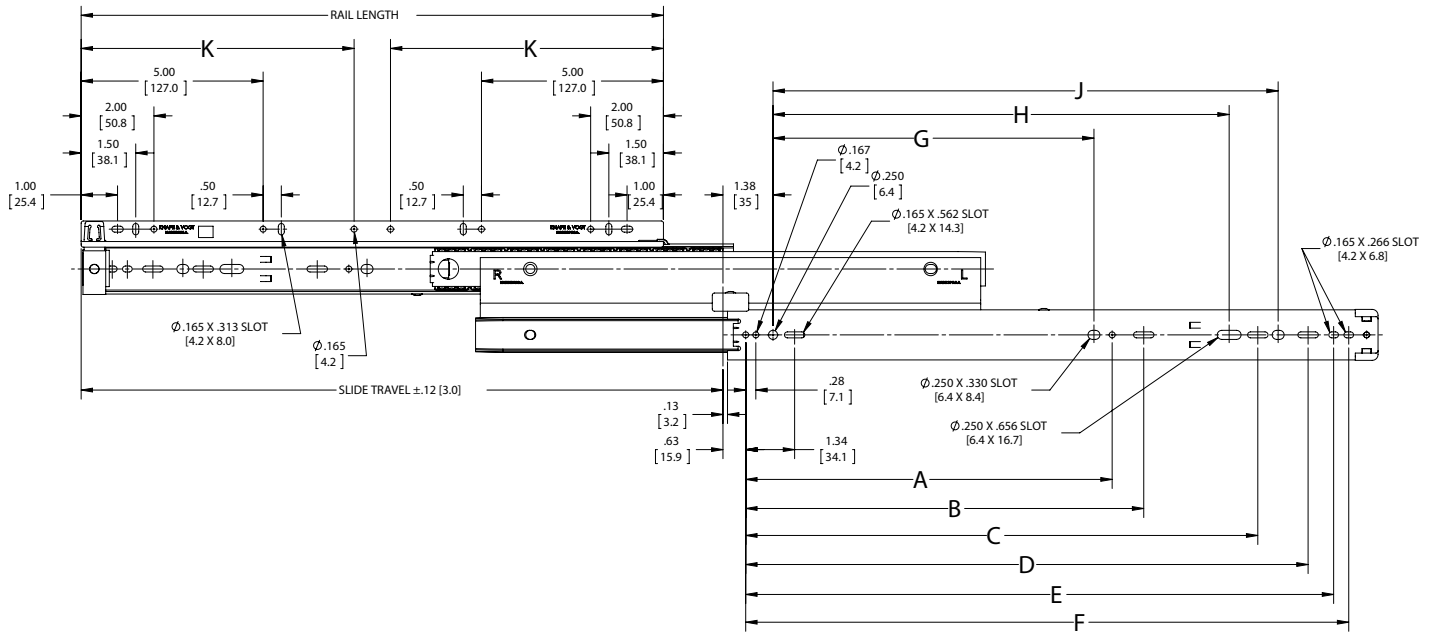

12.7mm + .8mm - 0mm

Charted Information

SKU Number*	Slide Size inch/mm	Travel inch/mm	Rail Length inch/mm	A inch/mm	B inch/mm	C inch/mm	D inch/mm	E inch/mm	F inch/mm	G inch/mm	H inch/mm	J Inch/mm	K inch/mm
8505B 12	12" [300mm]	13.14" [333.8mm]	10" [254mm]	-	-	7.79" [197.7mm]	9.45" [240.1mm]	10.16" [257.9mm]	10.57" [268.8mm]	-	6.30" [160mm]	-	-
8505B 14	14" [350mm]	15.14" [384.6mm]	12.00" [304.8mm]	-	-	10.55" [267.8mm]	11.45" [290.9mm]	12.16" [308.7mm]	12.57" [319.3mm]	-	8.82" [224mm]	-	-
8505B 16	16" [400mm]	17.14" [435.4mm]	14.00" [355.6mm]	-	7.13" [181mm]	-	13.45" [341.7mm]	14.16" [359.5mm]	14.57" [370.1mm]	-	11.34" [288mm]	-	-
8505B 18	18" [450mm]	19.14" [486.2mm]	16.00" [406.4mm]	10.07" [255.8mm]	-	14.07" [357.4mm]	15.45" [392.5mm]	16.16" [410.3mm]	16.57" [420.9mm]	8.82" [224mm]	12.60" [320mm]	13.86" [352mm]	-
8505B 20	20" [500mm]	21.14" [537mm]	18.00" [457.2mm]	10.07" [255.8mm]	-	16.55" [420.2mm]	17.45" [443.3mm]	18.16" [461.1mm]	18.57" [471.7mm]	8.82" [224mm]	15.12" [384mm]	-	8.00" [203.2mm]
8505B 22	22" [550mm]	23.14" [587.8mm]	20.00" [508mm]	10.07" [255.8mm]	-	17.79" [451.7mm]	19.45" [494.1mm]	20.16" [511.9mm]	20.57" [522.5mm]	8.82" [224mm]	16.38" [416mm]	-	8.00" [203.2mm]
8505B 24	24" [600mm]	25.14" [638.6mm]	22.00" [558.8mm]	-	14.14" [359.1mm]	20.55" [521.8mm]	21.45" [544.9mm]	22.16" [562.7mm]	22.57" [573.3mm]	-	19.90" [480mm]	-	8.00" [203.2mm]
8505B 26	26" [600mm]	27.14" [689.4mm]	24.00" [609.6mm]	-	15.51" [394.1mm]	-	23.45" [595.7mm]	24.16" [613.5mm]	24.57" [624.1mm]	-	21.42" [544mm]	-	8.00" [203.2mm]
8505B 28	28" [600mm]	29.14" [740.2mm]	26.00" [660.4mm]	-	16.52" [419.5mm]	24.07" [611.4mm]	25.45" [646.5mm]	26.16" [664.3mm]	26.57" [674.9mm]	-	22.68" [576mm]	23.94" [608mm]	8.00" [203.2mm]
8505B 30	30" [600mm]	31.14" [791.0mm]	28.00" [711.2mm]	-	16.76" [425.7mm]	26.55" [674.2mm]	27.45" [697.3mm]	28.16" [715.1mm]	28.57" [725.7mm]	-	25.20" [640mm]	-	8.00" [203.2mm]