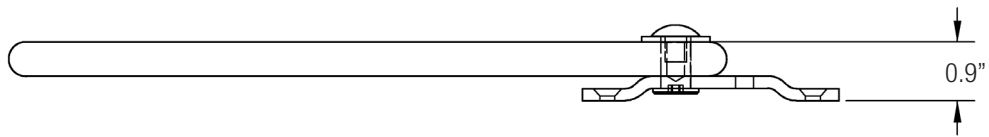

OMN

OMN

Desk Mounted Swivel Only Mousing Surface

HDPE ½" thick swivel only mousing platform that can be attached to most under-desk surfaces, providing an adjustable and storable mousing surface.

Features	Benefits
½" Thick Black HDPE Mousing Platform	Durable finish, easily cleanable
9" Diameter Platform	Provides large mousing area
Mounting included bracket for direct attachment to desk	Provides 360° swivel for mousing platform
Mounting hardware included	Easily attaches to most wood surfaces

Model	Diameter	Length	Height	Material	Weight
OMN	9.0"	12.1"	1.0"	HDPE (Black)	1.0 lbs

Black

Code Compliance: Exceeds ANSI/BIFMA standards

Notes: 1. Weight = packaged shipping weight per unit. 2. Specifications are subject to change without notice.