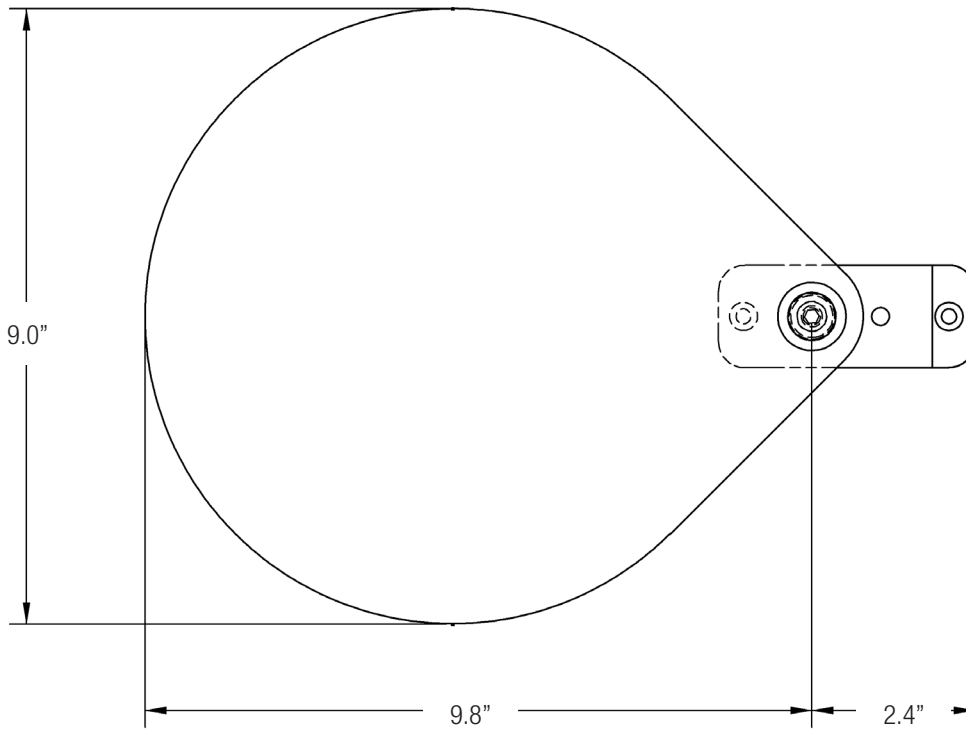

OMN

OMN

Desk Mounted Swivel Only Mousing Surface

HDPE ½" thick swivel only mousing platform that can be attached to most under-desk surfaces, providing an adjustable and storable mousing surface.

Features	Benefits
½" Thick Black HDPE Mousing Platform	Durable finish, easily cleanable
9" Diameter Platform	Provides large mousing area
Mounting included bracket for direct attachment to desk	Provides 360° swivel for mousing platform
Mounting hardware included	Easily attaches to most wood surfaces

Model	Diameter	Length	Height	Material	Weight
OMN	9.0"	12.1"	1.0"	HDPE (Black)	1.0 lbs

Black

Code Compliance: Exceeds ANSI/BIFMA standards

Notes: 1. Weight = packaged shipping weight per unit. 2. Specifications are subject to change without notice.