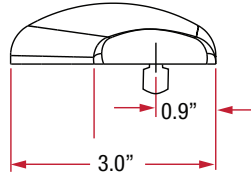

6275B

Gel-Feel Foam Palm Rest

19" Gel-Feel foam palm rest, dynamic self-skinning molded material with gradual return, polypropylene backbone with tree lock fasteners, black finish.

6275 series

Features	Benefits
Polypropylene Gel-Feel support	Provides additional user comfort
MDF backbone with tree lock fasteners	Easy to install
Black finish	Aesthetically pleasing design

Model	Length	Width	Height	Material	Color
6275B	19.0"	3.0"	0.9"	Gel-Feel Foam	Black

Black

Notes: 1. Weight = packaged shipping weight per unit. 2. Specifications are subject to change without notice.

2700 Oak Industrial Dr. NE
 Grand Rapids, MI 49505-6026 USA
 1.800.253.1561 | 616.459.3311
 Fax: 877.636.3290
www.kv.com