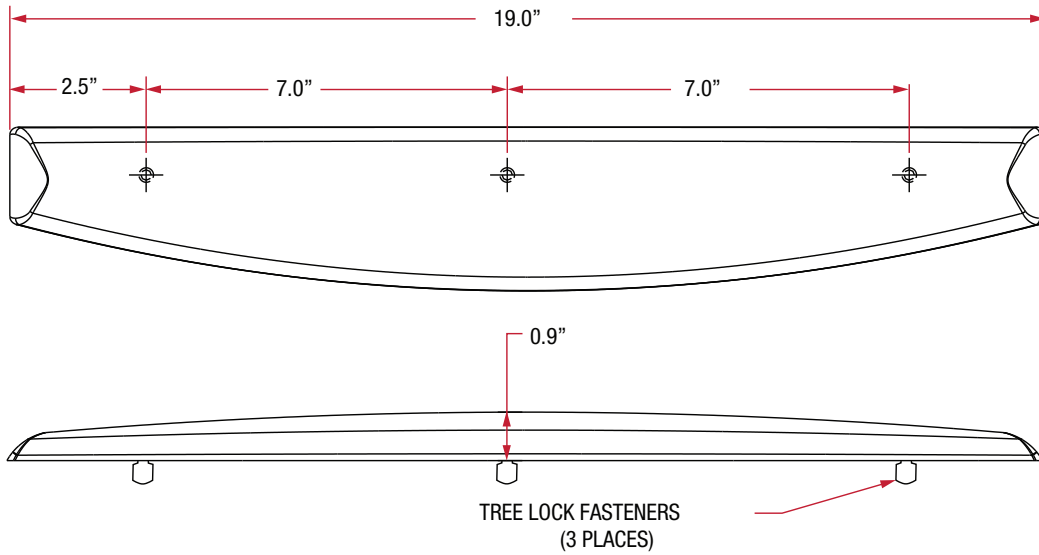

6275B

Gel-Feel Foam Palm Rest

19" Gel-Feel foam palm rest, dynamic self-skinning molded material with gradual return, polypropylene backbone with tree lock fasteners, black finish.

6275 series

Features	Benefits
Polypropylene Gel-Feel support	Provides additional user comfort
MDF backbone with tree lock fasteners	Easy to install
Black finish	Aesthetically pleasing design

Model	Length	Width	Height	Material	Color
6275B	19.0"	3.0"	0.9"	Gel-Feel Foam	Black

Black

Notes: 1. Weight = packaged shipping weight per unit. 2. Specifications are subject to change without notice.

2700 Oak Industrial Dr. NE
 Grand Rapids, MI 49505-6026 USA
 1.800.253.1561 | 616.459.3311
 Fax: 877.636.3290
www.kv.com