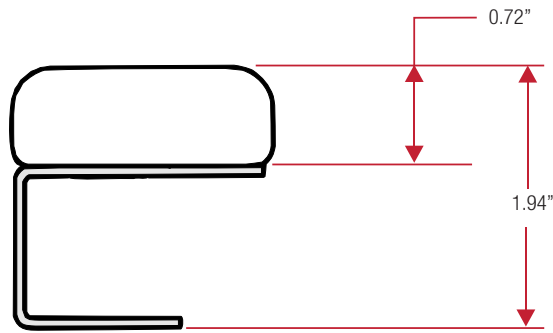

6270D

Foam Palm Rest

Foam palm rest for use with 4468D and all 6400 and 6500 series keyboard trays.

6270 series

Features	Benefits
Soft foam support	Comfortable palm support when resting
Removable palm rest	Easy to install & remove
Versatile	Compatible with 6421D & 6501D Knappe & Vogt keyboard trays

Model	Length	Width	Height	Material	Color
6270D	19.5"	2.0"	0.7"	ABS Plastic	Black

Notes: 1. Weight = packaged shipping weight per unit. 2. Specifications are subject to change without notice.

2700 Oak Industrial Dr. NE
 Grand Rapids, MI 49505-6026 USA
 1.800.253.1561 | 616.459.3311
 Fax: 877.636.3290
www.kv.com