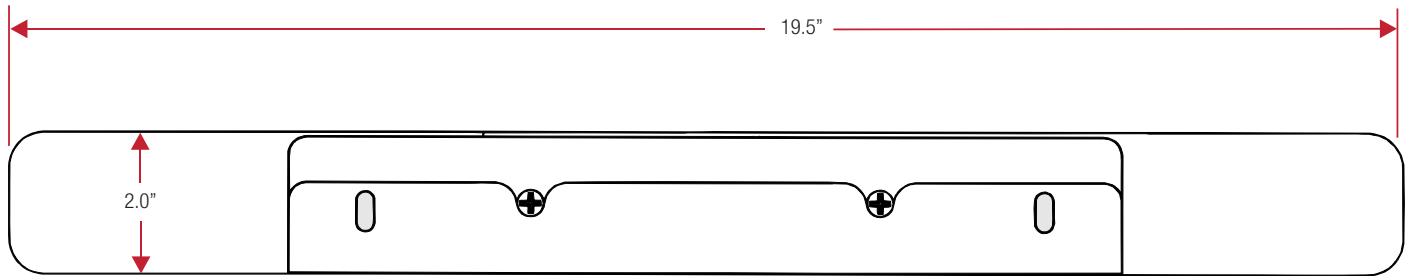

6270D

Foam Palm Rest

Foam palm rest for use with 4468D and all 6400 and 6500 series keyboard trays.

6270 series

Features	Benefits
Soft foam support	Comfortable palm support when resting
Removable palm rest	Easy to install & remove
Versatile	Compatible with 6421D & 6501D Knappe & Vogt keyboard trays

Model	Length	Width	Height	Material	Color
6270D	19.5"	2.0"	0.7"	ABS Plastic	Black

Notes: 1. Weight = packaged shipping weight per unit. 2. Specifications are subject to change without notice.

2700 Oak Industrial Dr. NE
 Grand Rapids, MI 49505-6026 USA
 1.800.253.1561 | 616.459.3311
 Fax: 877.636.3290
www.kv.com