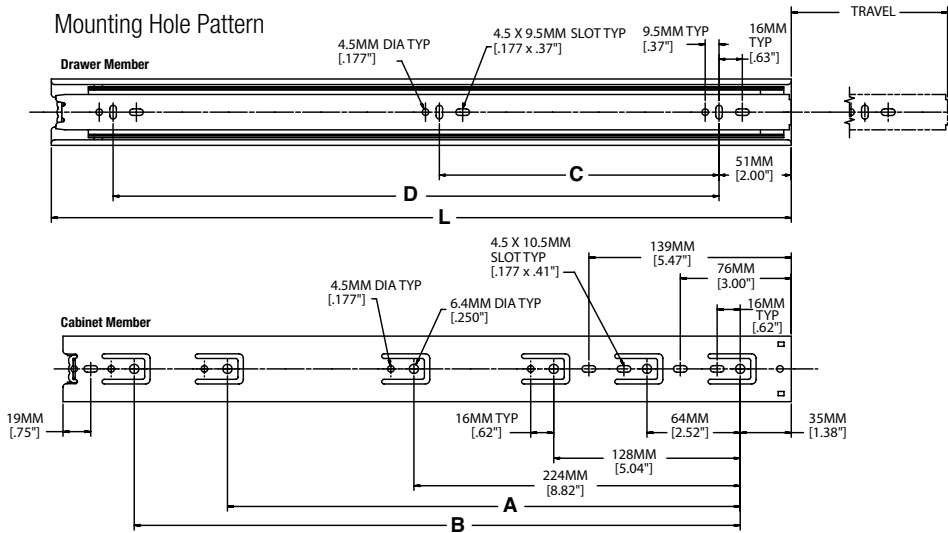

Mounting: Side

Disconnect: Lever

Hole Pattern: 32mm and Traditional

Type: Ball-Bearing

Travel: Full Extension

Finish: Zinc (ZC)

Length: 250mm, 300mm, 350mm, 400mm, 450mm,
500mm, 550mm, 600mm, 650mm, 700mm

Clearance: .50" + .03"-0" on each side

As with all Knap & Vogt drawer slides, the 4500 is designed to meet BHMA test standards

Hardware

#7 x 1/2" Phillips Pan Head

Warranty

One Year Limited Warranty

Charted Information

SKU Number Bulk Pack	Bulk Pack MOQ - Sets*	SKU Number Q Pack	Q Pack MOQ - Eaches*	Slide Size mm/inch	Length mm/inch	Travel mm/inch	A mm/inch	B mm/inch	C mm/inch	D mm/inch
DUR45B 250	960	DUR45-90 250	2,400	250mm	250mm	250mm	—	—	—	176mm
		DUR45-92 250	2,400	250mm	250mm	250mm	—	—	—	176mm
DUR45B 300	850	DUR45-90 300	1,900	300mm	300mm	300mm	—	—	96mm	224mm
		DUR45-92 300	1,900	300mm	300mm	300mm	—	—	96mm	224mm
DUR45B 350	700	DUR45-90 350	1,900	350mm	350mm	350mm	—	—	128mm	256mm
		DUR45-92 350	1,900	350mm	350mm	350mm	—	—	128mm	256mm
DUR45B 400	560	DUR45-90 400	1,600	400mm	400mm	400mm	288mm	—	160mm	320mm
		DUR45-92 400	1,600	400mm	400mm	400mm	288mm	—	160mm	320mm
DUR45B 450	550	DUR45-90 450	1,200	450mm	450mm	450mm	352mm	—	160mm	352mm
		DUR45-92 450	1,200	450mm	450mm	450mm	352mm	—	160mm	352mm
DUR45B 500	440	DUR45-90 500	1,200	500mm	500mm	500mm	352mm	416mm	192mm	416mm
		DUR45-92 500	1,200	500mm	500mm	500mm	352mm	416mm	192mm	416mm
DUR45B 550	400	DUR45-90 550	1,000	550mm	550mm	550mm	352mm	416mm	224mm	448mm
		DUR45-92 550	1,000	550mm	550mm	550mm	352mm	416mm	224mm	448mm
DUR45B 600	400	DUR45-90 600	1,000	600mm	600mm	600mm	224mm	352mm	480mm	256mm
		DUR45-92 600	1,000	600mm	600mm	600mm	224mm	352mm	480mm	256mm
DUR45B 650	400	DUR45-90 650	1,000	650mm	650mm	650mm	224mm	352mm	544mm	288mm
		DUR45-92 650	1,000	650mm	650mm	650mm	224mm	352mm	544mm	288mm
DUR45B 700	300	DUR45-90 700	600	700mm	700mm	700mm	224mm	352mm	544mm	288mm
		DUR45-92 700	600	700mm	700mm	700mm	224mm	352mm	544mm	288mm