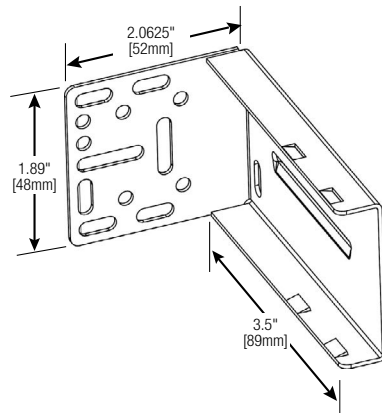

SKU	Carton Quantity
TT401	200 (10 Inner Boxes of 20 Brackets) Pallet Qty: 9,600 each
TT401B	200 (200 Loose Brackets) Pallet Qty: 9,600 each

TT401 Rear Mounting Bracket (sold separately)

KNAPE & VOGT.

2700 Oak Industrial Dr. NE
Grand Rapids, MI 49505-6026 USA
1.800.253.1561 | 616.459.3311
Fax: 877.636.3290
www.kv.com

Distributed by Knappe & Vogt Manufacturing Company.

This and other KV literature is available for download at www.kv.com > Resource Library.

Knappe & Vogt reserves the right to change product specifications at any time without notice and without incurring responsibility for existing units.

©2018 Knappe & Vogt. KV DuriSlide. KV and the KV logo are trademarks of Knappe & Vogt.

OL2437/0318