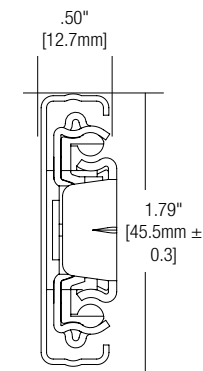

Profile

Clearance

1/2" + 1/32"-0"
.50" + .03"- 0"
12.7mm + .8mm - 0mm

Rating

Load: 100 lb.

Max. Recommended Drawer Width: 24"

As with all Knap & Vogt drawer slides, the 4500 is designed to meet BHMA test standards

Hardware

#7 x 1/2" Phillips Pan Head

Warranty

One Year Limited Warranty