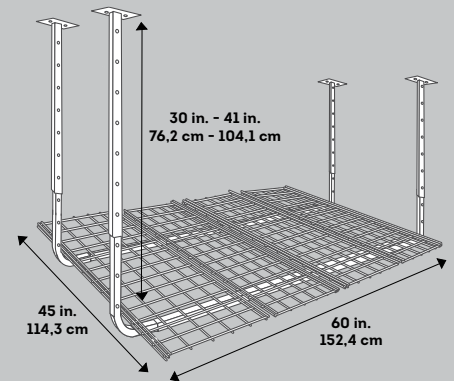

HyLoft®

STORAGE SOLUTIONS

60 in. x 45 in. Adjustable Height Ceiling Storage Unit

The 60" x 45" Ceiling Storage Unit is great for the garage, basement, attic, closet, office or any other room that needs extra storage. Ideal for storing holiday decorations, luggage, coolers, sporting goods and other large, bulky items. Height adjustable from 31" to 41". All of the space-saving HyLoft® accessories can be used with this item. Made of durable steel with an attractive, scratch resistant powder coat finish in white. Holds up to 300 lbs. evenly distributed.

Product Information & Details

- Holds up to 300 lbs. when evenly distributed
- The unit is height adjustable from 31" to 41" and fits almost any joist spacing
- Product design includes adjustability for easy installation on both flat and vaulted ceilings
- Ideal for storing holiday decorations, luggage, coolers, sporting goods and other large, bulky items

Item	Description	Finish	Individual Carton Dimensions			Unit Pack Qty	Unit Weight (lbs.)	Pallet Dimensions			Pallet Qty	Pallet Weight (lbs.)	UPC	Retail Packaging Language
			L	W	D			L	W	D				
50175-10	Ceiling Storage Unit - 60" x 45"	White	16.34	47.24	3.65	1	49.3	42.13	34.06	48.23	20	1,007	817743005502	English/Spanish
50176-10	Ceiling Storage Unit - 60" x 45"	White	16.34	47.24	3.65	1	49.3	42.13	34.06	48.23	20	1,007	029274370978	English/French