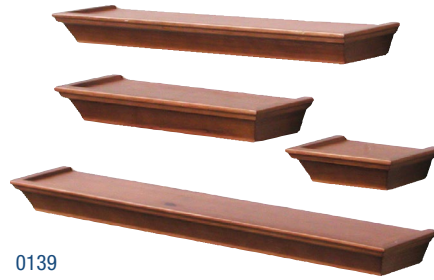

Adjustable Shelf Kit

- 2 - 24" standards
- 4 - 8" shelf brackets
- 2 - 8" x 24" shelves
- Hardware pack included
- Holds 100 lbs.

 White

240

Shadow Box Kits

- Sizes: 5" x 5" x 4", 7" x 7" x 4", 9" x 9" x 4"
- Hold 50 lbs. each

 Black  White

0140

Floating Shelf Kits

- Sizes: 2-3/4" x 8-1/2" x 24", 2-3/4" x 8-1/2" x 36", 1" x 8" x 10"
- 10" shelf holds 30 lbs.
- 24" shelf holds 50 lbs.
- 36" shelf holds 30 lbs.

 Black  White

0139

4-Piece Ledge Set Kit