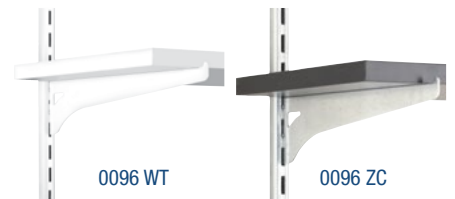

## Retail Sell Sheet

The John Sterling™ Single Track Shelf System offers a tough powder coat finish to give lasting beauty and durability. With six different finishes, there is a variety of options to accent any room or space. The shelf brackets tap down and lock in place for fast and easy installation. With 1" adjustable brackets, there are multiple ways to style and design your system. The single track upright standards provide good weight load capacity for a great price.

### Wood Shelf Brackets

- Adjustable in 1" increments
- Easy to install
- Sizes: 6", 8", 10", 12", 16"

- |          |          |
|----------|----------|
| Black    | Platinum |
| Bronze   | White    |
| Goldtone | Zinc     |