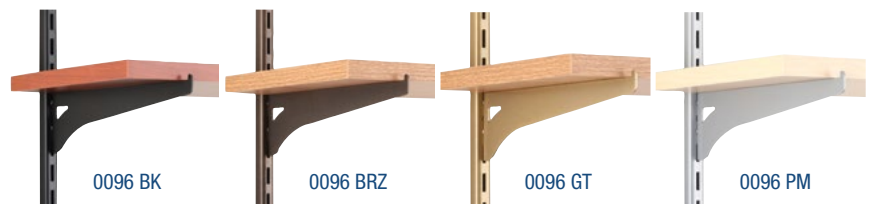

# Single Track Shelf System

John Sterling™

## Retail Sell Sheet

The John Sterling™ Single Track Shelf System offers a tough powder coat finish to give lasting beauty and durability. With six different finishes, there is a variety of options to accent any room or space. The shelf brackets tap down and lock in place for fast and easy installation. With 1" adjustable brackets, there are multiple ways to style and design your system. The single track upright standards provide good weight load capacity for a great price.

### Wood Shelf Brackets

- Adjustable in 1" increments
- Easy to install
- Sizes: 6", 8", 10", 12", 16"

- |          |          |
|----------|----------|
| Black    | Platinum |
| Bronze   | White    |
| Goldtone | Zinc     |

### Single Track Wall Standards

- Single track standards provide good weight load capacity
- Sizes: 24", 36", 48", 60", 72"
- Available in 1/2" depth

- |          |          |
|----------|----------|
| Black    | Platinum |
| Bronze   | White    |
| Goldtone | Zinc     |