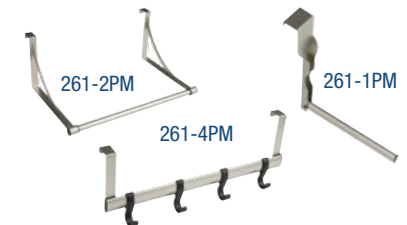

Over-the-Door Program

- Fits door sizes of 1-3/8" and 1-3/4" thickness
- Easy to install

- Platinum