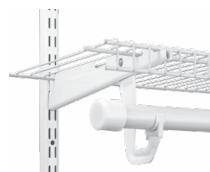

Components***

The Trak-Mount™ Closet Storage System allows endless arrangements for wood and wire shelving. Heavy-duty wall standards, brackets and Hang-Trak™ provide maximum load ratings to handle any size closet. Shelf brackets, closet pole supports, baskets and shelf dividers are available in a variety of sizes to accommodate any size closet or project.

0121

Hang-Trak™

- Installation is simple and fast
- Standards hang anywhere
- Install on studs or wall plate
- Sizes: 40" and 80"

White

0119

0098

0120

Regular & Heavy-Duty Wall Standards†

- Available in 3 styles in 5/8" or 1" depths
- Double track uprights provide max. weight load capacity
- Adjust in 1.25" increments
- Use with Hang-Track or studs

White

0125

Shelf & Rod Brackets*†

- For wire shelves
- Use with 1-1/4" diameter rods
- Sizes: 12", 16" and 20"