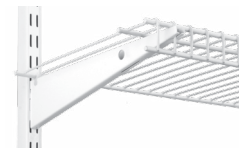

0121

Hang-Trak™

- Installation is simple and fast
- Standards hang anywhere
- Install on studs or wall plate
- Sizes: 40" and 80"

White

0119

0098

0120

Regular & Heavy-Duty Wall Standards†

- Available in 3 styles in 5/8" or 1" depths
- Double track uprights provide max. weight load capacity
- Adjust in 1.25" increments
- Use with Hang-Track or studs

White

0125

Shelf & Rod Brackets*†

- For wire shelves
- Use with 1-1/4" diameter rods
- Sizes: 12", 16" and 20"

White

0123

Wire Shelf Brackets*†

- Wire shelves snap into place quickly and easily without mounting hardware
- Sizes: 12", 16" and 20"

White

0122

Wood Shelf Brackets*†

- For wood shelves 9" to 24" deep
- Sizes: 7", 9", 11", 14" and 19"