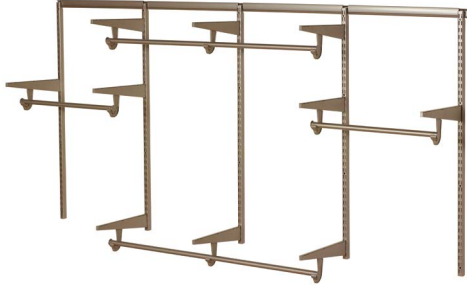

0312

Shelf Bracket

- 16" bracket mounts on 0119 standards for easy installation of wood or wire shelves and all accessories
- Heavy-duty steel construction
- Accommodates closet pole hook
- Bracket cap securely locks shelves and accessories in place

■ Champagne Nickel

0312

Closet Pole

- Connectible 23" poles are easy to install
- 1" diameter steel construction
- Connectors and end caps included

■ Champagne Nickel

0123-HOOK

Closet Pole Hook

- Slide-Thru™ feature allows hangers to move along pole without obstruction
- Unique design accommodates 1", 1-1/4" and 1-5/16" poles
- Attaches to 0323 bracket for easy installation of closet poles

■ Champagne Nickel

Hardware Kits

0300-KITA

Closet Culture™ System Kits

- Includes hardware components to install a complete closet system: Hang rail(s), standards, hang rail covers, shelf brackets, closet poles, closet pole hooks and installation hardware
- Wood and wire shelves, accessories and fascia sold separately
- Adjustable for multiple configurations
- 2', 4', 6' and 8' systems

■ Champagne Nickel

0335-SRK

Shoe Rack Kit

- Keeps 4–6 pairs of men's or women's shoes neatly organized
- Reversible: Shoes can face inward or outward
- Sturdy steel construction
- Accommodates up to a men's size 11 shoe
- Add wood fascia for a finished look
- Includes shoe rack, two brackets and fascia mounting screws