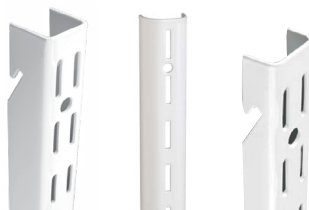

Components***

The Trak-Mount™ Closet Storage System allows endless arrangements for wood and wire shelving. Heavy-duty wall standards, brackets and Hang-Trak™ provide maximum load ratings to handle any size closet. Shelf brackets, closet pole supports, baskets and shelf dividers are available in a variety of sizes to accommodate any size closet or project.

0121

Hang-Trak™

- Installation is simple and fast
- Standards hang anywhere
- Install on studs or wall plate
- Sizes: 40" and 80"

White

0119

0098

0120

Regular & Heavy-Duty Wall Standards†

- Available in 3 styles in 5/8" or 1" depths
- Double track uprights provide max. weight load capacity
- Adjust in 1.25" increments
- Use with Hang-Track or studs

White

0125

Shelf & Rod Brackets*†

- For wire shelves
- Use with 1-1/4" diameter rods
- Sizes: 12", 16" and 20"