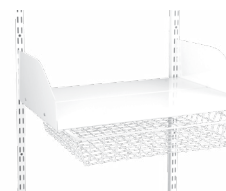

0133 Shelf Kit, 0135 Wire Basket

Shelf Kit and Wire Brackets*†

- Shelf kit includes steel shelf and sides with basket support feature
- Baskets sold separately

White