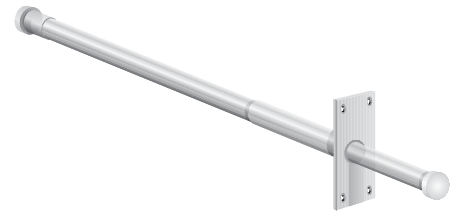

Applications Side mounts to either left- or right-hand side of cabinet; three bars hold towels.

Mounting Wall/cabinetry

Material Steel

Finishes RoHS Compliant: Anochrome (ANO): Long-lasting, corrosion resistant finish.

753 Telescopic Valet Rod

Applications Slides out to hang clothing when needed; slides in when not in use.

Mounting Wall/cabinetry

Material Steel

Finishes RoHS Compliant: Anochrome (ANO): Long-lasting, corrosion resistant finish.

- Features**
- Installs with only 4 screws
 - Made in the USA
 - Available from open stock

Sliding Closet Storage Aids

KV1 Sliding Clothing Carrier

P793 Sliding Towel Bar

753 Sliding Hang Rod

1. Product Name

KV1 Sliding Clothing Carrier. Mounts under closet shelves; greatly increasing capacity and making garments more accessible.

P793 Sliding Towel Bar. Side mounts to either left or right hand side of cabinet; three bars hold towels.