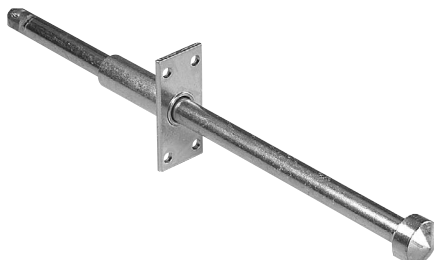

Standard Pack (12 bags/carton. 1/bag with header card. Includes screws.)	
Size	Anochrome (ANO)
Rod: 0.43" diameter Extends 5/8" – 8-1/4"	753 ANO

753 Telescopic Valet Rod

Applications Slides out to hang clothing when needed; slides in when not in use.

Mounting Wall/cabinetry

Material Steel

Finishes RoHS Compliant: Anochrome (ANO): Long-lasting, corrosion resistant finish.

1. **Features**
2. Installs with only 4 screws
   - Made in the USA
   - Available from open stock