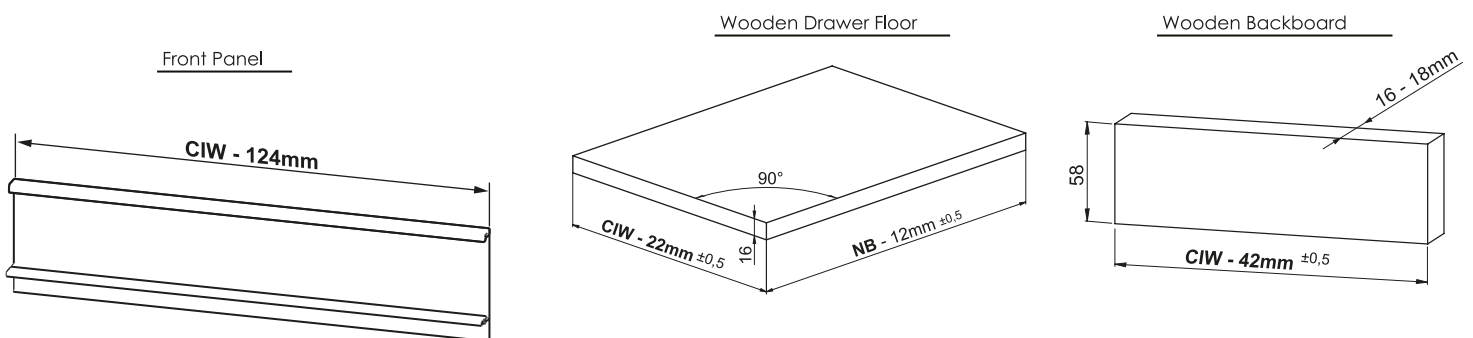

Cabinet Dimensions

- Cabinet Internal Width : CIW
- Cabinet Internal Depth : CID
- Drawer Depth : DD
- Drawer Internal Width : DIW
- Nominal Length : NL

Recommended Screw and Templates

Screw Location for the Slides *Screw the slide from marked holes.*

Drawer Dimensions

Assembly