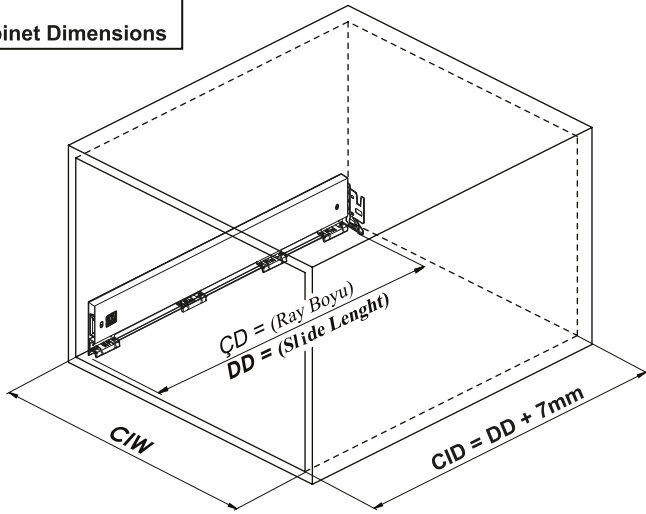

Cabinet Dimensions

- Cabinet Internal Width : CIW
- Cabinet Internal Depth : CID
- Drawer Depth : DD
- Drawer Internal Width : DIW
- Nominal Length : NL

Recommended Screw and Templates

Screw Location for the Slides *Screw the slide from marked holes.*

Drawer Dimensions

Assembly