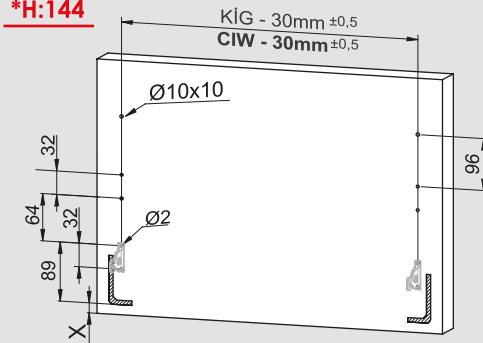

Assembly Movie

Height 58 side panel has been taken as a reference for assembly instructions.

Technical Dimensions

***H:58**

***H:144**

Wooden Backboard

Adjustment

Assembly Movie

Height 58 side panel has been taken as a reference for assembly instructions.

Parts

1

Make PZ2 screwdriver.

2

Technical Dimensions

***H:58**

***H:144**