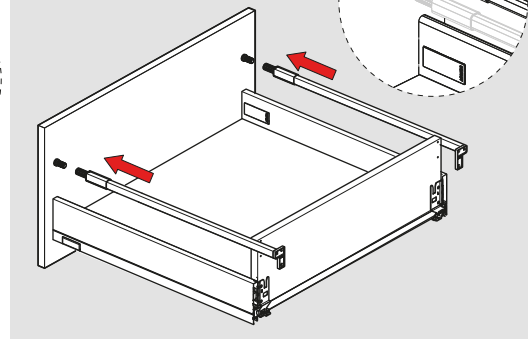

Assembly Movie

Height 58 side panel has been taken as a reference for assembly instructions.

Technical Dimensions

***H:58**

***H:144**

Wooden Backboard

Adjustment

Assembly Movie

Height 58 side panel has been taken as a reference for assembly instructions.

Parts

1

Make PZ2 screwdriver.

2

Technical Dimensions

***H:58**

***H:144**