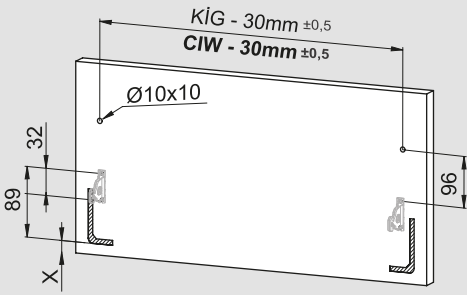

Assembly Movie

Height 58 side panel has been taken as a reference for assembly instructions.

Technical Dimensions

***H:58**

***H:144**

Wooden Backboard

Adjustment

Assembly Movie

Height 58 side panel has been taken as a reference for assembly instructions.

Parts

1

Make PZ2 screwdriver.

2

Technical Dimensions

***H:58**

***H:144**