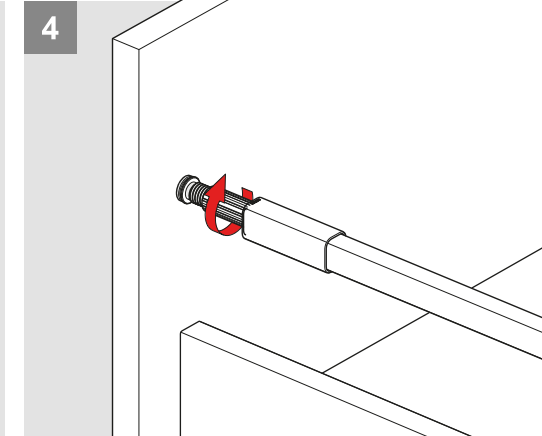

Assembly Movie

Height 58 side panel has been taken as a reference for assembly instructions.

Technical Dimensions

***H:58**

***H:144**

Wooden Backboard

Adjustment

Assembly Movie

Height 58 side panel has been taken as a reference for assembly instructions.

Parts

1

Make PZ2 screwdriver.

2

Technical Dimensions

***H:58**

***H:144**