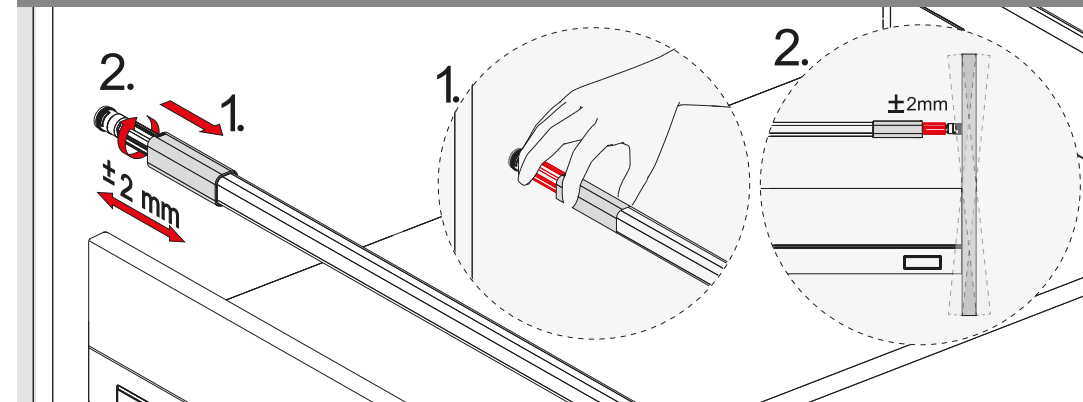

Assembly Movie

Height 58 side panel has been taken as a reference for assembly instructions.

Technical Dimensions

***H:58**

***H:144**

Wooden Backboard

Adjustment

Assembly Movie

Height 58 side panel has been taken as a reference for assembly instructions.

Parts

1

Make PZ2 screwdriver.

2

Technical Dimensions

***H:58**

***H:144**