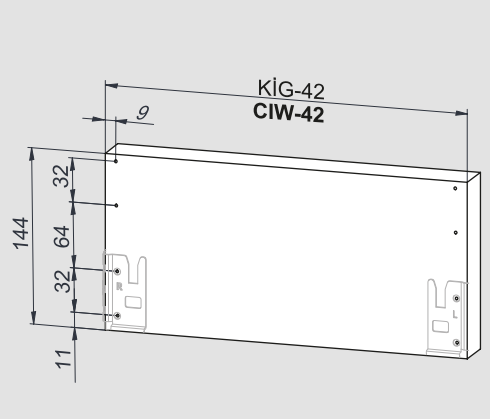

Assembly Movie

Height 58 side panel has been taken as a reference for assembly instructions.

Technical Dimensions

***H:58**

***H:144**

Wooden Backboard

Adjustment

Assembly Movie

Height 58 side panel has been taken as a reference for assembly instructions.

Parts

1

Make PZ2 screwdriver.

2

Technical Dimensions

***H:58**

***H:144**