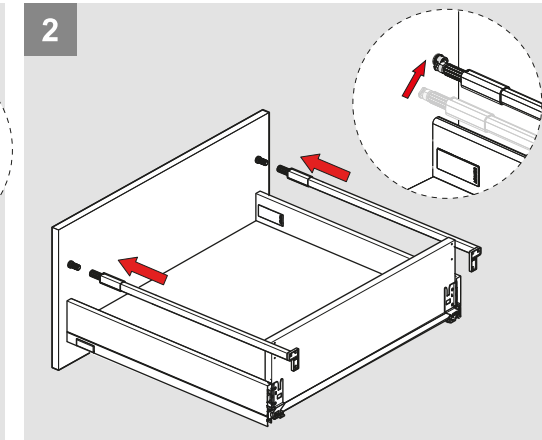

Assembly Movie

Height 58 side panel has been taken as a reference for assembly instructions.

Technical Dimensions

***H:58**

***H:144**

Wooden Backboard

Adjustment

Assembly Movie

Height 58 side panel has been taken as a reference for assembly instructions.

Parts

1

Make PZ2 screwdriver.

2

Technical Dimensions

***H:58**

***H:144**