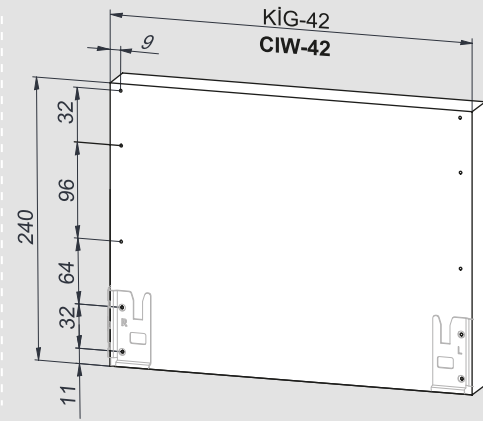

Wooden Backboard