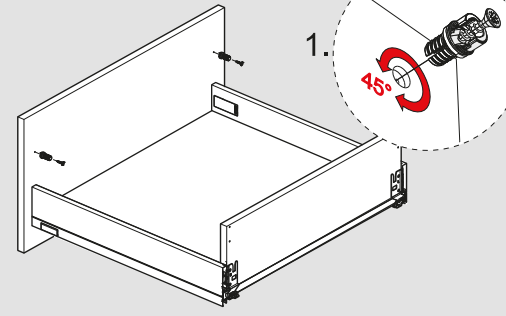

Assembly Movie

Height 58 side panel has been taken as a reference for assembly instructions.

Technical Dimensions

***H:58**

***H:144**

Wooden Backboard

Adjustment

Assembly Movie

Height 58 side panel has been taken as a reference for assembly instructions.

Parts

1

Make PZ2 screwdriver.

2

Technical Dimensions

***H:58**

***H:144**