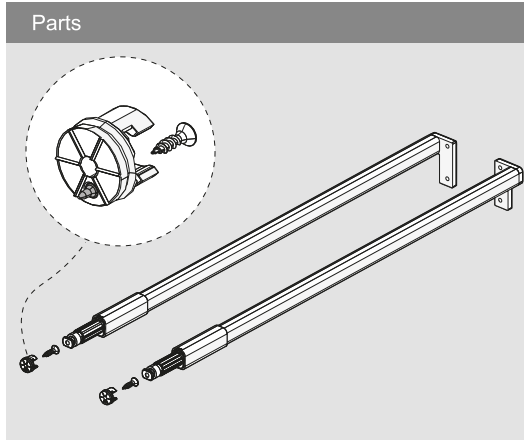

Assembly Movie

Height 58 side panel has been taken as a reference for assembly instructions.

Technical Dimensions

***H:58**

***H:144**

Wooden Backboard

Adjustment

Assembly Movie

Height 58 side panel has been taken as a reference for assembly instructions.

Parts

1

Make PZ2 screwdriver.

2

Technical Dimensions

***H:58**

***H:144**