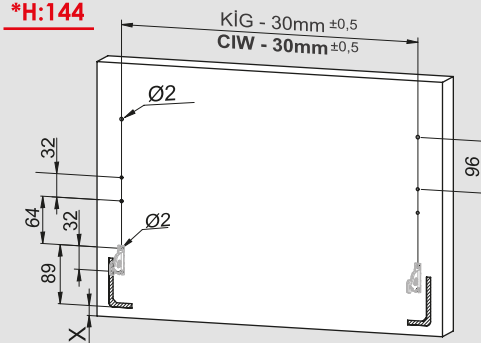

Assembly Movie

Height 58 side panel has been taken as a reference for assembly instructions.

Technical Dimensions

***H:58**

***H:144**

Wooden Backboard

Adjustment

Assembly Movie

Height 58 side panel has been taken as a reference for assembly instructions.

Parts

1

Make PZ2 screwdriver.

2

Technical Dimensions

***H:58**

***H:144**