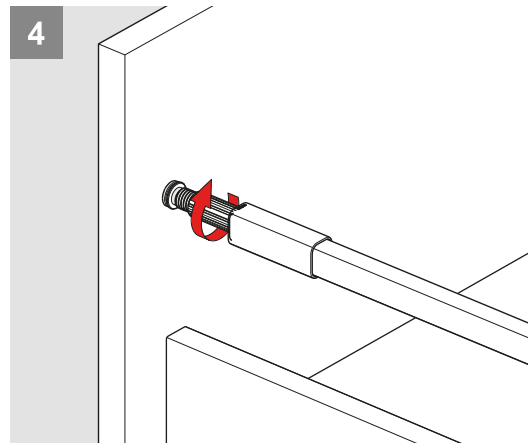

Assembly Movie

Height 58 side panel has been taken as a reference for assembly instructions.

Parts

1

Make PZ2 screwdriver.

2

Technical Dimensions

*H:58

*H:144

3

4

Wooden Backboard

Adjustment