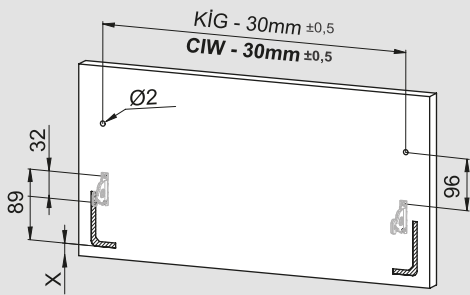

Assembly Movie

Height 58 side panel has been taken as a reference for assembly instructions.

Technical Dimensions

***H:58**

***H:144**

Wooden Backboard

Adjustment

Assembly Movie

Height 58 side panel has been taken as a reference for assembly instructions.

Parts

1

Make PZ2 screwdriver.

2

Technical Dimensions

***H:58**

***H:144**