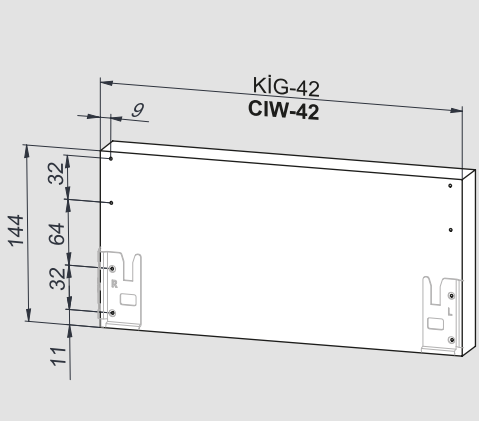

Wooden Backboard