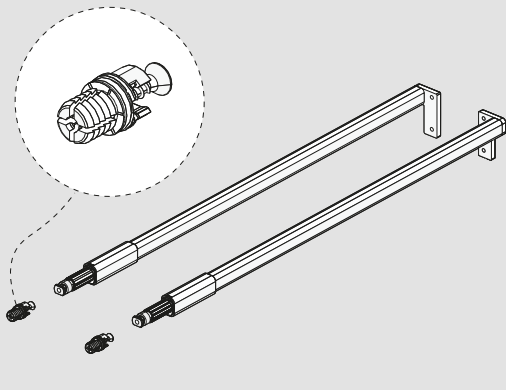

Assembly Movie

Height 58 side panel has been taken as a reference for assembly instructions.

Technical Dimensions

***H:58**

***H:144**

Wooden Backboard

Adjustment

Assembly Movie

Height 58 side panel has been taken as a reference for assembly instructions.

Parts

1

Make PZ2 screwdriver.

2

Technical Dimensions

***H:58**

***H:144**