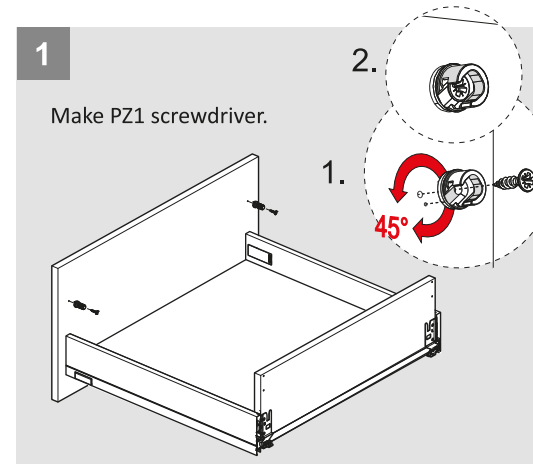

Assembly Movie

Height 58 side panel has been taken as a reference for assembly instructions.

Technical Dimensions

***H:58**

***H:144**

Wooden Backboard

Adjustment

Assembly Movie

Height 58 side panel has been taken as a reference for assembly instructions.

Parts

1

Make PZ2 screwdriver.

2

Technical Dimensions

***H:58**

***H:144**