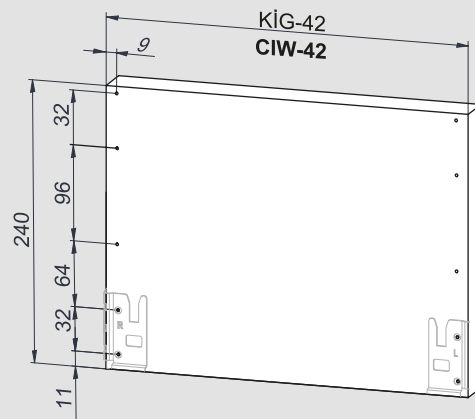

Assembly Movie

Height 58 side panel has been taken as a reference for assembly instructions.

Technical Dimensions

***H:58**

***H:144**

Wooden Backboard

Adjustment

Assembly Movie

Height 58 side panel has been taken as a reference for assembly instructions.

Parts

1

Make PZ2 screwdriver.

2

Technical Dimensions

***H:58**

***H:144**