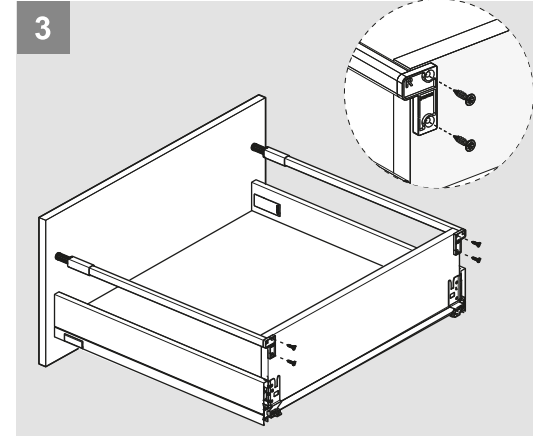

Assembly Movie

Height 58 side panel has been taken as a reference for assembly instructions.

Technical Dimensions

***H:58**

***H:144**

Wooden Backboard

Adjustment

Assembly Movie

Height 58 side panel has been taken as a reference for assembly instructions.

Parts

1

Make PZ2 screwdriver.

2

Technical Dimensions

***H:58**

***H:144**