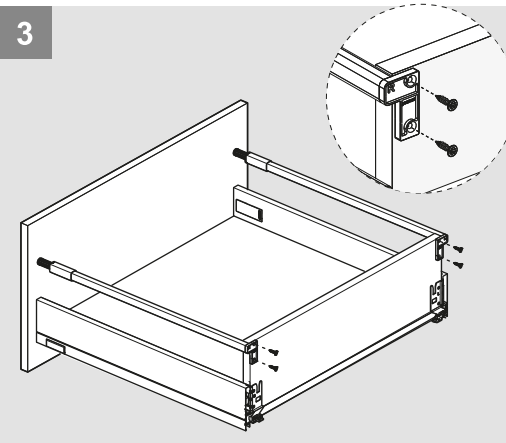

Assembly Movie

Height 58 side panel has been taken as a reference for assembly instructions.

Parts

1

Make PZ2 screwdriver.

2

Technical Dimensions

*H:58

*H:144

3

4

Wooden Backboard

Adjustment