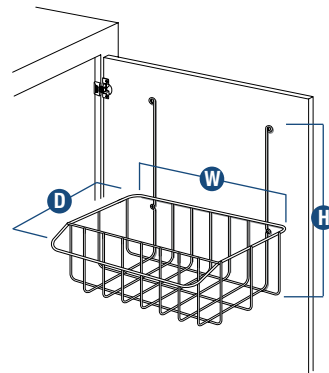

Door-Mount Towel Bar

- KV Eco-Friendly Frosted Nickel finish or White
- Three-tiered Door-Mount Towel Bar installs easily with two screws and offers a simple solution to storing and accessing dish towels

Utility Rack

- Wire basket with attached towel rack is ideal for storing cleaning supplies in sink base cabinets

See page 71 for recommended cabinet dimensions and clearances.

Stock #	Assembled Product Dimensions			Finish	Units per Carton	Weight per Carton
	Width W	Height H	Depth D			
DOOR-MOUNT TOWEL BAR						
TB-1-W	12-7/16" [316 mm]	5-1/2" [140 mm]	3-3/8" [86 mm]	White	1	0.2 lbs. [0.1 kg.]
TB-W	12-7/16" [316 mm]	5-1/2" [140 mm]	3-3/8" [86 mm]	White	10	2.9 lbs. [1.3 kg.]
TB-FN	12-7/16" [316 mm]	5-1/2" [140 mm]	3-3/8" [86 mm]	Frosted Nickel*	10	2.9 lbs. [1.3 kg.]
UTILITY RACK						
UT9-W	9-9/16" [243 mm]	9" [229 mm]	5-15/16" [151 mm]	White	10	9.3 lbs. [4.2 kg.]