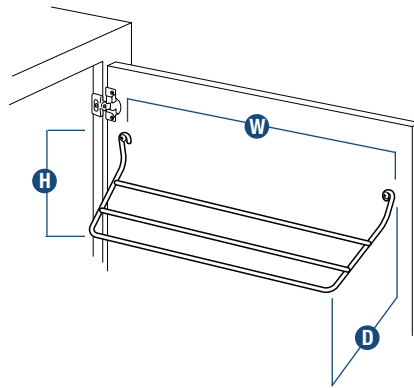

Door-Mount Towel Bar

- KV Eco-Friendly Frosted Nickel finish or White
- Three-tiered Door-Mount Towel Bar installs easily with two screws and offers a simple solution to storing and accessing dish towels

Utility Rack

- Wire basket with attached towel rack is ideal for storing cleaning supplies in sink base cabinets

See page 71 for recommended cabinet dimensions and clearances.

Stock #	Assembled Product Dimensions			Finish	Units per Carton	Weight per Carton
	Width W	Height H	Depth D			
DOOR-MOUNT TOWEL BAR						
TB-1-W	12-7/16" [316 mm]	5-1/2" [140 mm]	3-3/8" [86 mm]	White	1	0.2 lbs. [0.1 kg.]
TB-W	12-7/16" [316 mm]	5-1/2" [140 mm]	3-3/8" [86 mm]	White	10	2.9 lbs. [1.3 kg.]
TB-FN	12-7/16" [316 mm]	5-1/2" [140 mm]	3-3/8" [86 mm]	Frosted Nickel*	10	2.9 lbs. [1.3 kg.]
UTILITY RACK						
UT9-W	9-9/16" [243 mm]	9" [229 mm]	5-15/16" [151 mm]	White	10	9.3 lbs. [4.2 kg.]