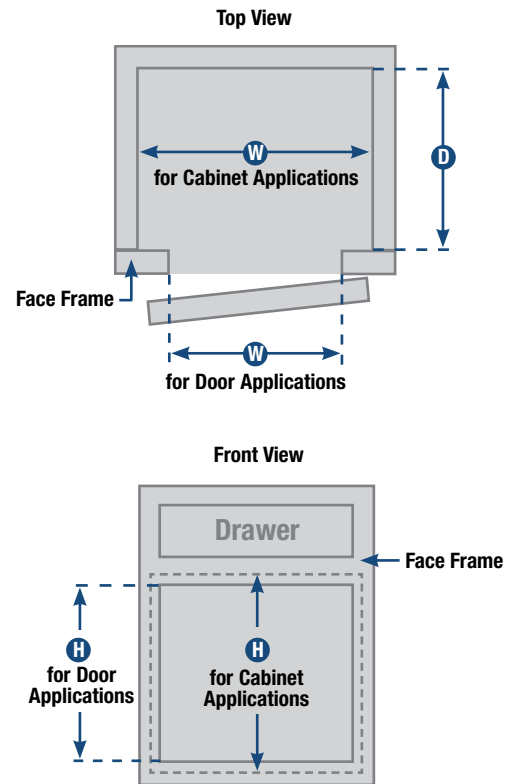

Example of Face Frame Cabinet and Door Application