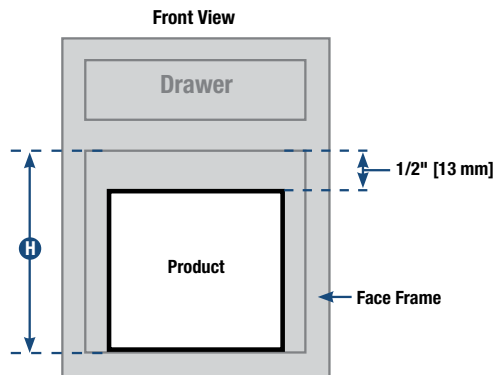

* If using lid, add 3/4".

Dimensions shown are recommended minimum cabinet dimensions and clearances.

Example of Face Frame Cabinet Application