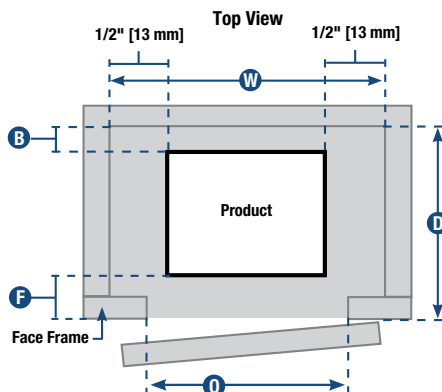

* If using lid, add 3/4".

Dimensions shown are recommended minimum cabinet dimensions and clearances.

Example of Face Frame Cabinet Application