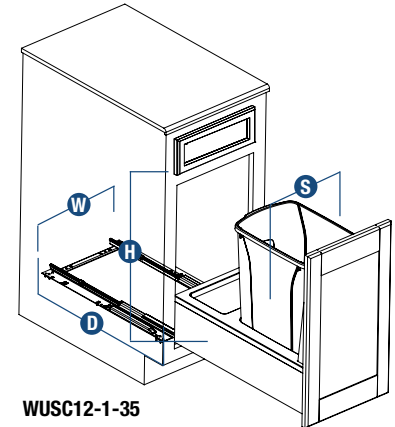

See pages 16–17 for recommended cabinet dimensions and clearances. See page 14 for bin & lid information.

Stock #	Sliding Assembly Width		Assembled Product Dimensions		Finish	Capacity per Bin	Number of Bins	Units per Carton	Weight per Carton
	S	W	H	D					
<b>SINGLE BIN UNITS</b>									
WUSC12-1-35WH	11-1/4" [286 mm]	11-1/4" [286 mm]	19-1/4" [489 mm]	22-3/8" [568 mm]	White	35 qt.	1	1	19.7 lbs. [8.9 kg.]
WUSC12-1-35PT	11-1/4" [286 mm]	11-1/4" [286 mm]	19-1/4" [489 mm]	22-3/8" [568 mm]	Platinum	35 qt.	1	1	19.7 lbs. [8.9 kg.]
WUSC12-1-50WH	11-1/4" [286 mm]	11-1/4" [286 mm]	23-5/16" [592 mm]	22-3/8" [568 mm]	White	50 qt.	1	1	19.7 lbs. [8.9 kg.]
WUSC12-1-50PT	11-1/4" [286 mm]	11-1/4" [286 mm]	23-5/16" [592 mm]	22-3/8" [568 mm]	Platinum	50 qt.	1	1	19.7 lbs. [8.9 kg.]
<b>DOUBLE BIN UNITS</b>									
WUSC12-2-27WH	11-1/4" [286 mm]	11-5/8" [286 mm]	19-5/8" [498 mm]	22-3/8" [568 mm]	White	27 qt.	2	1	20.9 lbs. [9.5 kg.]
WUSC12-2-27PT	11-1/4" [286 mm]	11-5/8" [286 mm]	19-5/8" [498 mm]	22-3/8" [568 mm]	Platinum	27 qt.	2	1	20.9 lbs. [9.5 kg.]
WUSC15-2-35WH	14-1/4" [362 mm]	14-5/8" [300 mm]	19-1/4" [489 mm]	22-3/8" [568 mm]	White	35 qt.	2	1	23.5 lbs. [10.7 kg.]
WUSC15-2-35PT	14-1/4" [362 mm]	14-5/8" [300 mm]	19-1/4" [489 mm]	22-3/8" [568 mm]	Platinum	35 qt.	2	1	23.5 lbs. [10.7 kg.]
WUSC18-2-50WH	16-7/8" [429 mm]	16-7/8" [429 mm]	23-1/32" [592 mm]	22-7/16" [570 mm]	White	50 qt.	2	1	24 lbs. [10.9 kg.]
WUSC18-2-50PT	16-7/8" [429 mm]	16-7/8" [429 mm]	23-1/32" [592 mm]	22-7/16" [570 mm]	Platinum	50 qt.	2	1	24 lbs. [10.9 kg.]