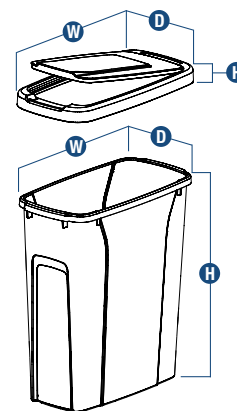

Replacement Bins & Lids

Stock #	Dimensions			Finish	Description	Units per Carton	Weight per Carton
	Width W	Height* H	Depth D				
BINS							
QT20PB-WH	14-1/4" [362 mm]	16" [406 mm]	7-1/4" [184 mm]	White	20 qt.	6	12 lbs. [5.4 kg.]
QT20PB-PT	14-1/4" [362 mm]	16" [406 mm]	7-1/4" [184 mm]	Platinum	20 qt.	6	12 lbs. [5.4 kg.]
QT27PB-W	10-5/8" [270 mm]	17-3/4" [451 mm]	10-5/8" [270 mm]	White	27 qt.	10	17.4 lbs. [7.9 kg.]
QT27PB-PT	10-5/8" [270 mm]	17-3/4" [451 mm]	10-5/8" [270 mm]	Platinum	27 qt.	10	17.4 lbs. [7.9 kg.]
QT32PB-W	14" [356 mm]	20" [508 mm]	11-3/4" [298 mm]	White	32 qt.	1	4 lbs. [1.8 kg.]
QT35PB-WH	14-1/4" [362 mm]	17-1/2" [445 mm]	9-3/16" [233 mm]	White	35 qt.	6	14 lbs. [6.4 kg.]
QT35PB-PT	14-1/4" [362 mm]	17-1/2" [445 mm]	9-3/16" [233 mm]	Platinum	35 qt.	6	14 lbs. [6.4 kg.]
QT50PB-W	15-3/8" [391 mm]	21-3/8" [542 mm]	11-1/8" [283 mm]	White	50 qt.	8	20 lbs. [9.1 kg.]
QT50PB-P	15-3/8" [391 mm]	21-3/8" [542 mm]	11-1/8" [283 mm]	Platinum	50 qt.	8	20 lbs. [9.1 kg.]
LIDS							
QT20LB-WH	14-1/2" [368 mm]	*	7-7/16" [189 mm]	White	Fits 20 qt.	1	2 lbs. [0.9 kg.]
QT20LB-PT	14-1/2" [368 mm]	*	7-7/16" [189 mm]	Platinum	Fits 20 qt.	1	2 lbs. [0.9 kg.]
QT35LB-WH	14-1/2" [368 mm]	*	9-9/16" [243 mm]	White	Fits 35 qt.	1	2 lbs. [0.9 kg.]
QT35LB-PT	14-1/2" [368 mm]	*	9-9/16" [243 mm]	Platinum	Fits 35 qt.	1	2 lbs. [0.9 kg.]