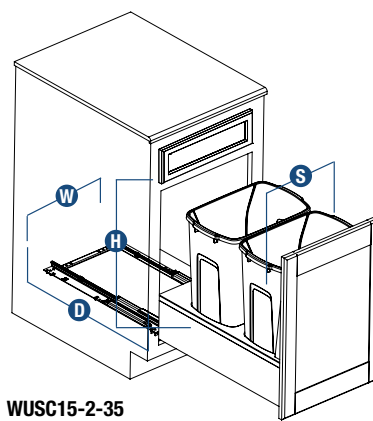

## Heavy-Duty, Soft-Close, Wood Undermount Waste & Recycling Bins

- Heavy-duty, undermount slide with Soft-Close technology and concealed hardware; 100 lb. dynamic / 125 lb. static
- Wood drawer box captures bin and provides a clean neutral look
- Single bin units include a storage space for trash bags or cleaning products
- Installs in minutes using self-aligning brackets secured with only six screws
- Unique, easy to clean, solid floor that prevents debris from falling through to the floor or inside cabinet
- Bins with optional lids