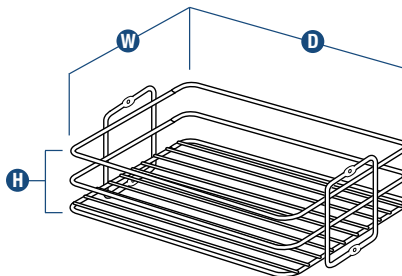

Center-Mount Basket
(BP20CM-W shown)

Center-Mount Basket
(BP10CM-W shown)

Center-Mount Pantry Roll-Out
(P5450CM-W shown)

- Variety of height ranges available
- Center-Mount Baskets (sold separately) mount with four screws (included) to the center of Pantry Roll-Out
- Basket height can be varied in 3-3/4" increments
- Mounted to KV precision ball-bearing slides

See page 62 for recommended cabinet dimensions and clearances.

Stock #	Maximum # of Baskets	Individual Product Dimensions			Finish	Units per Carton	Weight per Carton
		Width W	Height H	Depth D			
CENTER-MOUNT PANTRY ROLL-OUTS							
P1875CM-W	2	3-13/16" [97 mm]	20-1/2" – 22-1/2" [521 – 572 mm]	22-1/4" [565 mm]	White	1	12.1 lbs. [5.5 kg.]
P2500CM-W	2	3-13/16" [97 mm]	26-3/4" – 28-3/4" [679 – 730 mm]	22-1/4" [565 mm]	White	1	13.7 lbs. [6.2 kg.]
P4250CM-W	4	3-13/16" [97 mm]	44" – 49-3/8" [1,118 – 1,254 mm]	22-1/4" [565 mm]	White	1	18.8 lbs. [8.5 kg.]
P4650CM-W	5	3-13/16" [97 mm]	48" – 53-3/8" [1,219 – 1,356 mm]	22-1/4" [565 mm]	White	1	19.3 lbs. [8.8 kg.]
P5450CM-W	6	3-13/16" [97 mm]	56" – 61-3/8" [1,422 – 1,559 mm]	22-1/4" [565 mm]	White	1	20.4 lbs. [9.3 kg.]
CENTER-MOUNT BASKETS							
BP5CM-W	–	5" [127 mm]	4-1/8" [105 mm]	20-7/16" [519 mm]	White	2	6.8 lbs. [3.1 kg.]
BP8CM-W	–	8" [203 mm]	4-1/8" [105 mm]	20-7/16" [519 mm]	White	2	8.4 lbs. [3.8 kg.]
BP11CM-W	–	11" [279 mm]	4-1/8" [105 mm]	20-7/16" [519 mm]	White	2	9.6 lbs. [4.4 kg.]
BP14CM-W	–	14" [356 mm]	4-1/8" [105 mm]	20-7/16" [519 mm]	White	2	11.4 lbs. [5.2 kg.]
BP17CM-W	–	17" [432 mm]	4-1/8" [105 mm]	20-7/16" [519 mm]	White	2	12.8 lbs. [5.8 kg.]
BP20CM-W	–	20" [508 mm]	4-1/8" [105 mm]	20-7/16" [519 mm]	White	2	14.3 lbs. [6.5 kg.]