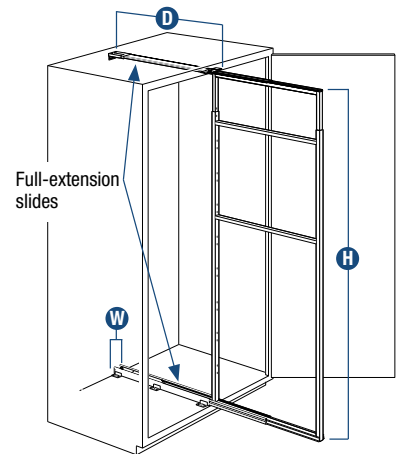

Center-Mount Basket
(BP20CM-W shown)

Center-Mount Basket
(BP10CM-W shown)

Center-Mount Pantry Roll-Out
(P5450CM-W shown)

- Variety of height ranges available
- Center-Mount Baskets (sold separately) mount with four screws (included) to the center of Pantry Roll-Out
- Basket height can be varied in 3-3/4" increments
- Mounted to KV precision ball-bearing slides

See page 62 for recommended cabinet dimensions and clearances.

Stock #	Maximum # of Baskets	Individual Product Dimensions			Finish	Units per Carton	Weight per Carton
		Width W	Height H	Depth D			
CENTER-MOUNT PANTRY ROLL-OUTS							
P1875CM-W	2	3-13/16" [97 mm]	20-1/2" – 22-1/2" [521 – 572 mm]	22-1/4" [565 mm]	White	1	12.1 lbs. [5.5 kg.]
P2500CM-W	2	3-13/16" [97 mm]	26-3/4" – 28-3/4" [679 – 730 mm]	22-1/4" [565 mm]	White	1	13.7 lbs. [6.2 kg.]
P4250CM-W	4	3-13/16" [97 mm]	44" – 49-3/8" [1,118 – 1,254 mm]	22-1/4" [565 mm]	White	1	18.8 lbs. [8.5 kg.]
P4650CM-W	5	3-13/16" [97 mm]	48" – 53-3/8" [1,219 – 1,356 mm]	22-1/4" [565 mm]	White	1	19.3 lbs. [8.8 kg.]
P5450CM-W	6	3-13/16" [97 mm]	56" – 61-3/8" [1,422 – 1,559 mm]	22-1/4" [565 mm]	White	1	20.4 lbs. [9.3 kg.]
CENTER-MOUNT BASKETS							
BP5CM-W	–	5" [127 mm]	4-1/8" [105 mm]	20-7/16" [519 mm]	White	2	6.8 lbs. [3.1 kg.]
BP8CM-W	–	8" [203 mm]	4-1/8" [105 mm]	20-7/16" [519 mm]	White	2	8.4 lbs. [3.8 kg.]
BP11CM-W	–	11" [279 mm]	4-1/8" [105 mm]	20-7/16" [519 mm]	White	2	9.6 lbs. [4.4 kg.]
BP14CM-W	–	14" [356 mm]	4-1/8" [105 mm]	20-7/16" [519 mm]	White	2	11.4 lbs. [5.2 kg.]
BP17CM-W	–	17" [432 mm]	4-1/8" [105 mm]	20-7/16" [519 mm]	White	2	12.8 lbs. [5.8 kg.]
BP20CM-W	–	20" [508 mm]	4-1/8" [105 mm]	20-7/16" [519 mm]	White	2	14.3 lbs. [6.5 kg.]