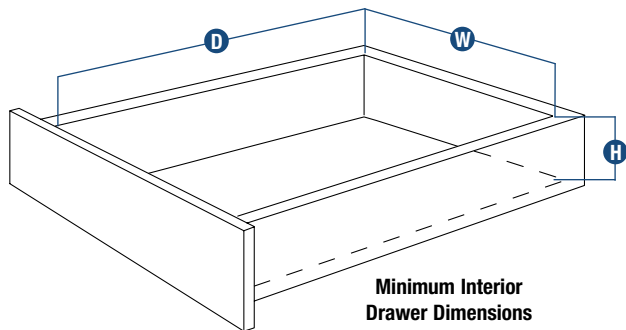

Cabinet Dimensions

Stock #	Height H	Width W	Depth D
DOUBLE-TIERED TABLEWARE TRAYS (with removable top tray)			
1475-W	3-3/4" [95 mm]	12-1/4" [311 mm]	17-1/4" [438 mm]
1775-W	3-3/4" [95 mm]	15-1/4" [387 mm]	17-1/4" [438 mm]
2075-W	3-3/4" [95 mm]	18-1/4" [464 mm]	17-1/4" [438 mm]
SINGLE-TIERED TABLEWARE TRAYS			
TW850-W	2-7/16" [62 mm]	8-3/4" [222 mm]	17-5/16" [440 mm]
TW1217-W	2-3/8" [60 mm]	12-3/8" [314 mm]	17-5/16" [440 mm]
TW1517-W	2-3/8" [60 mm]	15-5/16" [389 mm]	17-5/16" [440 mm]
TW1817-W	2-3/8" [60 mm]	18-3/8" [467 mm]	17-3/8" [441 mm]
TW850-1-W	2-7/16" [62 mm]	8-3/4" [222 mm]	17-5/16" [440 mm]
TW1217-1-W	2-3/8" [60 mm]	12-3/8" [314 mm]	17-5/16" [440 mm]
TW1517-1-W	2-3/8" [60 mm]	15-5/16" [389 mm]	17-5/16" [440 mm]
TW1817-1-W	2-3/8" [60 mm]	18-3/8" [467 mm]	17-3/8" [441 mm]
MULTIPURPOSE UTILITY TRAYS			
UT1217-W	2-7/16" [62 mm]	12-3/8" [314 mm]	17-3/8" [441 mm]
UT1517-W	2-7/16" [62 mm]	15-5/16" [389 mm]	17-5/16" [440 mm]
UT1817-W	2-7/16" [62 mm]	18-3/8" [467 mm]	17-5/16" [440 mm]
COSMETIC DRAWER TRAYS			
COS2075-W	3-1/8" [79 mm]	5" [127 mm]	16-1/4" [413 mm]
WOOD SPICE TRAYS			
SPICETRAY10	2-1/16" [52 mm]	10-1/4" [260 mm]	19-5/8" [498 mm]
SPICETRAY13	2-1/16" [52 mm]	13-1/4" [337 mm]	19-5/8" [498 mm]
SPICETRAY16	2-1/16" [52 mm]	16-1/4" [413 mm]	19-5/8" [498 mm]
SPICETRAY19	2-1/16" [52 mm]	19-1/4" [489 mm]	19-5/8" [498 mm]
POLYMER SPICE TRAYS			
SDG1088-1-W	2-1/4" [57 mm]	12-1/8" [308 mm]	16-1/4" [413 mm]
SDG1088-W	2-1/4" [57 mm]	12-1/8" [308 mm]	16-1/4" [413 mm]