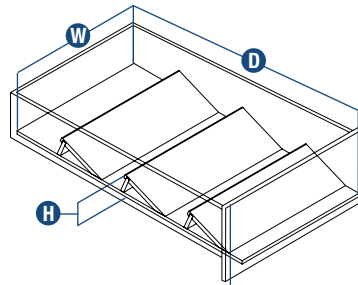

Wood Spice Tray
(SPICETRAY10)

Polymer Spice Tray
(SDG-1088-1-W)

See page 46 for minimum drawer dimensions.

Stock #	Height H	Width W	Depth D	Finish	Units per Carton	Weight per Carton
WOOD SPICE TRAYS						
SPICETRAY10	1-13/16" [46 mm]	10-1/8" [257 mm]	19-1/2" [495 mm]	Birch Veneer	1	2.8 lbs. [1.3 kg.]
SPICETRAY13	1-13/16" [46 mm]	13-1/8" [333 mm]	19-1/2" [495 mm]	Birch Veneer	1	3.8 lbs. [1.7 kg.]
SPICETRAY16	1-13/16" [46 mm]	16-1/8" [410 mm]	19-1/2" [495 mm]	Birch Veneer	1	4.2 lbs. [1.9 kg.]
SPICETRAY19	1-13/16" [46 mm]	19-1/8" [486 mm]	19-1/2" [495 mm]	Birch Veneer	1	5.1 lbs. [2.3 kg.]
POLYMER SPICE TRAYS						
SDG1088-1-W	2" [51 mm]	12-1/8" [308 mm] to 14-3/4" [375 mm]	16-1/4" [413 mm] to 21" [533 mm]	White	1	1.9 lbs. [0.9 kg.]
SDG1088-W	2" [51 mm]	12-1/8" [308 mm] to 14-3/4" [375 mm]	16-1/4" [413 mm] to 21" [533 mm]	White	10	8.6 lbs. [3.9 kg.]