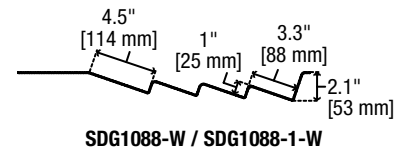

Wood Spice Tray
(SPICETRAY10)

Polymer Spice Tray
(SDG-1088-1-W)

See page 46 for minimum drawer dimensions.

Stock #	Height H	Width W	Depth D	Finish	Units per Carton	Weight per Carton
WOOD SPICE TRAYS						
SPICETRAY10	1-13/16" [46 mm]	10-1/8" [257 mm]	19-1/2" [495 mm]	Birch Veneer	1	2.8 lbs. [1.3 kg.]
SPICETRAY13	1-13/16" [46 mm]	13-1/8" [333 mm]	19-1/2" [495 mm]	Birch Veneer	1	3.8 lbs. [1.7 kg.]
SPICETRAY16	1-13/16" [46 mm]	16-1/8" [410 mm]	19-1/2" [495 mm]	Birch Veneer	1	4.2 lbs. [1.9 kg.]
SPICETRAY19	1-13/16" [46 mm]	19-1/8" [486 mm]	19-1/2" [495 mm]	Birch Veneer	1	5.1 lbs. [2.3 kg.]
POLYMER SPICE TRAYS						
SDG1088-1-W	2" [51 mm]	12-1/8" [308 mm] to 14-3/4" [375 mm]	16-1/4" [413 mm] to 21" [533 mm]	White	1	1.9 lbs. [0.9 kg.]
SDG1088-W	2" [51 mm]	12-1/8" [308 mm] to 14-3/4" [375 mm]	16-1/4" [413 mm] to 21" [533 mm]	White	10	8.6 lbs. [3.9 kg.]