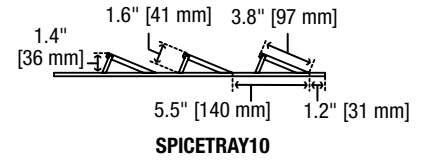

Wood Spice Tray
(SPICETRAY10)

Polymer Spice Tray
(SDG-1088-1-W)

See page 46 for minimum drawer dimensions.

Stock #	Height H	Width W	Depth D	Finish	Units per Carton	Weight per Carton
WOOD SPICE TRAYS						
SPICETRAY10	1-13/16" [46 mm]	10-1/8" [257 mm]	19-1/2" [495 mm]	Birch Veneer	1	2.8 lbs. [1.3 kg.]
SPICETRAY13	1-13/16" [46 mm]	13-1/8" [333 mm]	19-1/2" [495 mm]	Birch Veneer	1	3.8 lbs. [1.7 kg.]
SPICETRAY16	1-13/16" [46 mm]	16-1/8" [410 mm]	19-1/2" [495 mm]	Birch Veneer	1	4.2 lbs. [1.9 kg.]
SPICETRAY19	1-13/16" [46 mm]	19-1/8" [486 mm]	19-1/2" [495 mm]	Birch Veneer	1	5.1 lbs. [2.3 kg.]
POLYMER SPICE TRAYS						
SDG1088-1-W	2" [51 mm]	12-1/8" [308 mm] to 14-3/4" [375 mm]	16-1/4" [413 mm] to 21" [533 mm]	White	1	1.9 lbs. [0.9 kg.]
SDG1088-W	2" [51 mm]	12-1/8" [308 mm] to 14-3/4" [375 mm]	16-1/4" [413 mm] to 21" [533 mm]	White	10	8.6 lbs. [3.9 kg.]