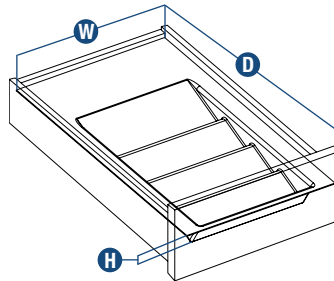

Wood Spice Tray
(SPICETRAY10)

Polymer Spice Tray
(SDG-1088-1-W)

See page 46 for minimum drawer dimensions.

Stock #	Height H	Width W	Depth D	Finish	Units per Carton	Weight per Carton
WOOD SPICE TRAYS						
SPICETRAY10	1-13/16" [46 mm]	10-1/8" [257 mm]	19-1/2" [495 mm]	Birch Veneer	1	2.8 lbs. [1.3 kg.]
SPICETRAY13	1-13/16" [46 mm]	13-1/8" [333 mm]	19-1/2" [495 mm]	Birch Veneer	1	3.8 lbs. [1.7 kg.]
SPICETRAY16	1-13/16" [46 mm]	16-1/8" [410 mm]	19-1/2" [495 mm]	Birch Veneer	1	4.2 lbs. [1.9 kg.]
SPICETRAY19	1-13/16" [46 mm]	19-1/8" [486 mm]	19-1/2" [495 mm]	Birch Veneer	1	5.1 lbs. [2.3 kg.]
POLYMER SPICE TRAYS						
SDG1088-1-W	2" [51 mm]	12-1/8" [308 mm] to 14-3/4" [375 mm]	16-1/4" [413 mm] to 21" [533 mm]	White	1	1.9 lbs. [0.9 kg.]
SDG1088-W	2" [51 mm]	12-1/8" [308 mm] to 14-3/4" [375 mm]	16-1/4" [413 mm] to 21" [533 mm]	White	10	8.6 lbs. [3.9 kg.]