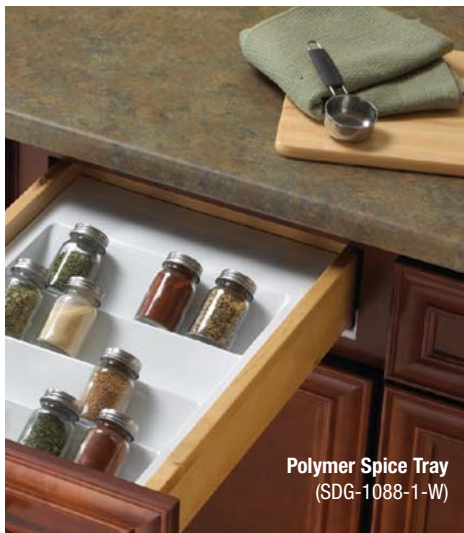

Spice Trays

- Organizes spices or small items into four neat rows
- Birch veneer finish on Wood Spice Trays complements most interior wood drawer finishes
- Durable, high gloss white Polymer Spice Trays clean up easily and can be cut to fit

Wood Spice Tray
(SPICETRAY10)

Polymer Spice Tray
(SDG-1088-1-W)

See page 46 for minimum drawer dimensions.

Stock #	Height H	Width W	Depth D	Finish	Units per Carton	Weight per Carton
WOOD SPICE TRAYS						
SPICETRAY10	1-13/16" [46 mm]	10-1/8" [257 mm]	19-1/2" [495 mm]	Birch Veneer	1	2.8 lbs. [1.3 kg.]
SPICETRAY13	1-13/16" [46 mm]	13-1/8" [333 mm]	19-1/2" [495 mm]	Birch Veneer	1	3.8 lbs. [1.7 kg.]
SPICETRAY16	1-13/16" [46 mm]	16-1/8" [410 mm]	19-1/2" [495 mm]	Birch Veneer	1	4.2 lbs. [1.9 kg.]
SPICETRAY19	1-13/16" [46 mm]	19-1/8" [486 mm]	19-1/2" [495 mm]	Birch Veneer	1	5.1 lbs. [2.3 kg.]
POLYMER SPICE TRAYS						
SDG1088-1-W	2" [51 mm]	12-1/8" [308 mm] to 14-3/4" [375 mm]	16-1/4" [413 mm] to 21" [533 mm]	White	1	1.9 lbs. [0.9 kg.]
SDG1088-W	2" [51 mm]	12-1/8" [308 mm] to 14-3/4" [375 mm]	16-1/4" [413 mm] to 21" [533 mm]	White	10	8.6 lbs. [3.9 kg.]