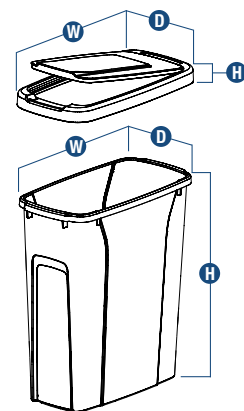

# Replacement Bins & Lids

Stock #	Dimensions			Finish	Description	Units per Carton	Weight per Carton
	Width <b>W</b>	Height* <b>H</b>	Depth <b>D</b>				
<b>BINS</b>							
QT20PB-WH	14-1/4" [362 mm]	16" [406 mm]	7-1/4" [184 mm]	White	20 qt.	6	12 lbs. [5.4 kg.]
QT20PB-PT	14-1/4" [362 mm]	16" [406 mm]	7-1/4" [184 mm]	Platinum	20 qt.	6	12 lbs. [5.4 kg.]
QT27PB-W	10-5/8" [270 mm]	17-3/4" [451 mm]	10-5/8" [270 mm]	White	27 qt.	10	17.4 lbs. [7.9 kg.]
QT27PB-PT	10-5/8" [270 mm]	17-3/4" [451 mm]	10-5/8" [270 mm]	Platinum	27 qt.	10	17.4 lbs. [7.9 kg.]
QT32PB-W	14" [356 mm]	20" [508 mm]	11-3/4" [298 mm]	White	32 qt.	1	4 lbs. [1.8 kg.]
QT35PB-WH	14-1/4" [362 mm]	17-1/2" [445 mm]	9-3/16" [233 mm]	White	35 qt.	6	14 lbs. [6.4 kg.]
QT35PB-PT	14-1/4" [362 mm]	17-1/2" [445 mm]	9-3/16" [233 mm]	Platinum	35 qt.	6	14 lbs. [6.4 kg.]
QT50PB-W	15-3/8" [391 mm]	21-3/8" [542 mm]	11-1/8" [283 mm]	White	50 qt.	8	20 lbs. [9.1 kg.]
QT50PB-P	15-3/8" [391 mm]	21-3/8" [542 mm]	11-1/8" [283 mm]	Platinum	50 qt.	8	20 lbs. [9.1 kg.]
<b>LIDS</b>							
QT20LB-WH	14-1/2" [368 mm]	*	7-7/16" [189 mm]	White	Fits 20 qt.	1	2 lbs. [0.9 kg.]
QT20LB-PT	14-1/2" [368 mm]	*	7-7/16" [189 mm]	Platinum	Fits 20 qt.	1	2 lbs. [0.9 kg.]
QT35LB-WH	14-1/2" [368 mm]	*	9-9/16" [243 mm]	White	Fits 35 qt.	1	2 lbs. [0.9 kg.]
QT35LB-PT	14-1/2" [368 mm]	*	9-9/16" [243 mm]	Platinum	Fits 35 qt.	1	2 lbs. [0.9 kg.]