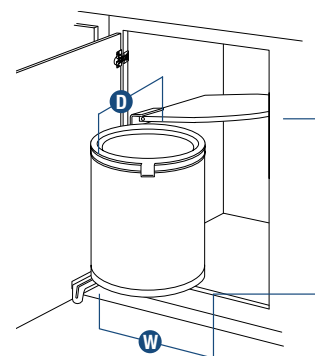

RRC28K-W

Corner Recycling Centers

- Three removable white polymer 32 qt. bins rotate on 1" diameter post
- Designed to fit in 36" base corner cabinet

Post Height Range
 RRC28K-W: 28-1/2" to 30-1/2"
 RRC28PT-W: 25" to 33"

RRC28PT-W model includes hardware to mount to revolving cabinet door

TM32-W

Pivot-Out Waste & Recycling Bin

- Pivot-out waste bin with self-opening and self-closing lid
- Clamping ring holds bags securely
- Works with most face frame & frameless cabinets

DWB975-W

Door-Mounted Waste Bin

- White polymer removable bin mounts on White frame
- Perfect for kitchens and baths
- Installs with two screws

| Stock # | Diameter | | Assembled Product Dimensions | | Finish [Hardware/Bin] | Capacity per Bin | Number of Bins | Units per Carton | Weight per Carton |
|--|-------------------------------|--------------------|------------------------------|-----------------|-----------------------|------------------|------------------|--------------------|---------------------|
| | A | B | C | D | | | | | |
| CORNER RECYCLING CENTER | | | | | | | | | |
| RRC28K-W | 27-5/8" [702 mm] | 18-5/16" [465 mm] | 4-1/2" [114 mm] | 3-3/16" [81 mm] | Chrome/White | 32 qt. | 3 | 1 | 15.3 lbs. [6.9 kg.] |
| RRC28PT-W | 27-5/8" [702 mm] | 18-5/16" [465 mm] | 4-1/2" [114 mm] | 3-3/16" [81 mm] | Chrome/White | 32 qt. | 3 | 1 | 18.8 lbs. [8.5 kg.] |
| Stock # | Assembled Product Dimensions* | | | Finish | Capacity per Bin | Number of Bins | Units per Carton | Weight per Carton | |
| | Width W | Height H | Depth D | | | | | | |
| PIVOT-OUT WASTE & RECYCLING BIN | | | | | | | | | |
| TM32-W | 13-1/2" [345 mm] | 19-1/2" [495 mm]** | 13" [332 mm] | White | 32 qt. | 1 | 1 | 6.3 lbs. [2.9 kg.] | |
| DOOR-MOUNTED WASTE BIN | | | | | | | | | |
| DWB975-W | 9-1/2" [241 mm] | 13-3/8" [340 mm] | 7" [178 mm] | White/White | 9 qt. | 1 | 1 | 1.7 lbs. [0.8 kg.] | |