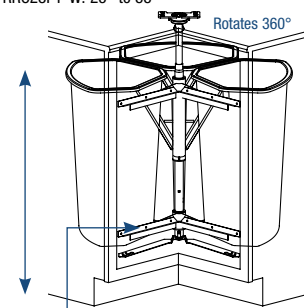

RRC28K-W

Corner Recycling Centers

- Three removable white polymer 32 qt. bins rotate on 1" diameter post
- Designed to fit in 36" base corner cabinet

Post Height Range
 RRC28K-W: 28-1/2" to 30-1/2"
 RRC28PT-W: 25" to 33"

RRC28PT-W model includes hardware to mount to revolving cabinet door

TM32-W

Pivot-Out Waste & Recycling Bin

- Pivot-out waste bin with self-opening and self-closing lid
- Clamping ring holds bags securely
- Works with most face frame & frameless cabinets

DWB975-W

Door-Mounted Waste Bin

- White polymer removable bin mounts on White frame
- Perfect for kitchens and baths
- Installs with two screws

| Stock # | Diameter | | Assembled Product Dimensions | | Finish [Hardware/Bin] | Capacity per Bin | Number of Bins | Units per Carton | Weight per Carton |
|--|-------------------------------|--------------------|------------------------------|-----------------|-----------------------|------------------|------------------|--------------------|---------------------|
| | A | B | C | D | | | | | |
| CORNER RECYCLING CENTER | | | | | | | | | |
| RRC28K-W | 27-5/8" [702 mm] | 18-5/16" [465 mm] | 4-1/2" [114 mm] | 3-3/16" [81 mm] | Chrome/White | 32 qt. | 3 | 1 | 15.3 lbs. [6.9 kg.] |
| RRC28PT-W | 27-5/8" [702 mm] | 18-5/16" [465 mm] | 4-1/2" [114 mm] | 3-3/16" [81 mm] | Chrome/White | 32 qt. | 3 | 1 | 18.8 lbs. [8.5 kg.] |
| Stock # | Assembled Product Dimensions* | | | Finish | Capacity per Bin | Number of Bins | Units per Carton | Weight per Carton | |
| | Width W | Height H | Depth D | | | | | | |
| PIVOT-OUT WASTE & RECYCLING BIN | | | | | | | | | |
| TM32-W | 13-1/2" [345 mm] | 19-1/2" [495 mm]** | 13" [332 mm] | White | 32 qt. | 1 | 1 | 6.3 lbs. [2.9 kg.] | |
| DOOR-MOUNTED WASTE BIN | | | | | | | | | |
| DWB975-W | 9-1/2" [241 mm] | 13-3/8" [340 mm] | 7" [178 mm] | White/White | 9 qt. | 1 | 1 | 1.7 lbs. [0.8 kg.] | |