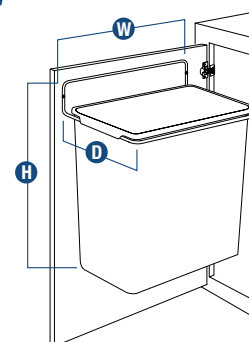

RRC28PT-W model includes hardware to mount to revolving cabinet door

TM32-W

Pivot-Out Waste & Recycling Bin

- Pivot-out waste bin with self-opening and self-closing lid
- Clamping ring holds bags securely
- Works with most face frame & frameless cabinets

DWB975-W

Door-Mounted Waste Bin

- White polymer removable bin mounts on White frame
- Perfect for kitchens and baths
- Installs with two screws

| Stock # | Diameter | | Assembled Product Dimensions | | Finish [Hardware/Bin] | Capacity per Bin | Number of Bins | Units per Carton | Weight per Carton |
|--|-------------------------------|--------------------|------------------------------|-----------------|-----------------------|------------------|------------------|--------------------|---------------------|
| | A | B | C | D | | | | | |
| CORNER RECYCLING CENTER | | | | | | | | | |
| RRC28K-W | 27-5/8" [702 mm] | 18-5/16" [465 mm] | 4-1/2" [114 mm] | 3-3/16" [81 mm] | Chrome/White | 32 qt. | 3 | 1 | 15.3 lbs. [6.9 kg.] |
| RRC28PT-W | 27-5/8" [702 mm] | 18-5/16" [465 mm] | 4-1/2" [114 mm] | 3-3/16" [81 mm] | Chrome/White | 32 qt. | 3 | 1 | 18.8 lbs. [8.5 kg.] |
| Stock # | Assembled Product Dimensions* | | | Finish | Capacity per Bin | Number of Bins | Units per Carton | Weight per Carton | |
| | Width W | Height H | Depth D | | | | | | |
| PIVOT-OUT WASTE & RECYCLING BIN | | | | | | | | | |
| TM32-W | 13-1/2" [345 mm] | 19-1/2" [495 mm]** | 13" [332 mm] | White | 32 qt. | 1 | 1 | 6.3 lbs. [2.9 kg.] | |
| DOOR-MOUNTED WASTE BIN | | | | | | | | | |
| DWB975-W | 9-1/2" [241 mm] | 13-3/8" [340 mm] | 7" [178 mm] | White/White | 9 qt. | 1 | 1 | 1.7 lbs. [0.8 kg.] | |

*Product dimensions include units in a fully-closed position, unless noted otherwise. **Height listed is when product is in an open position.

See pages 16-17 for recommended cabinet dimensions and clearances. See page 14 for bin and lid information.