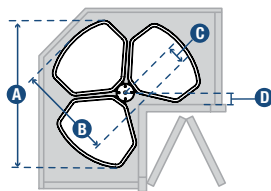

RRC28K-W

Corner Recycling Centers

- Three removable white polymer 32 qt. bins rotate on 1" diameter post
- Designed to fit in 36" base corner cabinet

Post Height Range
 RRC28K-W: 28-1/2" to 30-1/2"
 RRC28PT-W: 25" to 33"

RRC28PT-W model includes hardware to mount to revolving cabinet door

TM32-W

Pivot-Out Waste & Recycling Bin

- Pivot-out waste bin with self-opening and self-closing lid
- Clamping ring holds bags securely
- Works with most face frame & frameless cabinets