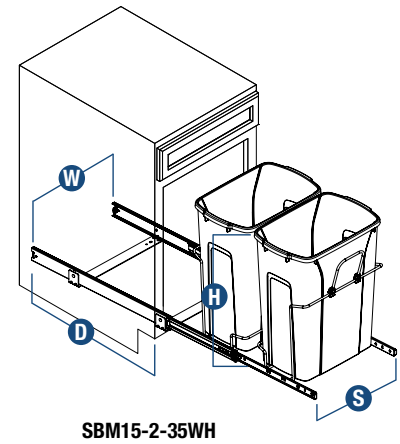

## Standard, Bottom-Mount Waste & Recycling Bins (door-mount optional)

- KV medium-duty ball-bearing precision slides
- Updated wire management system holds bins securely in place
- Pre-assembled units with heavy-duty mounting straps install easily with only four screws
- Clip-on handle comes single and double-bin units. Integrated handle on all triple and four bin units
- Optional Door-Mount Bracket
- Optional lids available

SBM9-1-20WH

SBM15-2-35WH

Stock #	Sliding Assembly Width <b>S</b>	Assembled Product Dimensions			Finish	Capacity per Bin	Number of Bins	Units per Carton	Weight per Carton
		Width <b>W</b>	Height* <b>H</b>	Depth <b>D</b>					
<b>SINGLE BIN UNITS</b>									
SBM9-1-20WH	8" [203 mm]	8" [203 mm]	17-5/16" [440 mm]	20-1/8" [511 mm]	White	20 qt.	1	1	10.3 lbs. [4.7 kg.]
SBM10-1-35WH	9-5/8" [244 mm]	9-5/8" [244 mm]	18-13/16" [478 mm]	20-1/8" [511 mm]	White	35 qt.	1	1	9.4 lbs. [4.3 kg.]
SBM12-1-50WH	11-3/8" [289 mm]	11-3/8" [289 mm]	22-7/8" [581 mm]	20-1/8" [511 mm]	White	50 qt.	1	1	10.5 lbs. [4.8 kg.]
SBM15-1-20WH	14-3/8" [365 mm]	14-3/8" [365 mm]	17-5/16" [440 mm]	16" [406 mm]	White	20 qt.	1	1	9.3 lbs. [4.2 kg.]
SBM15-1-35WH	14-3/8" [365 mm]	14-3/8" [365 mm]	18-3/4" [478 mm]	16" [406 mm]	White	35 qt.	1	1	14.6 lbs. [6.6 kg.]
<b>DOUBLE BIN UNITS</b>									
SBM12-2-27WH	11-3/8" [289 mm]	11-3/8" [289 mm]	18-3/4" [476 mm]	22" [558 mm]	White	27 qt.	2	1	12.9 lbs. [5.9 kg.]
SBM15-2-20WH	14-3/8" [365 mm]	14-3/8" [365 mm]	17-5/16" [440 mm]	20-1/8" [511 mm]	White	20 qt.	2	1	16.8 lbs. [7.6 kg.]
SBM15-2-35WH	14-3/8" [365 mm]	14-3/8" [365 mm]	18-13/16" [478 mm]	22" [558 mm]	White	35 qt.	2	1	18.3 lbs [8.3 kg.]
<b>TRIPLE BIN UNITS</b>									
SBM15-3-20WH	14-3/8" [365 mm]	14-3/8" [365 mm]	17-9/16" [440 mm]	22" [558 mm]	White	20 qt.	3	1	14.9 lbs. [6.8 kg.]
<b>FOUR BIN UNITS</b>									
SBM24-4-27WH	23-3/8" [594 mm]	23-3/8" [594 mm]	19" [483 mm]	22" [558 mm]	White	27 qt.	4	1	18.4 lbs. [8.3 kg.]