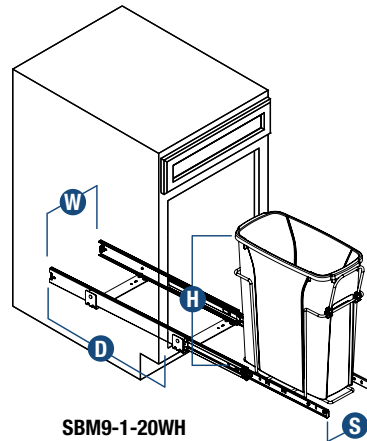

## Standard, Bottom-Mount Waste & Recycling Bins (door-mount optional)

- KV medium-duty ball-bearing precision slides
- Updated wire management system holds bins securely in place
- Pre-assembled units with heavy-duty mounting straps install easily with only four screws
- Clip-on handle comes single and double-bin units. Integrated handle on all triple and four bin units
- Optional Door-Mount Bracket
- Optional lids available

SBM9-1-20WH

SBM15-2-35WH

Stock #	Sliding Assembly Width <b>S</b>	Assembled Product Dimensions			Finish	Capacity per Bin	Number of Bins	Units per Carton	Weight per Carton
		Width <b>W</b>	Height* <b>H</b>	Depth <b>D</b>					
<b>SINGLE BIN UNITS</b>									
SBM9-1-20WH	8" [203 mm]	8" [203 mm]	17-5/16" [440 mm]	20-1/8" [511 mm]	White	20 qt.	1	1	10.3 lbs. [4.7 kg.]
SBM10-1-35WH	9-5/8" [244 mm]	9-5/8" [244 mm]	18-13/16" [478 mm]	20-1/8" [511 mm]	White	35 qt.	1	1	9.4 lbs. [4.3 kg.]
SBM12-1-50WH	11-3/8" [289 mm]	11-3/8" [289 mm]	22-7/8" [581 mm]	20-1/8" [511 mm]	White	50 qt.	1	1	10.5 lbs. [4.8 kg.]
SBM15-1-20WH	14-3/8" [365 mm]	14-3/8" [365 mm]	17-5/16" [440 mm]	16" [406 mm]	White	20 qt.	1	1	9.3 lbs. [4.2 kg.]
SBM15-1-35WH	14-3/8" [365 mm]	14-3/8" [365 mm]	18-3/4" [478 mm]	16" [406 mm]	White	35 qt.	1	1	14.6 lbs. [6.6 kg.]
<b>DOUBLE BIN UNITS</b>									
SBM12-2-27WH	11-3/8" [289 mm]	11-3/8" [289 mm]	18-3/4" [476 mm]	22" [558 mm]	White	27 qt.	2	1	12.9 lbs. [5.9 kg.]
SBM15-2-20WH	14-3/8" [365 mm]	14-3/8" [365 mm]	17-5/16" [440 mm]	20-1/8" [511 mm]	White	20 qt.	2	1	16.8 lbs. [7.6 kg.]
SBM15-2-35WH	14-3/8" [365 mm]	14-3/8" [365 mm]	18-13/16" [478 mm]	22" [558 mm]	White	35 qt.	2	1	18.3 lbs [8.3 kg.]
<b>TRIPLE BIN UNITS</b>									
SBM15-3-20WH	14-3/8" [365 mm]	14-3/8" [365 mm]	17-9/16" [440 mm]	22" [558 mm]	White	20 qt.	3	1	14.9 lbs. [6.8 kg.]
<b>FOUR BIN UNITS</b>									
SBM24-4-27WH	23-3/8" [594 mm]	23-3/8" [594 mm]	19" [483 mm]	22" [558 mm]	White	27 qt.	4	1	18.4 lbs. [8.3 kg.]