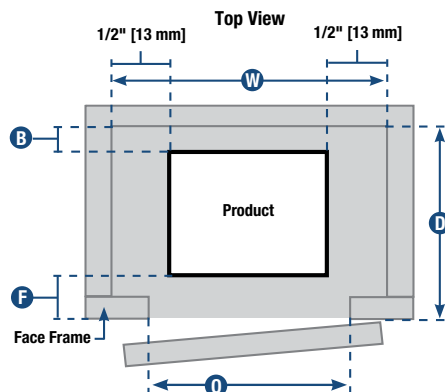

* If using lid, add 3/4".

Dimensions shown are recommended minimum cabinet dimensions and clearances.

Example of Face Frame Cabinet Application