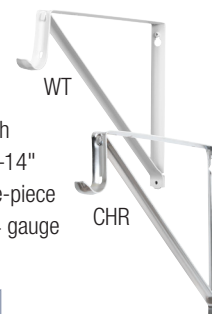

Warm White (WT)

1193BP WT 12

1195 Heavy-Duty Fixed Rod and Shelf Bracket

Finish: Cream White (CREAM)

Bright White (WH)

Packed: 10 per carton

Hook Depth: 2-1/2"

Features: Holds up to 500 lbs. per pair; KV2 compatible; use with up to 1-3/8" OD closet rods; for 11"-14" deep shelves; 11" shelf platform; 12 gauge steel construction

Cream White (CREAM)

1195 CREAM

Bright White (WH)

1195 WH

1196 Heavy-Duty Fixed Rod and Shelf Bracket

Finish: Chrome (CHR), Warm White (WT)

Packed: 10 per carton

Hook Depth: 3"

Features: Holds up to 500 lbs. per pair; use with up to 1-3/8" OD closet rods; for 11"-14" deep shelves; 11" shelf platform; one-piece design provides superior strength; 14 gauge steel construction

Chrome (CHR)

1196BP CHR 12

White (WT)

1196BP WT 12

1197 Heavy-Duty Fixed Rod and Shelf Bracket

Finish: Warm White (WT)

Packed: 10 per carton

Hook Depth: 3"

Features: Holds up to 500 lbs. per pair; use with up to 1-3/8" OD closet rods; for 10-1/2" - 14" deep shelves; 10-5/16" shelf platform; patented Slide-Thru™ feature; 14 gauge steel construction