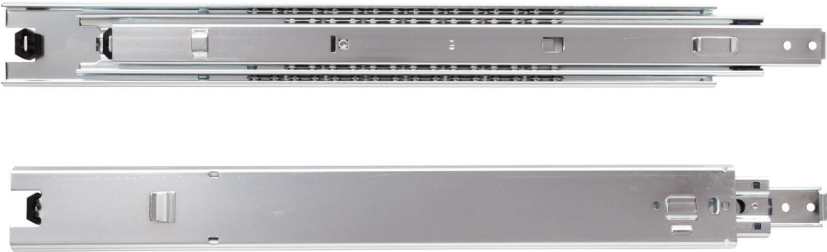

8825 Heavy-Duty Over Travel Metal Cabinet and Drawer Slide

Features

- Bayonet and Belt Loop Mount
- Lever disconnect for easy drawer removal
- Recommended maximum drawer width 42"

Mounting: Side (Bayonet and Belt Loop)
Action: Telescopic action on ball-bearings
Load Rating: 190 lb. class
Height: 2.09" [53mm]
Clearance: .75" + .03" - 0" on each side
Finish: Zinc (ZC)

Configurations

Quantity (Q)	5 pairs; multiple cartons
8825 Zinc (ZC) Finish	
Size	Quantity (Q)
14"	8825Q 14
16"	8825Q 16
18"	8825Q 18
20"	8825Q 20
22"	8825Q 22
24"	8825Q 24
26"	8825Q 26
28"	8825Q 28

Non-stock item – minimum order quantities and additional lead time may apply.