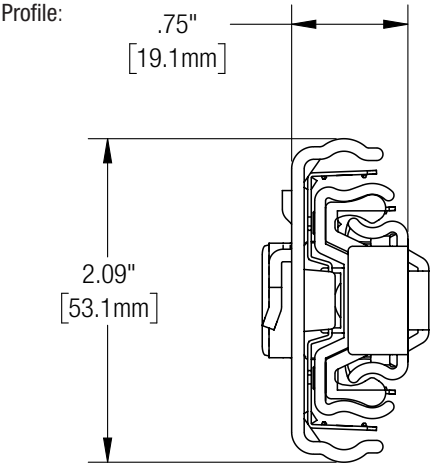

8825 Heavy-Duty Over Travel Metal Cabinet and Drawer Slide

Features

- Bayonet and Belt Loop Mount
- Lever disconnect for easy drawer removal
- Recommended maximum drawer width 42"

Mounting: Side (Bayonet and Belt Loop)
Action: Telescopic action on ball-bearings
Load Rating: 190 lb. class
Height: 2.09" [53mm]
Clearance: .75" + .03" - 0" on each side
Finish: Zinc (ZC)

Configurations

Quantity (Q)	5 pairs; multiple cartons
8825 Zinc (ZC) Finish	
Size	Quantity (Q)
14"	8825Q 14
16"	8825Q 16
18"	8825Q 18
20"	8825Q 20
22"	8825Q 22
24"	8825Q 24
26"	8825Q 26
28"	8825Q 28

Non-stock item – minimum order quantities and additional lead time may apply.