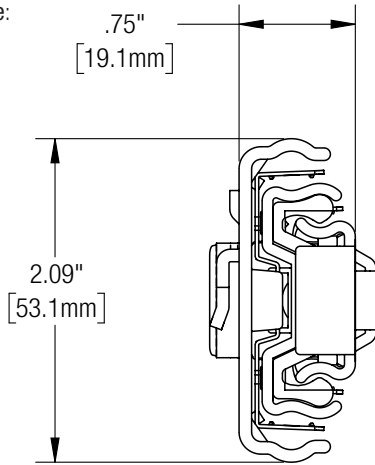

## Features

- Bayonet and Belt Loop Mount
- Lever disconnect for easy drawer removal
- Recommended maximum drawer width 42"

**Mounting:** Side (Bayonet and Belt Loop)

**Action:** Telescopic action on ball-bearings

**Load Rating:** 200 lb. class

**Height:** 2.09" [53mm]

**Clearance:** .75" + .03" - 0" on each side

**Finish:** Zinc (ZC)

**Profile:**

## Configurations

Quantity (Q)	5 pairs; multiple cartons
<b>8820 Zinc (ZC) Finish</b>	
<b>Size</b>	<b>Quantity (Q)</b>
14"	8820Q 14
16"	8820Q 16
18"	8820Q 18
20"	8820Q 20
22"	8820Q 22
24"	8820Q 24
26"	8820Q 26
28"	8820Q 28