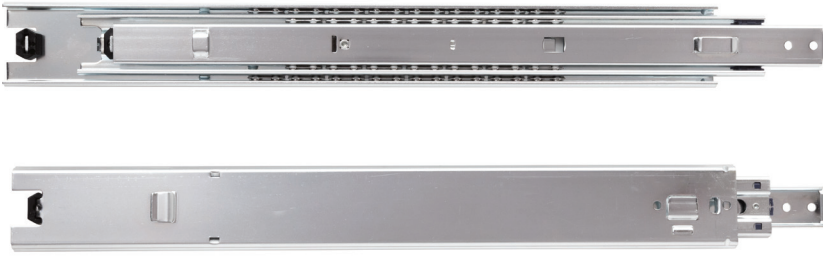

# 8820 Heavy-Duty Full Extension Metal Cabinet and Drawer Slide

## Features

- Bayonet and Belt Loop Mount
- Lever disconnect for easy drawer removal
- Recommended maximum drawer width 42"

**Mounting:** Side (Bayonet and Belt Loop)

**Action:** Telescopic action on ball-bearings

**Load Rating:** 200 lb. class

**Height:** 2.09" [53mm]

**Clearance:** .75" + .03" - 0" on each side

**Finish:** Zinc (ZC)

**Profile:**

## Configurations

Quantity (Q)	5 pairs; multiple cartons
<b>8820 Zinc (ZC) Finish</b>	
<b>Size</b>	<b>Quantity (Q)</b>
14"	8820Q 14
16"	8820Q 16
18"	8820Q 18
20"	8820Q 20
22"	8820Q 22
24"	8820Q 24
26"	8820Q 26
28"	8820Q 28