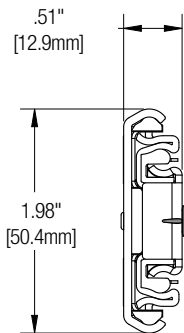

## Features

- Patented Force Management (FM) Soft-Close Technology
- Butterfly lever disconnect
- Non-handed design
- Recommended maximum drawer width 36"

**Mounting:** Side

**Action:** Telescopic movement on ball-bearings

**Load Rating:** 150 lb.

Max. Drawer Width: 36"

Slides: 18"

Drawer Width: 36"

Cycles: 50,000 (center pull)

**Height:** 1.98" [50.4mm]

**Clearance:** .51" + .01"- 0" on each side

**Finish:** Zinc (ZC)

## Configurations

Bulk (B)	5 pairs per carton without screws
<b>8650 Zinc (ZC) Finish</b>	
<b>Size</b>	<b>Bulk (B)</b>
14"	8650FMB 14
16"	8650FMB 16
18"	8650FMB 18
20"	8650FMB 20
22"	8650FMB 22
24"	8650FMB 24
26"	8650FMB 26
28"	8650FMB 28

<b>Recommended Fasteners</b>	
	#7 x 1/2" Truss Head Screws

**14" and 16" less than full extension**  
**14" extension = 11"; 16" extension = 15"**