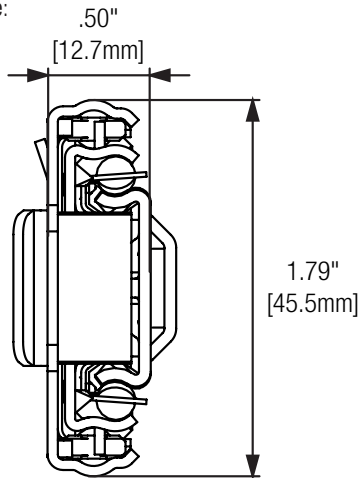

8420 Full Extension Metal Cabinet and Drawer Slide

Features

- Bayonet and Belt Loop Mount
- Lever disconnect for easy drawer removal
- Recommended maximum drawer width 24"

Mounting: Side (Bayonet and Belt Loop)

Action: Telescopic action on ball-bearings

Load Rating: 100 lb. class

Height: 1.79" [45.5mm]

Clearance: .50" + .03" - 0" on each side

Finish: Anochrome (ANO), Ebony Black (EB)

Profile:

Configurations

Quantity (Q)	20 pairs without screws; multiple cartons
8420 Anochrome (ANO) Finish	
Size	Quantity (Q)
14"	8420Q 14
16"	8420Q 16
18"	8420Q 18
20"	8420Q 20
22"	8420Q 22
24"	8420Q 24
26"	8420Q 26
28"	8420Q 28
8420 Ebony Black (EB) Finish	
14"	8420Q EB 14
16"	8420Q EB 16
18"	8420Q EB 18
20"	8420Q EB 20
22"	8420Q EB 22
24"	8420Q EB 24
26"	8420Q EB 26
28"	8420Q EB 28