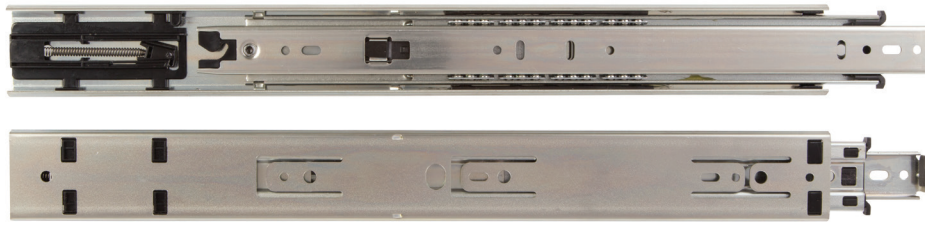

# 8417, 8419, 8400RV Self-Closing Drawer Slides

## Features

- 32mm hole pattern with direct access mounting
- Self-closing feature
- 8400RV features a stronger spring for mobile applications
- Recommended maximum drawer width 24"

**8417:** Self-closing full extension drawer slide  
**8419:** Self-closing 1" over travel drawer slide  
**8400RV:** Heavy-Duty self-closing full extension drawer slide  
**Mounting:** Side  
**Action:** Telescopic movement on ball-bearings  
**Load Rating:** 100 lb. class (8417/8400RV); 90 lb. class (8419)  
**Height:** 1.79" [45.5mm]  
**Clearance:** .50" + .03" - 0" on each side  
**Finish:** Anochrome (ANO), Ebony Black (EB), White (WH)