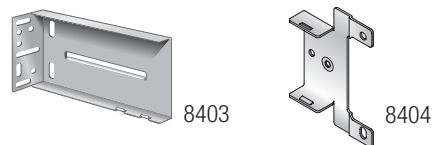

Product	Front or Rear	Finish	Pack
8403	Rear	Zinc (ZC)	20 brackets/carton
8403BBL	Rear	Zinc (ZC)	400 brackets/carton
8404	Front	Zinc (ZC)	20 brackets/carton
8404B	Front	Zinc (ZC)	400 brackets/carton
8404 EB	Front	Ebony Black (EB)	20 brackets/carton
8404BBL	Front	Zinc (ZC)	400 brackets/carton
8404B KIT	Both	Zinc (ZC)	2 [8403] + 2 [8404] + screws

Configurations

Bulk (B)	10 pairs per carton without screws	
Poly (P)	1 pair per bag with screws; 10 pairs per carton	
8417 Anochrome (ANO) Finish		
Size	Bulk (B)	Poly (P)
12"	8417B 12	8417P 12
14"	8417B 14	8417P 14
16"	8417B 16	8417P 16
18"	8417B 18	8417P 18
20"	8417B 20	8417P 20
22"	8417B 22	8417P 22
24"	8417B 24	8417P 24
26"	8417B 26	8417P 26
8417 Ebony Black (EB) Finish		
12"	8417B EB 12	–
14"	8417B EB 14	–
16"	8417B EB 16	–
18"	8417B EB 18	–
20"	8417B EB 20	–
22"	8417B EB 22	–
24"	8417B EB 24	–
26"	8417B EB 26	–
8417 White (WH) Finish		
12"	8417B WH 12	–
14"	8417B WH 14	–
16"	8417B WH 16	–
18"	8417B WH 18	–
20"	8417B WH 20	–
22"	8417B WH 22	–
24"	8417B WH 24	–
26"	8417B WH 26	–
8419 Anochrome (ANO) Finish		
14"	8419B 14	8419P 14
16"	8419B 16	8419P 16
18"	8419B 18	8419P 18
20"	8419B 20	8419P 20
22"	8419B 22	8419P 22
24"	8419B 24	8419P 24
26"	8419B 26	8419P 26
8419 Ebony Black (EB) Finish		
14"	8419B EB 14	8419P EB 14
16"	8419B EB 16	8419P EB 16
18"	8419B EB 18	8419P EB 18
20"	8419B EB 20	8419P EB 20
22"	8419B EB 22	8419P EB 22
24"	8419B EB 24	8419P EB 24
26"	8419B EB 26	8419P EB 26
8400RV Anochrome (ANO) Finish		
10"	8400BRV 10	–
12"	8400BRV 12	–
14"	8400BRV 14	–
16"	8400BRV 16	–
18"	8400BRV 18	–
20"	8400BRV 20	–
22"	8400BRV 22	–
24"	8400BRV 24	–
26"	8400BRV 26	–
28"	8400BRV 28	–

■ Non-stock item – minimum order quantities and additional lead time may apply.