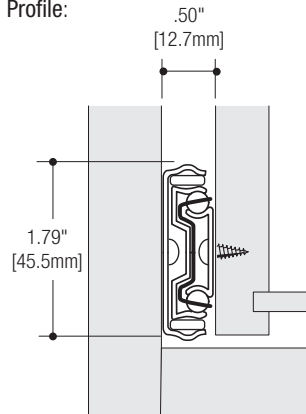

Features

- 32mm hole pattern with direct access mounting
- Self-closing feature
- 8400RV features a stronger spring for mobile applications
- Recommended maximum drawer width 24"

8417: Self-closing full extension drawer slide
8419: Self-closing 1" over travel drawer slide
8400RV: Heavy-Duty self-closing full extension drawer slide
Mounting: Side
Action: Telescopic movement on ball-bearings
Load Rating: 100 lb. class (8417/8400RV); 90 lb. class (8419)
Height: 1.79" [45.5mm]
Clearance: .50" + .03" - 0" on each side
Finish: Anochrome (ANO), Ebony Black (EB), White (WH)

Profile:

Mounting Brackets