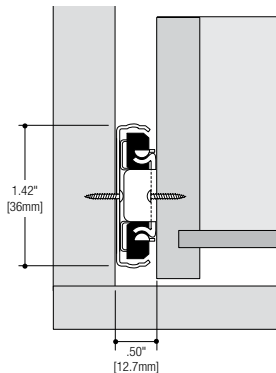

4450 Low Profile Full Extension Soft-Close Drawer Slide

Features

- Lever release
- Soft-close module
- Recommended maximum drawer width 24"

Mounting: Side

Action: Soft-close

Load Rating: 65 lb. class

Height: 1.42" [36mm]

Clearance: .50" + .03" - 0" on each side

Finish: Zinc (ZC)

Profile:

Configurations

Bulk (B)	10 pairs per carton without screws
4450 Zinc (ZC) Finish	
Size	Bulk (B)
10" (250mm)	4450B 10
12" (300mm)	4450B 12
14" (350mm)	4450B 14
16" (400mm)	4450B 16
18" (450mm)	4450B 18
20" (500mm)	4450B 20
22" (550mm)	4450B 22
24" (600mm)	4450B 24

Recommended Fasteners	
	#6 x 1/2" Truss Head

Less than Full Extension: 10" = 7.8" Extension

Mounting Brackets

4101B
Rear Mounting Bracket

4104B
Front Face Frame Bracket

- Non-handed snap-on design

Product	Pack
4101B	20 per carton
4104B	20 per carton