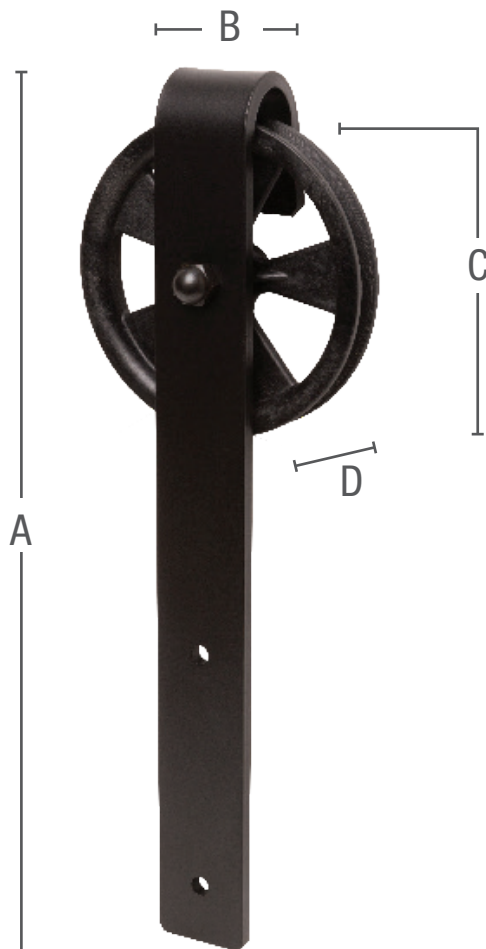

# 5" Hook Style Carrier Kit

Aluminum Flat Rail  
Face Mount

Transform any space with a harmonious blend of old and new. Knapé & Vogt's classic black Aluminum Flat Rail Barn Door Hardware is sleek and quiet. Four unique carrier styles offer understated appeal in a host of settings from loft or office to cabinet, wall unit, bedroom or studio.

## Features

- Kit Includes: 6' rail, 2 carriers, 5 wall mounts, end stops, floor guide and fasteners
- Carrier styles in black offer a sleek look and quiet glide along the rail
- Aluminum rail supports wall mounting brackets at any point along the length of the rail for ease of installation
- Durable powder coated black finish
- Face mount carriers for wood applications up to 1-1/2" thick
- Maximum weight load is 250 lbs.
- Additional 4' and 8' rail lengths and splice kits available

## Carrier Dimensions

Top of rail to top of carrier .....	5-1/4"
A. Overall length of strap and wheel .....	14-1/4"
B. Width of strap .....	1-5/8"
C. Wheel width.....	5"
D. Wheel thickness.....	1"