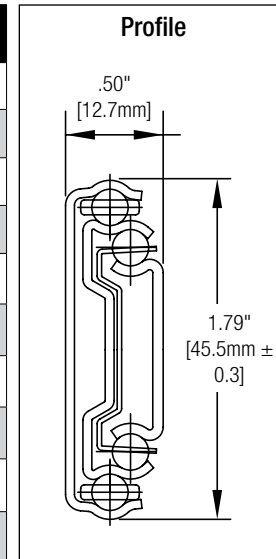

# Corrosion Resistant Finish KV6300 Full Extension Drawer Slide

Part Number	Size	Slide Length	Slide Travel	A	B	C	D	E	F	G	H	J
6300P CR 10	10"	250mm [9.83"]	254mm [10.0"]	—	—	192mm [7.56"]	—	—	—	—	—	—
6300P CR 12	12"	300mm [11.8"]	305mm [12.0 in]	—	—	242mm [9.53"]	—	—	—	224mm [8.82"]	—	—
6300P CR 14	14"	350mm [13.78"]	356mm [14.0"]	96mm [3.78"]	—	292mm [11.5"]	—	—	—	224mm [8.82"]	—	—
6300P CR 16	16"	400mm [15.75"]	406mm [16.0 in]	96mm [3.78"]	—	342mm [13.46"]	—	—	—	224mm [8.82"]	320mm [12.6"]	—
6300P CR 18	18"	450mm [17.72"]	453mm [17.8"]	128mm [5.03"]	—	294mm [11.58"]	392mm [15.43"]	—	—	224mm [8.82"]	352mm [13.86"]	—
6300P CR 20	20"	500mm [19.69"]	515mm [20.3"]	96mm [3.78"]	160mm [6.3"]	344mm [13.54"]	442mm [17.40"]	—	—	224mm [8.82"]	416mm [16.38"]	—
6300P CR 22	22"	550mm [21.65"]	565mm [22.2"]	96mm [3.78"]	160mm [6.3"]	352mm [13.86"]	394mm [15.51"]	492mm [19.37"]	—	224mm [8.82"]	352mm [13.86"]	448mm [17.64"]
6300P CR 24	24"	600mm [23.62"]	615mm [24.2"]	128mm [5.03"]	192mm [7.56"]	384mm [15.12"]	444mm [17.48"]	542mm [21.34"]	—	224mm [8.82"]	352mm [13.86"]	480mm [18.9"]
6300P CR 26	26"	650mm [25.59"]	665mm [26.2"]	128mm [5.03"]	224mm [8.82"]	416mm [16.38"]	494mm [19.45"]	592mm [23.31"]	—	224mm [8.82"]	352mm [13.86"]	544mm [21.42"]
6300P CR 28	28"	700mm [27.56"]	712mm [28.0"]	128mm [5.03"]	224mm [8.82"]	416mm [16.38"]	480mm [18.9"]	544mm [21.42"]	642mm [25.28"]	224mm [8.82"]	352mm [13.86"]	544mm [21.42"]

**Height:** 1.79" [45.5mm (±0.3)]  
**Finish:** Corrosion Resistant Finish  
**Action:** Full Extension  
**Sizes:** 10" [250mm], 12" [300mm], 14" [350mm], 16" [400mm], 18" [450mm], 20" [500mm], 22" [550mm], 24" [600mm], 26" [650mm], 28" [700mm]