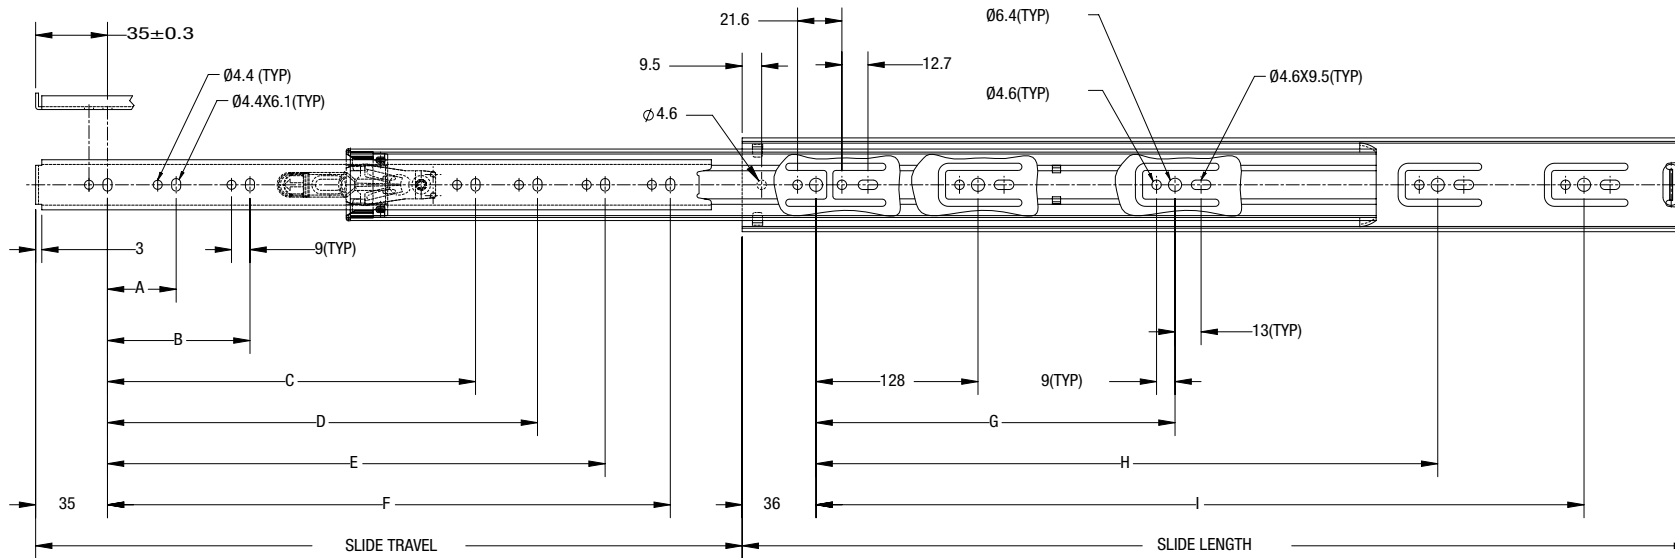

Corrosion Resistant Finish KV6300 Full Extension Drawer Slide

Part Number	Size	Slide Length	Slide Travel	A	B	C	D	E	F	G	H	J
6300P CR 10	10"	250mm [9.83"]	254mm [10.0"]	—	—	192mm [7.56"]	—	—	—	—	—	—
6300P CR 12	12"	300mm [11.8"]	305mm [12.0 in]	—	—	242mm [9.53"]	—	—	—	224mm [8.82"]	—	—
6300P CR 14	14"	350mm [13.78"]	356mm [14.0"]	96mm [3.78"]	—	292mm [11.5"]	—	—	—	224mm [8.82"]	—	—
6300P CR 16	16"	400mm [15.75"]	406mm [16.0 in]	96mm [3.78"]	—	342mm [13.46"]	—	—	—	224mm [8.82"]	320mm [12.6"]	—
6300P CR 18	18"	450mm [17.72"]	453mm [17.8"]	128mm [5.03"]	—	294mm [11.58"]	392mm [15.43"]	—	—	224mm [8.82"]	352mm [13.86"]	—
6300P CR 20	20"	500mm [19.69"]	515mm [20.3"]	96mm [3.78"]	160mm [6.3"]	344mm [13.54"]	442mm [17.40"]	—	—	224mm [8.82"]	416mm [16.38"]	—
6300P CR 22	22"	550mm [21.65"]	565mm [22.2"]	96mm [3.78"]	160mm [6.3"]	352mm [13.86"]	394mm [15.51"]	492mm [19.37"]	—	224mm [8.82"]	352mm [13.86"]	448mm [17.64"]
6300P CR 24	24"	600mm [23.62"]	615mm [24.2"]	128mm [5.03"]	192mm [7.56"]	384mm [15.12"]	444mm [17.48"]	542mm [21.34"]	—	224mm [8.82"]	352mm [13.86"]	480mm [18.9"]
6300P CR 26	26"	650mm [25.59"]	665mm [26.2"]	128mm [5.03"]	224mm [8.82"]	416mm [16.38"]	494mm [19.45"]	592mm [23.31"]	—	224mm [8.82"]	352mm [13.86"]	544mm [21.42"]
6300P CR 28	28"	700mm [27.56"]	712mm [28.0"]	128mm [5.03"]	224mm [8.82"]	416mm [16.38"]	480mm [18.9"]	544mm [21.42"]	642mm [25.28"]	224mm [8.82"]	352mm [13.86"]	544mm [21.42"]