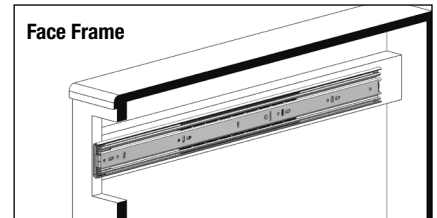

8655FM Heavy-Duty Soft-Close Over Travel Drawer Slide

| SKU Number | Slide Size inchi/mm | Length inchi/mm | Travel inchi/mm | A inchi/mm | B inchi/mm | C inchi/mm | D inchi/mm | E inchi/mm | F inchi/mm | G Inchi/mm | H Inchi/mm |
|------------|------------------------|--------------------|--------------------|------------------|------------------|-------------------|-------------------|------------------|------------------|-------------------|-------------------|
| 8655FMB 18 | 18" [450mm] | 17.7" [450mm] | 19" [483mm] | 5.04" [128mm] | - | 8.88" [226mm] | - | 5.04" [128mm] | 8.82" [224mm] | - | - |
| 8655FMB 20 | 20" [500mm] | 19.7" [500mm] | 21" [533mm] | 5.04" [128mm] | - | 9.92" [252mm] | - | 5.04" [128mm] | 8.82" [224mm] | 11.34" [288mm] | - |
| 8655FMB 22 | 22" [550mm] | 21.7" [550mm] | 23" [584mm] | 5.04" [128mm] | - | 10.95" [278mm] | 15" [381mm] | 5.04" [128mm] | 8.82" [224mm] | 12.60" [320mm] | - |
| 8655FMB 24 | 24" [600mm] | 23.6" [600mm] | 25" [635mm] | 5.04" [128mm] | 8.82" [224mm] | 11.98" [304mm] | 16.38" [416mm] | 5.04" [128mm] | 8.82" [224mm] | 13.68" [352mm] | - |
| 8655FMB 26 | 26" [650mm] | 25.6" [650mm] | 27" [686mm] | 5.04" [128mm] | 8.82" [224mm] | 13.01" [331mm] | 19" [482mm] | 5.04" [128mm] | 8.82" [224mm] | 13.68" [352mm] | 16.86" [416mm] |
| 8655FMB 28 | 28" [700mm] | 27.56" [700mm] | 29" [737mm] | 5.04" [128mm] | 8.82" [224mm] | 14.04" [357mm] | 20.16" [512mm] | 5.04" [128mm] | 8.82" [224mm] | 13.68" [352mm] | 18.90" [480mm] |

Model: 8655FM Soft-Close Over Travel Drawer Slide

Mounting: Side

Load Class: 140 lbs.

Disconnect: Butterfly Lever

Hole Pattern: 32mm and Traditional

Face Frame Mounting: Requires slide to be blocked out. See Face Frame diagram.