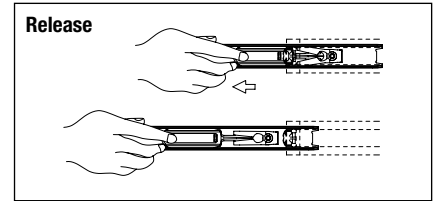

8655FM Heavy-Duty Soft-Close Over Travel Drawer Slide

| SKU Number | Slide Size inchi/mm | Length inchi/mm | Travel inchi/mm | A inchi/mm | B inchi/mm | C inchi/mm | D inchi/mm | E inchi/mm | F inchi/mm | G Inchi/mm | H Inchi/mm |
|------------|------------------------|--------------------|--------------------|------------------|------------------|-------------------|-------------------|------------------|------------------|-------------------|-------------------|
| 8655FMB 18 | 18" [450mm] | 17.7" [450mm] | 19" [483mm] | 5.04" [128mm] | - | 8.88" [226mm] | - | 5.04" [128mm] | 8.82" [224mm] | - | - |
| 8655FMB 20 | 20" [500mm] | 19.7" [500mm] | 21" [533mm] | 5.04" [128mm] | - | 9.92" [252mm] | - | 5.04" [128mm] | 8.82" [224mm] | 11.34" [288mm] | - |
| 8655FMB 22 | 22" [550mm] | 21.7" [550mm] | 23" [584mm] | 5.04" [128mm] | - | 10.95" [278mm] | 15" [381mm] | 5.04" [128mm] | 8.82" [224mm] | 12.60" [320mm] | - |
| 8655FMB 24 | 24" [600mm] | 23.6" [600mm] | 25" [635mm] | 5.04" [128mm] | 8.82" [224mm] | 11.98" [304mm] | 16.38" [416mm] | 5.04" [128mm] | 8.82" [224mm] | 13.68" [352mm] | - |
| 8655FMB 26 | 26" [650mm] | 25.6" [650mm] | 27" [686mm] | 5.04" [128mm] | 8.82" [224mm] | 13.01" [331mm] | 19" [482mm] | 5.04" [128mm] | 8.82" [224mm] | 13.68" [352mm] | 16.86" [416mm] |
| 8655FMB 28 | 28" [700mm] | 27.56" [700mm] | 29" [737mm] | 5.04" [128mm] | 8.82" [224mm] | 14.04" [357mm] | 20.16" [512mm] | 5.04" [128mm] | 8.82" [224mm] | 13.68" [352mm] | 18.90" [480mm] |

Model: 8655FM Soft-Close Over Travel Drawer Slide

Mounting: Side

Load Class: 140 lbs.

Disconnect: Butterfly Lever

Hole Pattern: 32mm and Traditional

Face Frame Mounting: Requires slide to be blocked out. See Face Frame diagram.

Type: Ball-Bearing

Travel: Over Travel

Finish: Zinc

Length: 18", 20", 22", 24", 26", 28"

Clearance: .51" + .01" - .0" on each side

Height: 1.98" [50.4mm]

Packaging: Bulk Pack (8655B): all sizes - 5 pair per carton