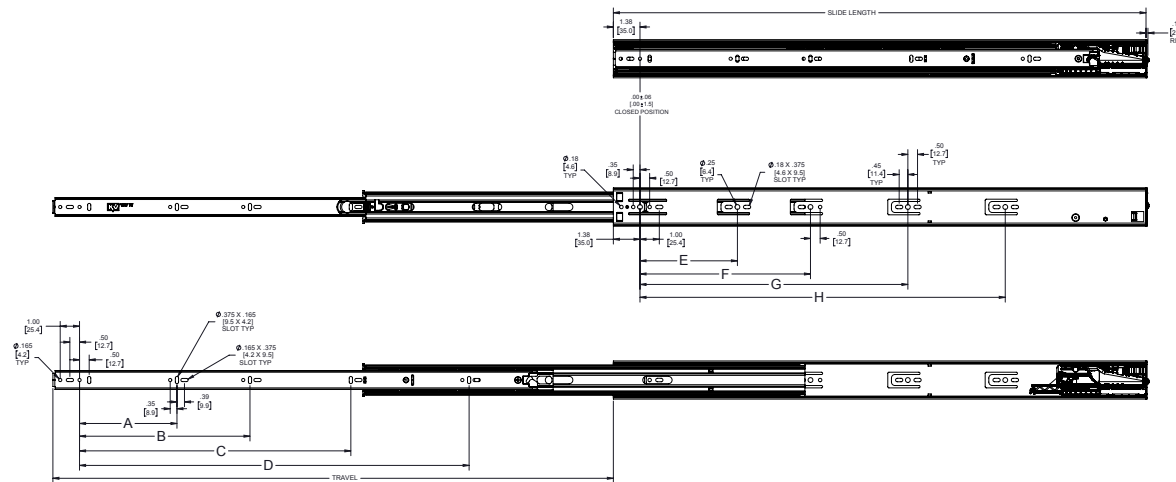

8655FM Heavy-Duty Soft-Close Over Travel Drawer Slide

| SKU Number | Slide Size inchi/mm | Length inchi/mm | Travel inchi/mm | A inchi/mm | B inchi/mm | C inchi/mm | D inchi/mm | E inchi/mm | F inchi/mm | G Inchi/mm | H Inchi/mm |
|------------|------------------------|--------------------|--------------------|------------------|------------------|-------------------|-------------------|------------------|------------------|-------------------|-------------------|
| 8655FMB 18 | 18" [450mm] | 17.7" [450mm] | 19" [483mm] | 5.04" [128mm] | - | 8.88" [226mm] | - | 5.04" [128mm] | 8.82" [224mm] | - | - |
| 8655FMB 20 | 20" [500mm] | 19.7" [500mm] | 21" [533mm] | 5.04" [128mm] | - | 9.92" [252mm] | - | 5.04" [128mm] | 8.82" [224mm] | 11.34" [288mm] | - |
| 8655FMB 22 | 22" [550mm] | 21.7" [550mm] | 23" [584mm] | 5.04" [128mm] | - | 10.95" [278mm] | 15" [381mm] | 5.04" [128mm] | 8.82" [224mm] | 12.60" [320mm] | - |
| 8655FMB 24 | 24" [600mm] | 23.6" [600mm] | 25" [635mm] | 5.04" [128mm] | 8.82" [224mm] | 11.98" [304mm] | 16.38" [416mm] | 5.04" [128mm] | 8.82" [224mm] | 13.68" [352mm] | - |
| 8655FMB 26 | 26" [650mm] | 25.6" [650mm] | 27" [686mm] | 5.04" [128mm] | 8.82" [224mm] | 13.01" [331mm] | 19" [482mm] | 5.04" [128mm] | 8.82" [224mm] | 13.68" [352mm] | 16.86" [416mm] |
| 8655FMB 28 | 28" [700mm] | 27.56" [700mm] | 29" [737mm] | 5.04" [128mm] | 8.82" [224mm] | 14.04" [357mm] | 20.16" [512mm] | 5.04" [128mm] | 8.82" [224mm] | 13.68" [352mm] | 18.90" [480mm] |

Model: 8655FM Soft-Close Over Travel Drawer Slide

Mounting: Side

Load Class: 140 lbs.

Disconnect: Butterfly Lever

Hole Pattern: 32mm and Traditional

Face Frame Mounting: Requires slide to be blocked out. See Face Frame diagram.

Type: Ball-Bearing

Travel: Over Travel

Finish: Zinc

Length: 18", 20", 22", 24", 26", 28"

Clearance: .51" + .01" - .0" on each side

Height: 1.98" [50.4mm]

Packaging: Bulk Pack (8655B): all sizes - 5 pair per carton

Action: Telescopic

Slide Configuration: Unhanded