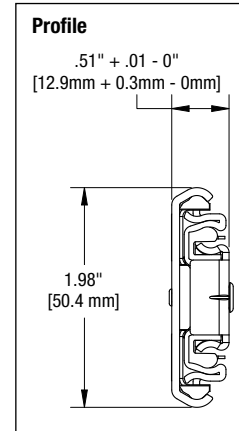

8655FM Heavy-Duty Soft-Close Over Travel Drawer Slide

| SKU Number | Slide Size inchi/mm | Length inchi/mm | Travel inchi/mm | A inchi/mm | B inchi/mm | C inchi/mm | D inchi/mm | E inchi/mm | F inchi/mm | G Inchi/mm | H Inchi/mm |
|------------|------------------------|--------------------|--------------------|------------------|------------------|-------------------|-------------------|------------------|------------------|-------------------|-------------------|
| 8655FMB 18 | 18" [450mm] | 17.7" [450mm] | 19" [483mm] | 5.04" [128mm] | - | 8.88" [226mm] | - | 5.04" [128mm] | 8.82" [224mm] | - | - |
| 8655FMB 20 | 20" [500mm] | 19.7" [500mm] | 21" [533mm] | 5.04" [128mm] | - | 9.92" [252mm] | - | 5.04" [128mm] | 8.82" [224mm] | 11.34" [288mm] | - |
| 8655FMB 22 | 22" [550mm] | 21.7" [550mm] | 23" [584mm] | 5.04" [128mm] | - | 10.95" [278mm] | 15" [381mm] | 5.04" [128mm] | 8.82" [224mm] | 12.60" [320mm] | - |
| 8655FMB 24 | 24" [600mm] | 23.6" [600mm] | 25" [635mm] | 5.04" [128mm] | 8.82" [224mm] | 11.98" [304mm] | 16.38" [416mm] | 5.04" [128mm] | 8.82" [224mm] | 13.68" [352mm] | - |
| 8655FMB 26 | 26" [650mm] | 25.6" [650mm] | 27" [686mm] | 5.04" [128mm] | 8.82" [224mm] | 13.01" [331mm] | 19" [482mm] | 5.04" [128mm] | 8.82" [224mm] | 13.68" [352mm] | 16.86" [416mm] |
| 8655FMB 28 | 28" [700mm] | 27.56" [700mm] | 29" [737mm] | 5.04" [128mm] | 8.82" [224mm] | 14.04" [357mm] | 20.16" [512mm] | 5.04" [128mm] | 8.82" [224mm] | 13.68" [352mm] | 18.90" [480mm] |

Model: 8655FM Soft-Close Over Travel Drawer Slide

Mounting: Side

Load Class: 140 lbs.

Disconnect: Butterfly Lever

Hole Pattern: 32mm and Traditional

Face Frame Mounting: Requires slide to be blocked out. See Face Frame diagram.

Type: Ball-Bearing

Travel: Over Travel

Finish: Zinc

Length: 18", 20", 22", 24", 26", 28"

Clearance: .51" + .01" - .0" on each side

Height: 1.98" [50.4mm]

Packaging: Bulk Pack (8655B): all sizes - 5 pair per carton