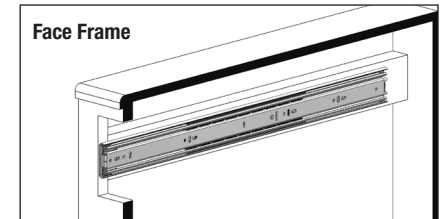

8810 Full Extension Ball-Bearing Heavy-Duty Drawer Slide

SKU Number	Slide Size inch/mm	Length inch/mm	Travel inch/mm	A inch/mm	B inch/mm	C inch/mm	D inch/mm	E inch/mm	F inch/mm	G inch/mm	H inch/mm	J inch/mm
8810B 10	10" [250mm]	9.84" [250mm]	10" [254mm]	-	-	-	-	7.16" [182mm]	5.04" [128mm]	-	-	-
8810B 12	12" [300mm]	11.81" [300mm]	12" [305mm]	-	-	-	-	9.13" [232mm]	5.04" [128mm]	8.82" [224mm]	-	-
8810B 14	14" [350mm]	13.78" [350mm]	14" [356mm]	-	-	-	10.08" [256mm]	-	6.30" [160mm]	8.82" [224mm]	-	-
8810B 16	16" [400mm]	15.75" [400mm]	16" [406mm]	-	-	-	11.34" [288mm]	-	-	8.82" [224mm]	12.60" [320mm]	-
8810B 18	18" [450mm]	17.72" [450mm]	18" [457mm]	5.04" [128mm]	-	-	12.60" [320mm]	-	5.04" [128mm]	8.82" [224mm]	13.86" [352mm]	-
8810B 20	20" [500mm]	19.69" [500mm]	20" [508mm]	5.04" [128mm]	-	-	15.12" [384mm]	-	5.04" [128mm]	8.82" [224mm]	-	16.38" [416mm]
8810B 22	22" [550mm]	21.65" [550mm]	22" [559mm]	5.04" [128mm]	-	-	16.38" [416mm]	-	5.04" [128mm]	10.08" [256mm]	13.86" [352mm]	17.64" [448mm]
8810B 24	24" [600mm]	23.62" [600mm]	24" [610mm]	5.04" [128mm]	8.82" [224mm]	16.38" [416mm]	20.16" [512mm]	-	5.04" [128mm]	-	13.86" [352mm]	18.90" [480mm]
8810B 26	26" [650mm]	25.59" [650mm]	26" [660mm]	5.04" [128mm]	8.82" [224mm]	-	20.16" [512mm]	-	5.04" [128mm]	8.82" [224mm]	13.86" [352mm]	21.42" [544mm]
8810B 28	28" [700mm]	27.56" [700mm]	28" [711mm]	5.04" [128mm]	8.82" [224mm]	20.16" [512mm]	23.94" [608mm]	-	5.04" [128mm]	8.82" [224mm]	13.86" [352mm]	21.42" [544mm]

Model: 8810 Full Extension Drawer Slide
Load Rating: 200 lb.
Type: Ball-Bearing, Telescopic
Travel: Full Extension
Mounting: Side
Disconnect: Butterfly Lever Release
Slide Configuration: Unhanded
Hole Pattern: 32mm and Traditional
Face Frame Mounting: Requires slide to be blocked out. See Face Frame diagram.
Height: 2.09" [53mm]
Clearance: .765" + .02" - .01" on each side
Finish: Zinc
Length: 10", 12", 14", 16", 18", 20", 22", 24", 26", 28"
Packaging: Bulk Pack (8810B): all sizes - 4 pair per carton
Fastener: #8 or #10 x 5/8" Phillips Flathead (fasteners not included)