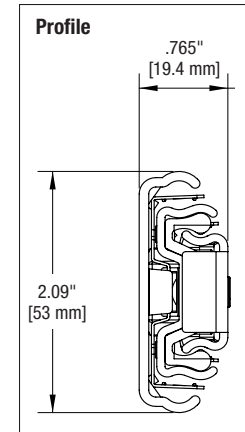

8810 Full Extension Ball-Bearing Heavy-Duty Drawer Slide

SKU Number	Slide Size inch/mm	Length inch/mm	Travel inch/mm	A inch/mm	B inch/mm	C inch/mm	D inch/mm	E inch/mm	F inch/mm	G inch/mm	H inch/mm	J inch/mm
8810B 10	10" [250mm]	9.84" [250mm]	10" [254mm]	-	-	-	-	7.16" [182mm]	5.04" [128mm]	-	-	-
8810B 12	12" [300mm]	11.81" [300mm]	12" [305mm]	-	-	-	-	9.13" [232mm]	5.04" [128mm]	8.82" [224mm]	-	-
8810B 14	14" [350mm]	13.78" [350mm]	14" [356mm]	-	-	-	10.08" [256mm]	-	6.30" [160mm]	8.82" [224mm]	-	-
8810B 16	16" [400mm]	15.75" [400mm]	16" [406mm]	-	-	-	11.34" [288mm]	-	-	8.82" [224mm]	12.60" [320mm]	-
8810B 18	18" [450mm]	17.72" [450mm]	18" [457mm]	5.04" [128mm]	-	-	12.60" [320mm]	-	5.04" [128mm]	8.82" [224mm]	13.86" [352mm]	-
8810B 20	20" [500mm]	19.69" [500mm]	20" [508mm]	5.04" [128mm]	-	-	15.12" [384mm]	-	5.04" [128mm]	8.82" [224mm]	-	16.38" [416mm]
8810B 22	22" [550mm]	21.65" [550mm]	22" [559mm]	5.04" [128mm]	-	-	16.38" [416mm]	-	5.04" [128mm]	10.08" [256mm]	13.86" [352mm]	17.64" [448mm]
8810B 24	24" [600mm]	23.62" [600mm]	24" [610mm]	5.04" [128mm]	8.82" [224mm]	16.38" [416mm]	20.16" [512mm]	-	5.04" [128mm]	-	13.86" [352mm]	18.90" [480mm]
8810B 26	26" [650mm]	25.59" [650mm]	26" [660mm]	5.04" [128mm]	8.82" [224mm]	-	20.16" [512mm]	-	5.04" [128mm]	8.82" [224mm]	13.86" [352mm]	21.42" [544mm]
8810B 28	28" [700mm]	27.56" [700mm]	28" [711mm]	5.04" [128mm]	8.82" [224mm]	20.16" [512mm]	23.94" [608mm]	-	5.04" [128mm]	8.82" [224mm]	13.86" [352mm]	21.42" [544mm]

Model: 8810 Full Extension Drawer Slide
Load Rating: 200 lb.
Type: Ball-Bearing, Telescopic
Travel: Full Extension
Mounting: Side
Disconnect: Butterfly Lever Release
Slide Configuration: Unhanded
Hole Pattern: 32mm and Traditional
Face Frame Mounting: Requires slide to be blocked out. See Face Frame diagram.
Height: 2.09" [53mm]
Clearance: .765" + .02" - .01" on each side
Finish: Zinc
Length: 10", 12", 14", 16", 18", 20", 22", 24", 26", 28"
Packaging: Bulk Pack (8810B): all sizes - 4 pair per carton
Fastener: #8 or #10 x 5/8" Phillips Flathead (fasteners not included)