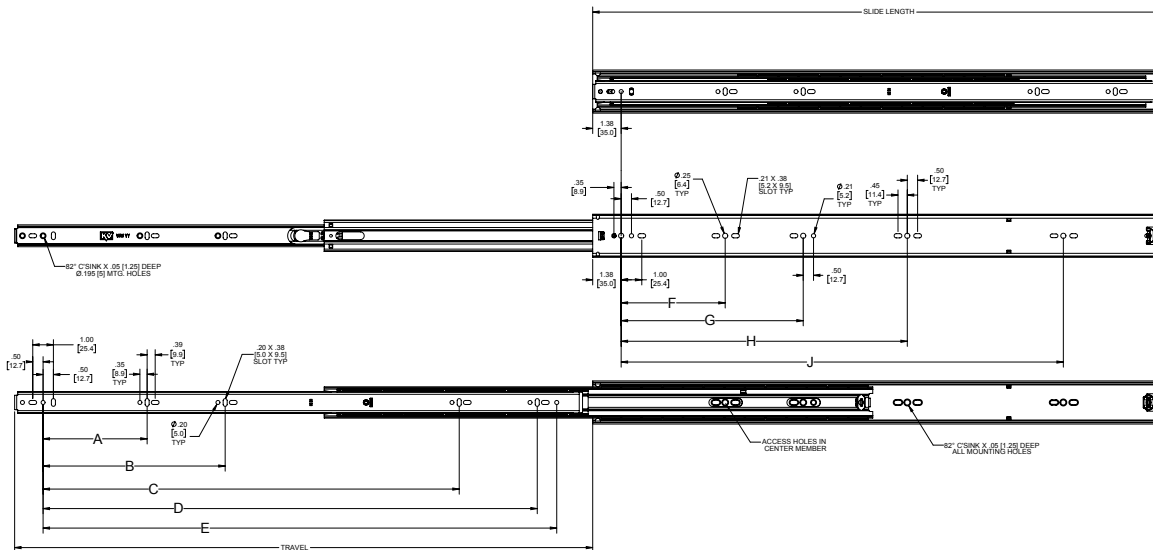

8810 Full Extension Ball-Bearing Heavy-Duty Drawer Slide

SKU Number	Slide Size inch/mm	Length inch/mm	Travel inch/mm	A inch/mm	B inch/mm	C inch/mm	D inch/mm	E inch/mm	F inch/mm	G inch/mm	H inch/mm	J inch/mm
8810B 10	10" [250mm]	9.84" [250mm]	10" [254mm]	-	-	-	-	7.16" [182mm]	5.04" [128mm]	-	-	-
8810B 12	12" [300mm]	11.81" [300mm]	12" [305mm]	-	-	-	-	9.13" [232mm]	5.04" [128mm]	8.82" [224mm]	-	-
8810B 14	14" [350mm]	13.78" [350mm]	14" [356mm]	-	-	-	10.08" [256mm]	-	6.30" [160mm]	8.82" [224mm]	-	-
8810B 16	16" [400mm]	15.75" [400mm]	16" [406mm]	-	-	-	11.34" [288mm]	-	-	8.82" [224mm]	12.60" [320mm]	-
8810B 18	18" [450mm]	17.72" [450mm]	18" [457mm]	5.04" [128mm]	-	-	12.60" [320mm]	-	5.04" [128mm]	8.82" [224mm]	13.86" [352mm]	-
8810B 20	20" [500mm]	19.69" [500mm]	20" [508mm]	5.04" [128mm]	-	-	15.12" [384mm]	-	5.04" [128mm]	8.82" [224mm]	-	16.38" [416mm]
8810B 22	22" [550mm]	21.65" [550mm]	22" [559mm]	5.04" [128mm]	-	-	16.38" [416mm]	-	5.04" [128mm]	10.08" [256mm]	13.86" [352mm]	17.64" [448mm]
8810B 24	24" [600mm]	23.62" [600mm]	24" [610mm]	5.04" [128mm]	8.82" [224mm]	16.38" [416mm]	20.16" [512mm]	-	5.04" [128mm]	-	13.86" [352mm]	18.90" [480mm]
8810B 26	26" [650mm]	25.59" [650mm]	26" [660mm]	5.04" [128mm]	8.82" [224mm]	-	20.16" [512mm]	-	5.04" [128mm]	8.82" [224mm]	13.86" [352mm]	21.42" [544mm]
8810B 28	28" [700mm]	27.56" [700mm]	28" [711mm]	5.04" [128mm]	8.82" [224mm]	20.16" [512mm]	23.94" [608mm]	-	5.04" [128mm]	8.82" [224mm]	13.86" [352mm]	21.42" [544mm]

Model: 8810 Full Extension Drawer Slide
Load Rating: 200 lb.
Type: Ball-Bearing, Telescopic
Travel: Full Extension
Mounting: Side
Disconnect: Butterfly Lever Release
Slide Configuration: Unhanded
Hole Pattern: 32mm and Traditional
Face Frame Mounting: Requires slide to be blocked out. See Face Frame diagram.
Height: 2.09" [53mm]
Clearance: .765" + .02" - .01" on each side
Finish: Zinc
Length: 10", 12", 14", 16", 18", 20", 22", 24", 26", 28"
Packaging: Bulk Pack (8810B): all sizes - 4 pair per carton
Fastener: #8 or #10 x 5/8" Phillips Flathead (fasteners not included)