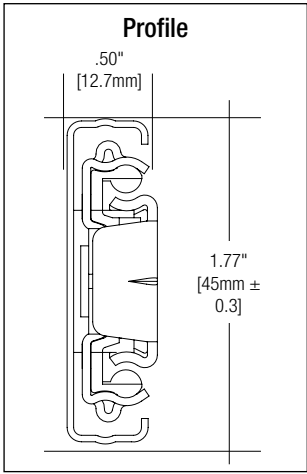

Product: 4500 Ball-Bearing Drawer Slide
Mounting: Side
Clearance: 1/2" [12.7mm +.8mm minus 0]
Load Class: 100 lb.
Height: 1.79" [45.5mm (±0.3)]
Finish: Zinc
Action: Full Extension (sizes: 12" – 28")
Sizes: 10" [250mm], 12" [300mm], 14" [350mm], 16" [400mm], 18" [450mm], 20" [500mm], 22" [550mm], 24" [600mm], 26" [650mm], 28" [700mm]

Optional: Rear Mounting Brackets:
 TT401 200 (10 inner boxes of 20 brackets)
 TT401B 200 (200 loose brackets)

Bulk (B) Pack Part Number	Quantity (Q) Pack Part Number	Size	Slide Length (L)	Slide Travel	A	B	C	D	E
DUR45B 250	DUR45-90 250	10"	250mm [9.84"]	250mm [9.84"]	—	—	—	176mm [6.93"]	—
	DUR45-92 250								
DUR45B 300	DUR45-90 300	12"	300mm [11.81"]	300mm [11.81"]	224mm [8.82"]	—	—	96mm [3.78"]	224mm [8.82"]
	DUR45-92 300								
DUR45B 350	DUR45-90 350	14"	350mm [13.78"]	350mm [13.78"]	224mm [8.82"]	—	—	128mm [5.04"]	256mm [10.08"]
	DUR45-92 350								
DUR45B 400	DUR45-90 400	16"	400mm [15.75"]	400mm [15.75"]	224mm [8.82"]	288mm [11.34"]	—	160mm [6.30"]	320mm [12.60"]
	DUR45-92 400								
DUR45B 450	DUR45-90 450	18"	450mm [17.72"]	450mm [17.72"]	224mm [8.82"]	352mm [13.86"]	—	160mm [6.30"]	352mm [13.86"]
	DUR45-92 450								
DUR45B 500	DUR45-90 500	20"	500mm [19.69"]	500mm [19.69"]	224mm [8.82"]	352mm [13.86"]	416mm [16.38"]	192mm [7.56"]	416mm [16.38"]
	DUR45-92 500								
DUR45B 550	DUR45-90 550	22"	550mm [21.65"]	550mm [21.65"]	224mm [8.82"]	352mm [13.86"]	416mm [16.38"]	224mm [8.82"]	448mm [17.64"]
	DUR45-92 550								
DUR45B 600	DUR45-90 600	24"	600mm [23.62"]	600mm [23.62"]	224mm [8.82"]	352mm [13.86"]	480mm [18.90"]	256mm [10.08"]	512mm [20.16"]
	DUR45-92 600								
DUR45B 650	DUR45-90 650	26"	650mm [25.29"]	650mm [25.29"]	224mm [8.82"]	352mm [13.86"]	544mm [21.42"]	288mm [11.34"]	576mm [22.68"]
	DUR45-92 650								
DUR45B 700	DUR45-90 700	28"	700mm [27.56"]	700mm [27.56"]	224mm [8.82"]	352mm [13.86"]	544mm [21.42"]	288mm [11.34"]	576mm [22.68"]
	DUR45-92 700								