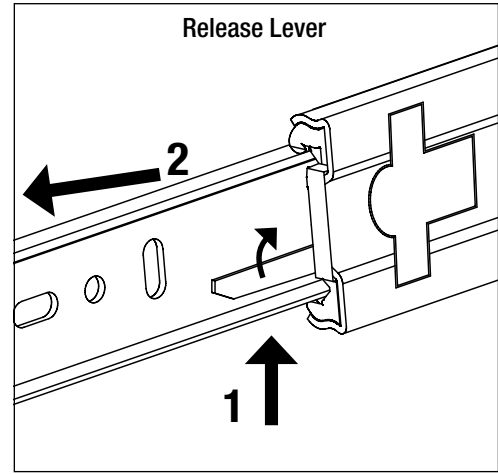

Warranty Information

KV DuriSlide™ offers a One Year Limited Warranty to the initial purchaser of this product. This warranty covers defects in materials and workmanship, which occur during normal use, and the remedy is limited to only repair or replacement of the defective product, at DuriSlide's option. This warranty does not apply to defects resulting from misuse, damage or abuse, normal wear and tear, accident, modification, improper installation or maintenance, third party materials or damage during shipping.

For warranty service, please contact DuriSlide, at KV Customer Service, 1-800-253-1561. Any defective product must be returned postage or freight prepaid to DuriSlide and must include a claimed defect and date of purchase.

THIS ONE YEAR LIMITED WARRANTY CONSTITUTES THE ONLY WARRANTY AND SOLE REMEDY FOR THE PRODUCTS AND ALL OTHER WARRANTIES OR REPRESENTATIONS ARE HEREBY EXPRESSLY DISCLAIMED.