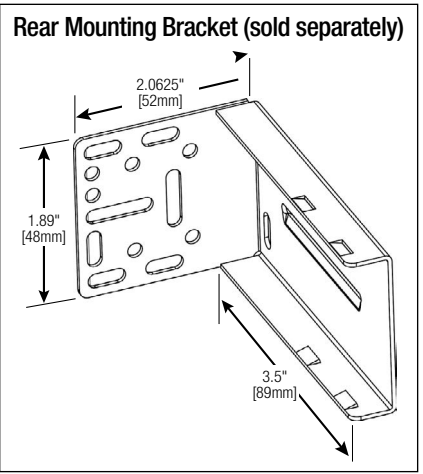

Warranty Information

KV DuriSlide™ offers a One Year Limited Warranty to the initial purchaser of this product. This warranty covers defects in materials and workmanship, which occur during normal use, and the remedy is limited to only repair or replacement of the defective product, at DuriSlide's option. This warranty does not apply to defects resulting from misuse, damage or abuse, normal wear and tear, accident, modification, improper installation or maintenance, third party materials or damage during shipping.

For warranty service, please contact DuriSlide, at KV Customer Service, 1-800-253-1561. Any defective product must be returned postage or freight prepaid to DuriSlide and must include a claimed defect and date of purchase.

THIS ONE YEAR LIMITED WARRANTY CONSTITUTES THE ONLY WARRANTY AND SOLE REMEDY FOR THE PRODUCTS AND ALL OTHER WARRANTIES OR REPRESENTATIONS ARE HEREBY EXPRESSLY DISCLAIMED.