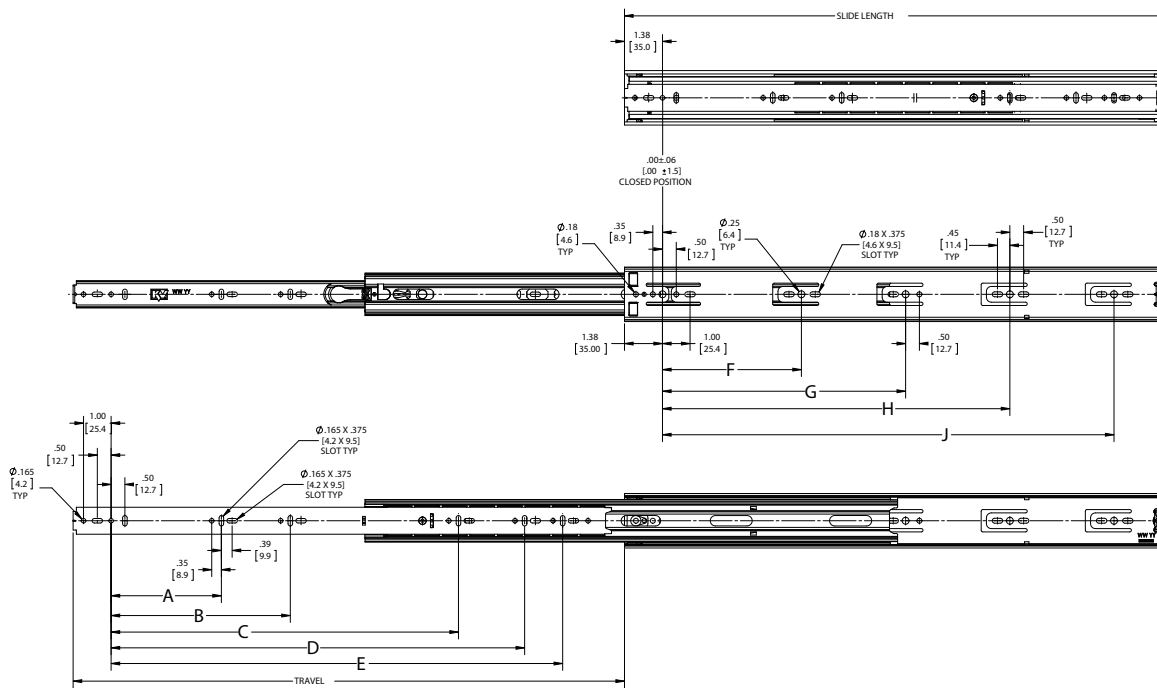

8605 Over Travel Ball-Bearing Heavy-Duty Drawer Slide

SKU Number	Slide Size inch/mm	Length inch/mm	Travel inch/mm	A inch/mm	B inch/mm	C inch/mm	D inch/mm	E inch/mm	F inch/mm	G inch/mm	H inch/mm	I inch/mm
8605B 12	12" [300mm]	11.81" [300mm]	13" [330mm]	-	-	-	-	8.82" [224mm]	5.04" [128mm]	8.82" [224mm]	-	-
8605B 14	14" [350mm]	13.78" [350mm]	15" [381mm]	5.04" [128mm]	-	-	-	10.08" [256mm]	5.04" [128mm]	8.82" [224mm]	-	-
8605B 16	16" [400mm]	15.75" [400mm]	17" [432mm]	5.04" [128mm]	-	-	-	11.34" [288mm]	5.04" [128mm]	8.82" [224mm]	12.60" [320mm]	-
8605B 18	18" [450mm]	17.72" [450mm]	19" [483mm]	5.04" [128mm]	-	-	-	12.60" [320mm]	5.04" [128mm]	8.82" [224mm]	13.86" [352mm]	-
8605B 20	20" [500mm]	19.69" [500mm]	21" [533mm]	5.04" [128mm]	12.60" [320mm]	-	-	16.38" [416mm]	5.04" [128mm]	8.82" [224mm]	13.86" [352mm]	-
8605B 22	22" [550mm]	21.65" [550mm]	23" [584mm]	5.04" [128mm]	12.60" [320mm]	-	-	16.38" [416mm]	5.04" [128mm]	8.82" [224mm]	13.86" [352mm]	17.64" [448mm]
8605B 24	24" [600mm]	23.62" [600mm]	25" [635mm]	5.04" [128mm]	8.82" [224mm]	16.38" [416mm]	-	20.16" [512mm]	5.04" [128mm]	8.82" [224mm]	13.86" [352mm]	18.90" [480mm]
8605B 26	26" [650mm]	25.59" [650mm]	27" [686mm]	5.04" [128mm]	8.82" [224mm]	16.38" [416mm]	-	20.16" [512mm]	5.04" [128mm]	8.82" [224mm]	13.86" [352mm]	21.42" [544mm]
8605B 28	28" [700mm]	27.56" [700mm]	29" [737mm]	5.04" [128mm]	8.82" [224mm]	16.38" [416mm]	20.16" [512mm]	23.94" [608mm]	5.04" [128mm]	8.82" [224mm]	13.86" [352mm]	21.42" [544mm]

Model: 8605 Over Travel Drawer Slide

Mounting: Side

Load Class: 140 lbs.

Disconnect: Butterfly Lever

Hole Pattern: 32mm and Traditional

Face Frame Mounting: Requires slide to be blocked out. See Face Frame diagram.

Type: Ball-Bearing

Travel: Over Travel

Finish: Zinc

Length: 12", 14", 16", 18", 20", 22", 24", 26", 28"

Clearance: .51" + .01" - .0" on each side

Height: 1.98" [50.4mm]

Packaging: Bulk Pack (8605B): all sizes - 5 pair per carton

Action: Telescopic

Slide Configuration: Unhanded

Load Rating: 140 lb.*

Max. Drawer Width: 36"

Slides: 36"

Drawer Width: 36"

Cycles: 50,000
(center pull)

Load Rating: 190 lb.*

Max. Drawer Width: 18"

Slides: 18"

Drawer Width: 18"

Cycles: 25,000
(center pull)