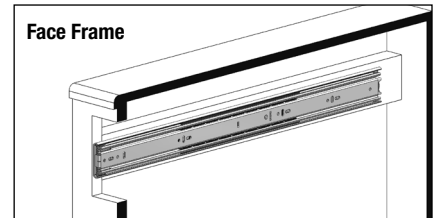

8605 Over Travel Ball-Bearing Heavy-Duty Drawer Slide

SKU Number	Slide Size inch/mm	Length inch/mm	Travel inch/mm	A inch/mm	B inch/mm	C inch/mm	D inch/mm	E inch/mm	F inch/mm	G inch/mm	H inch/mm	I inch/mm
8605B 12	12" [300mm]	11.81" [300mm]	13" [330mm]	-	-	-	-	8.82" [224mm]	5.04" [128mm]	8.82" [224mm]	-	-
8605B 14	14" [350mm]	13.78" [350mm]	15" [381mm]	5.04" [128mm]	-	-	-	10.08" [256mm]	5.04" [128mm]	8.82" [224mm]	-	-
8605B 16	16" [400mm]	15.75" [400mm]	17" [432mm]	5.04" [128mm]	-	-	-	11.34" [288mm]	5.04" [128mm]	8.82" [224mm]	12.60" [320mm]	-
8605B 18	18" [450mm]	17.72" [450mm]	19" [483mm]	5.04" [128mm]	-	-	-	12.60" [320mm]	5.04" [128mm]	8.82" [224mm]	13.86" [352mm]	-
8605B 20	20" [500mm]	19.69" [500mm]	21" [533mm]	5.04" [128mm]	12.60" [320mm]	-	-	16.38" [416mm]	5.04" [128mm]	8.82" [224mm]	13.86" [352mm]	-
8605B 22	22" [550mm]	21.65" [550mm]	23" [584mm]	5.04" [128mm]	12.60" [320mm]	-	-	16.38" [416mm]	5.04" [128mm]	8.82" [224mm]	13.86" [352mm]	17.64" [448mm]
8605B 24	24" [600mm]	23.62" [600mm]	25" [635mm]	5.04" [128mm]	8.82" [224mm]	16.38" [416mm]	-	20.16" [512mm]	5.04" [128mm]	8.82" [224mm]	13.86" [352mm]	18.90" [480mm]
8605B 26	26" [650mm]	25.59" [650mm]	27" [686mm]	5.04" [128mm]	8.82" [224mm]	16.38" [416mm]	-	20.16" [512mm]	5.04" [128mm]	8.82" [224mm]	13.86" [352mm]	21.42" [544mm]
8605B 28	28" [700mm]	27.56" [700mm]	29" [737mm]	5.04" [128mm]	8.82" [224mm]	16.38" [416mm]	20.16" [512mm]	23.94" [608mm]	5.04" [128mm]	8.82" [224mm]	13.86" [352mm]	21.42" [544mm]

Model: 8605 Over Travel Drawer Slide

Mounting: Side

Load Class: 140 lbs.

Disconnect: Butterfly Lever

Hole Pattern: 32mm and Traditional

Face Frame Mounting: Requires slide to be blocked out. See Face Frame diagram.