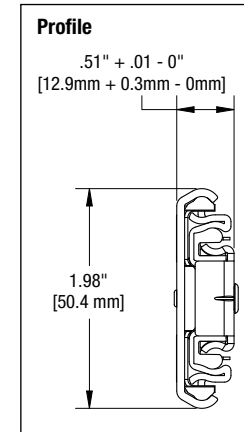

8605 Over Travel Ball-Bearing Heavy-Duty Drawer Slide

SKU Number	Slide Size inch/mm	Length inch/mm	Travel inch/mm	A inch/mm	B inch/mm	C inch/mm	D inch/mm	E inch/mm	F inch/mm	G inch/mm	H inch/mm	I inch/mm
8605B 12	12" [300mm]	11.81" [300mm]	13" [330mm]	-	-	-	-	8.82" [224mm]	5.04" [128mm]	8.82" [224mm]	-	-
8605B 14	14" [350mm]	13.78" [350mm]	15" [381mm]	5.04" [128mm]	-	-	-	10.08" [256mm]	5.04" [128mm]	8.82" [224mm]	-	-
8605B 16	16" [400mm]	15.75" [400mm]	17" [432mm]	5.04" [128mm]	-	-	-	11.34" [288mm]	5.04" [128mm]	8.82" [224mm]	12.60" [320mm]	-
8605B 18	18" [450mm]	17.72" [450mm]	19" [483mm]	5.04" [128mm]	-	-	-	12.60" [320mm]	5.04" [128mm]	8.82" [224mm]	13.86" [352mm]	-
8605B 20	20" [500mm]	19.69" [500mm]	21" [533mm]	5.04" [128mm]	12.60" [320mm]	-	-	16.38" [416mm]	5.04" [128mm]	8.82" [224mm]	13.86" [352mm]	-
8605B 22	22" [550mm]	21.65" [550mm]	23" [584mm]	5.04" [128mm]	12.60" [320mm]	-	-	16.38" [416mm]	5.04" [128mm]	8.82" [224mm]	13.86" [352mm]	17.64" [448mm]
8605B 24	24" [600mm]	23.62" [600mm]	25" [635mm]	5.04" [128mm]	8.82" [224mm]	16.38" [416mm]	-	20.16" [512mm]	5.04" [128mm]	8.82" [224mm]	13.86" [352mm]	18.90" [480mm]
8605B 26	26" [650mm]	25.59" [650mm]	27" [686mm]	5.04" [128mm]	8.82" [224mm]	16.38" [416mm]	-	20.16" [512mm]	5.04" [128mm]	8.82" [224mm]	13.86" [352mm]	21.42" [544mm]
8605B 28	28" [700mm]	27.56" [700mm]	29" [737mm]	5.04" [128mm]	8.82" [224mm]	16.38" [416mm]	20.16" [512mm]	23.94" [608mm]	5.04" [128mm]	8.82" [224mm]	13.86" [352mm]	21.42" [544mm]

Type: Ball-Bearing

Travel: Over Travel

Finish: Zinc

Length: 12", 14", 16", 18", 20", 22", 24", 26", 28"

Clearance: .51" + .01" - .0" on each side

Height: 1.98" [50.4mm]

Packaging: Bulk Pack (8605B): all sizes - 5 pair per carton

Action: Telescopic

Slide Configuration: Unhanded

Load Rating: 140 lb.*

Max. Drawer Width: 36"

Slides: 36"

Drawer Width: 36"

Cycles: 50,000
(center pull)

Load Rating: 190 lb.*

Max. Drawer Width: 18"

Slides: 18"

Drawer Width: 18"

Cycles: 25,000
(center pull)