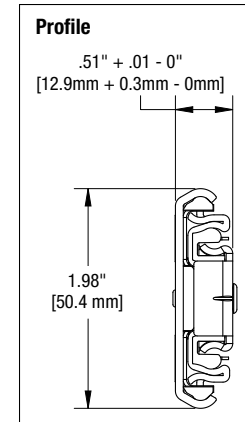

8600 Full Extension Ball-Bearing Heavy-Duty Drawer Slide

Model: 8600 Full Extension Drawer Slide

Mounting: Side

Load Class: 150 lbs.

Disconnect: Butterfly Lever

Hole Pattern: 32mm and Traditional

Face Frame Mounting: Requires slide to be blocked out. See Face Frame diagram.

Type: Ball-Bearing

Travel: Full Extension

Finish: Zinc

Length: 12", 14", 16", 18", 20", 22", 24", 26", 28"

Clearance: .51" + .01" - .0" on each side

Height: 1.98" [50.4mm]

Packaging: Bulk Pack (8600B): all sizes - 5 pair per carton

Action: Telescopic

Slide Configuration: Unhanded

Load Rating: 150 lb.*

Max. Drawer Width: 36"

Slides: 18"

Drawer Width: 36"

Cycles: 50,000
(center pull)

Load Rating: 200 lb.*

Max. Drawer Width: 18"

Slides: 18"

Drawer Width: 18"

Cycles: 25,000
(center pull)

SKU Number	Slide Size inch/mm	Length inch/mm	Travel inch/mm	A inch/mm	B inch/mm	C inch/mm	D inch/mm	E inch/mm	F inch/mm	G inch/mm	H inch/mm	I inch/mm
8600B 12	12" [300mm]	11.81" [300mm]	12" [305mm]	-	-	-	-	8.82" [224mm]	5.04" [128mm]	8.82" [224mm]	-	-
8600B 14	14" [350mm]	13.78" [350mm]	14" [356mm]	5.04" [128mm]	-	-	-	10.08" [256mm]	5.04" [128mm]	8.82" [224mm]	-	-
8600B 16	16" [400mm]	15.75" [400mm]	16" [406mm]	5.04" [128mm]	-	-	-	11.34" [288mm]	5.04" [128mm]	8.82" [224mm]	12.60" [320mm]	-
8600B 18	18" [450mm]	17.72" [450mm]	18" [457mm]	5.04" [128mm]	-	-	-	12.60" [320mm]	5.04" [128mm]	8.82" [224mm]	13.86" [352mm]	-
8600B 20	20" [500mm]	19.69" [500mm]	20" [508mm]	5.04" [128mm]	12.60" [320mm]	-	-	16.38" [416mm]	5.04" [128mm]	8.82" [224mm]	16.38" [416mm]	-
8600B 22	22" [550mm]	21.65" [550mm]	22" [559mm]	5.04" [128mm]	12.60" [320mm]	-	-	20.16" [512mm]	5.04" [128mm]	8.82" [224mm]	13.86" [352mm]	17.64" [448mm]
8600B 24	24" [600mm]	23.62" [600mm]	24" [610mm]	5.04" [128mm]	8.82" [224mm]	16.38" [416mm]	-	20.16" [512mm]	5.04" [128mm]	8.82" [224mm]	13.86" [352mm]	18.90" [480mm]
8600B 26	26" [650mm]	25.59" [650mm]	26" [660mm]	5.04" [128mm]	8.82" [224mm]	16.38" [416mm]	-	20.16" [512mm]	5.04" [128mm]	8.82" [224mm]	13.86" [352mm]	21.42" [544mm]
8600B 28	28" [700mm]	27.56" [700mm]	28" [711mm]	5.04" [128mm]	8.82" [224mm]	16.38" [416mm]	20.16" [512mm]	23.94" [608mm]	5.04" [128mm]	8.82" [224mm]	13.86" [352mm]	21.42" [544mm]