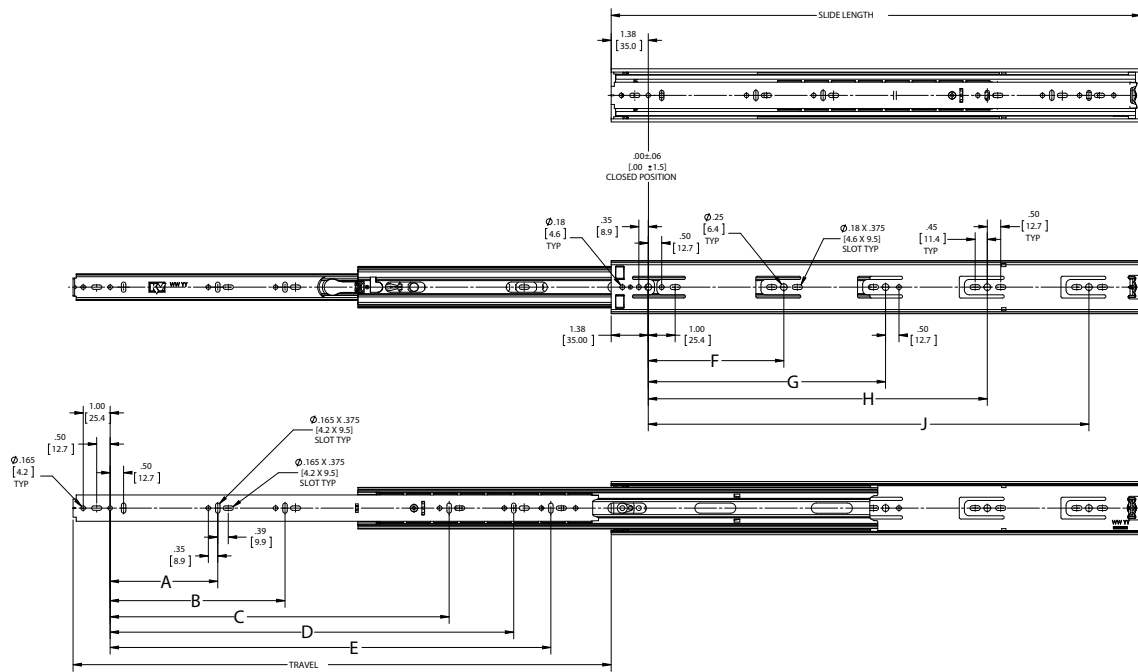

8600 Full Extension Ball-Bearing Heavy-Duty Drawer Slide

Model: 8600 Full Extension Drawer Slide

Mounting: Side

Load Class: 150 lbs.

Disconnect: Butterfly Lever

Hole Pattern: 32mm and Traditional

Face Frame Mounting: Requires slide to be blocked out. See Face Frame diagram.

Type: Ball-Bearing

Travel: Full Extension

Finish: Zinc

Length: 12", 14", 16", 18", 20", 22", 24", 26", 28"

Clearance: .51" + .01" - .0" on each side

Height: 1.98" [50.4mm]

Packaging: Bulk Pack (8600B): all sizes - 5 pair per carton