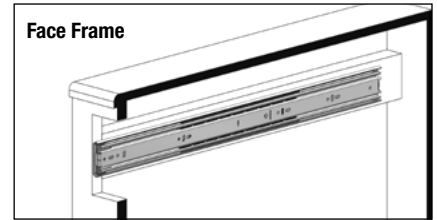

8600 Full Extension Ball-Bearing Heavy-Duty Drawer Slide

Model: 8600 Full Extension Drawer Slide

Mounting: Side

Load Class: 150 lbs.

Disconnect: Butterfly Lever

Hole Pattern: 32mm and Traditional

Face Frame Mounting: Requires slide to be blocked out. See Face Frame diagram.

Type: Ball-Bearing

Travel: Full Extension

Finish: Zinc

Length: 12", 14", 16", 18", 20", 22", 24", 26", 28"

Clearance: .51" + .01" - .0" on each side

Height: 1.98" [50.4mm]

Packaging: Bulk Pack (8600B): all sizes - 5 pair per carton

Action: Telescopic

Slide Configuration: Unhanded

Load Rating: 150 lb.*

Max. Drawer Width: 36"

Slides: 18"

Drawer Width: 36"

Cycles: 50,000
(center pull)

Load Rating: 200 lb.*