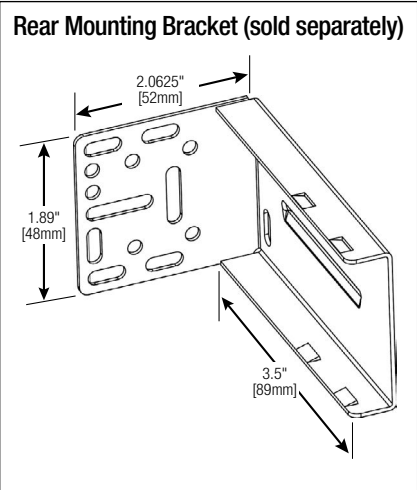

**Product:** TT100 Full Extension Ball-Bearing Drawer Slide  
**Mounting:** Side  
**Clearance:** 1/2" [12.7mm +.8mm minus 0]  
**Load Class:** 100 lb.  
**Height:** 1.79" [45.5mm (±0.3)]  
**Finish:** Zinc  
**Action:** Full Extension (sizes: 12" – 28")  
**Sizes:** 10" [250mm], 12" [300mm], 14" [350mm], 16" [400mm], 18" [450mm], 20" [500mm], 22" [550mm], 24" [600mm], 26" [650mm], 28" [700mm]  
**Max. Recommended Drawer Width:** 24"  
**Packaging:** 10 Pair and 1 set of instructions per box. Mounting hardware not included. Slides are unhandled.  
**Optional:** Rear Mounting Brackets: TT401 200 (10 inner boxes of 20 brackets), TT401B 200 (200 loose brackets)

Part Number	Size	Slide Length (L)	Slide Travel	A	B	C	D	E
TT100B 250	10"	250mm [9.84"]	250mm [9.84"]	—	—	—	176mm [6.93"]	—
TT100B 300	12"	300mm [11.81"]	300mm [11.81"]	224mm [8.82"]	—	—	96mm [3.78"]	224mm [8.82"]
TT100B 350	14"	350mm [13.78"]	350mm [13.78"]	224mm [8.82"]	—	—	128mm [5.04"]	256mm [10.08"]
TT100B 400	16"	400mm [15.75"]	400mm [15.75"]	224mm [8.82"]	288mm [11.34"]	—	160mm [6.30"]	320mm [12.60"]
TT100B 450	18"	450mm [17.72"]	450mm [17.72"]	224mm [8.82"]	352mm [13.86"]	—	160mm [6.30"]	352mm [13.86"]
TT100B 500	20"	500mm [19.69"]	500mm [19.69"]	224mm [8.82"]	352mm [13.86"]	416mm [16.38"]	192mm [7.56"]	416mm [16.38"]
TT100B 550	22"	550mm [21.65"]	550mm [21.65"]	224mm [8.82"]	352mm [13.86"]	416mm [16.38"]	224mm [8.82"]	448mm [17.64"]
TT100B 600	24"	600mm [23.62"]	600mm [23.62"]	224mm [8.82"]	352mm [13.86"]	480mm [18.90"]	256mm [10.08"]	512mm [20.16"]
TT100B 650	26"	650mm [25.29"]	650mm [25.29"]	224mm [8.82"]	352mm [13.86"]	544mm [21.42"]	288mm [11.34"]	576mm [22.68"]
TT100B 700	28"	700mm [27.56"]	700mm [27.56"]	224mm [8.82"]	352mm [13.86"]	544mm [21.42"]	288mm [11.34"]	576mm [22.68"]