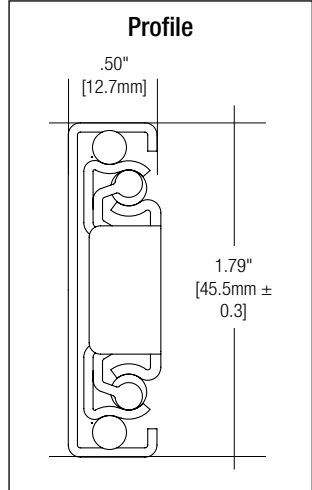

**Product:** TT100 Full Extension Ball-Bearing Drawer Slide  
**Mounting:** Side  
**Clearance:** 1/2" [12.7mm +.8mm minus 0]  
**Load Class:** 100 lb.  
**Height:** 1.79" [45.5mm (±0.3)]  
**Finish:** Zinc  
**Action:** Full Extension (sizes: 12" – 28")  
**Sizes:** 10" [250mm], 12" [300mm], 14" [350mm], 16" [400mm], 18" [450mm], 20" [500mm], 22" [550mm], 24" [600mm], 26" [650mm], 28" [700mm]  
**Max. Recommended Drawer Width:** 24"  
**Packaging:** 10 Pair and 1 set of instructions per box. Mounting hardware not included. Slides are unhandled.  
**Optional:** Rear Mounting Brackets: TT401 200 (10 inner boxes of 20 brackets), TT401B 200 (200 loose brackets)

Part Number	Size	Slide Length (L)	Slide Travel	A	B	C	D	E
TT100B 250	10"	250mm [9.84"]	250mm [9.84"]	—	—	—	176mm [6.93"]	—
TT100B 300	12"	300mm [11.81"]	300mm [11.81"]	224mm [8.82"]	—	—	96mm [3.78"]	224mm [8.82"]
TT100B 350	14"	350mm [13.78"]	350mm [13.78"]	224mm [8.82"]	—	—	128mm [5.04"]	256mm [10.08"]
TT100B 400	16"	400mm [15.75"]	400mm [15.75"]	224mm [8.82"]	288mm [11.34"]	—	160mm [6.30"]	320mm [12.60"]
TT100B 450	18"	450mm [17.72"]	450mm [17.72"]	224mm [8.82"]	352mm [13.86"]	—	160mm [6.30"]	352mm [13.86"]
TT100B 500	20"	500mm [19.69"]	500mm [19.69"]	224mm [8.82"]	352mm [13.86"]	416mm [16.38"]	192mm [7.56"]	416mm [16.38"]
TT100B 550	22"	550mm [21.65"]	550mm [21.65"]	224mm [8.82"]	352mm [13.86"]	416mm [16.38"]	224mm [8.82"]	448mm [17.64"]
TT100B 600	24"	600mm [23.62"]	600mm [23.62"]	224mm [8.82"]	352mm [13.86"]	480mm [18.90"]	256mm [10.08"]	512mm [20.16"]
TT100B 650	26"	650mm [25.29"]	650mm [25.29"]	224mm [8.82"]	352mm [13.86"]	544mm [21.42"]	288mm [11.34"]	576mm [22.68"]
TT100B 700	28"	700mm [27.56"]	700mm [27.56"]	224mm [8.82"]	352mm [13.86"]	544mm [21.42"]	288mm [11.34"]	576mm [22.68"]