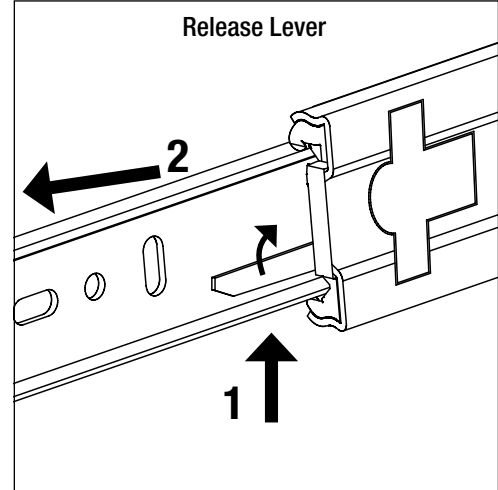

**Product:** TT100 Full Extension Ball-Bearing Drawer Slide  
**Mounting:** Side  
**Clearance:** 1/2" [12.7mm +.8mm minus 0]  
**Load Class:** 100 lb.  
**Height:** 1.79" [45.5mm (±0.3)]  
**Finish:** Zinc  
**Action:** Full Extension (sizes: 12" – 28")  
**Sizes:** 10" [250mm], 12" [300mm], 14" [350mm], 16" [400mm], 18" [450mm], 20" [500mm], 22" [550mm], 24" [600mm], 26" [650mm], 28" [700mm]  
**Max. Recommended Drawer Width:** 24"  
**Packaging:** 10 Pair and 1 set of instructions per box. Mounting hardware not included. Slides are unhandled.  
**Optional:** Rear Mounting Brackets: TT401 200 (10 inner boxes of 20 brackets), TT401B 200 (200 loose brackets)

Part Number	Size	Slide Length (L)	Slide Travel	A	B	C	D	E
TT100B 250	10"	250mm [9.84"]	250mm [9.84"]	—	—	—	176mm [6.93"]	—
TT100B 300	12"	300mm [11.81"]	300mm [11.81"]	224mm [8.82"]	—	—	96mm [3.78"]	224mm [8.82"]
TT100B 350	14"	350mm [13.78"]	350mm [13.78"]	224mm [8.82"]	—	—	128mm [5.04"]	256mm [10.08"]
TT100B 400	16"	400mm [15.75"]	400mm [15.75"]	224mm [8.82"]	288mm [11.34"]	—	160mm [6.30"]	320mm [12.60"]
TT100B 450	18"	450mm [17.72"]	450mm [17.72"]	224mm [8.82"]	352mm [13.86"]	—	160mm [6.30"]	352mm [13.86"]
TT100B 500	20"	500mm [19.69"]	500mm [19.69"]	224mm [8.82"]	352mm [13.86"]	416mm [16.38"]	192mm [7.56"]	416mm [16.38"]
TT100B 550	22"	550mm [21.65"]	550mm [21.65"]	224mm [8.82"]	352mm [13.86"]	416mm [16.38"]	224mm [8.82"]	448mm [17.64"]
TT100B 600	24"	600mm [23.62"]	600mm [23.62"]	224mm [8.82"]	352mm [13.86"]	480mm [18.90"]	256mm [10.08"]	512mm [20.16"]
TT100B 650	26"	650mm [25.29"]	650mm [25.29"]	224mm [8.82"]	352mm [13.86"]	544mm [21.42"]	288mm [11.34"]	576mm [22.68"]
TT100B 700	28"	700mm [27.56"]	700mm [27.56"]	224mm [8.82"]	352mm [13.86"]	544mm [21.42"]	288mm [11.34"]	576mm [22.68"]