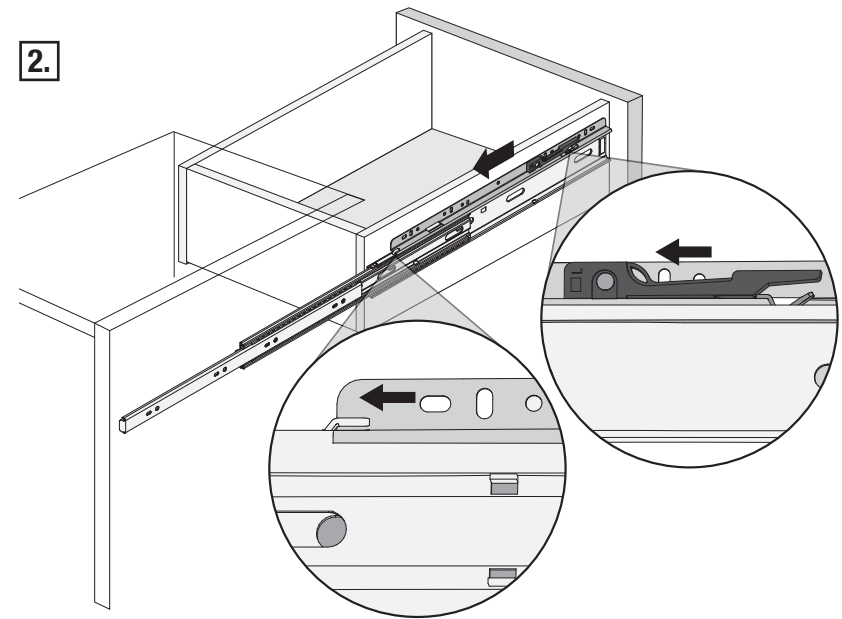

KNAPE & VOGT

6505 Over Travel, Low-Profile Drawer Slide

Size	Travel	QD Rail Length	A	B	C	D	E	F	G	H	J	K	L	M
12"	12.80 [325mm]	10.57 [268.5mm]	8.82 [224mm]	—	—	—	—	—	—	0.90 [22.9mm]	7.06 [179.3mm]	—	—	—
14"	14.75 [375mm]	10.57 [268.5mm]	8.82 [224mm]	—	—	—	—	—	1.06 [26.9mm]	2.90 [73.7mm]	9.18 [233.2mm]	—	—	—
16"	16.73 [375mm]	14.98 [380.5mm]	12.60 [320mm]	—	—	—	—	3.06 [77.7mm]	—	1.12 [28.5mm]	9.30 [236.2mm]	4.62 [117.35mm]	—	—
18"	18.70 [425mm]	14.98 [380.5mm]	13.86 [352mm]	—	—	—	—	3.06 [77.7mm]	—	1.86 [47.3mm]	10.06 [255.5mm]	4.62 [117.35mm]	—	—
20"	20.67 [525mm]	14.98 [380.5mm]	16.38 [416mm]	12.60 [320mm]	—	—	—	3.06 [77.7mm]	—	1.34 [34.1mm]	11.18 [284mm]	4.62 [117.35mm]	—	—
22"	22.64 [575mm]	19.39 [492.5mm]	18.90 [480mm]	17.64 [448mm]	15.12 [384mm]	13.86 [352mm]	11.75 [298.4mm]	3.06 [77.7mm]	—	0.82 [20.9mm]	12.31 [312.7mm]	4.62 [117.35mm]	2.62 [66.55mm]	7.06 [179.3mm]
24"	24.61 [625mm]	19.39 [492.5mm]	18.90 [480mm]	15.12 [384mm]	—	—	—	—	1.06 [26.9mm]	2.83 [71.7mm]	13.06 [331.7mm]	4.62 [117.35mm]	2.62 [66.55mm]	7.06 [179.3mm]
26"	26.57 [675mm]	23.80 [604.5mm]	21.42 [544mm]	15.12 [384mm]	—	—	—	3.06 [77.7mm]	1.06 [26.9mm]	2.30 [58.5mm]	14.18 [360.1mm]	4.62 [117.35mm]	3.25 [82.55mm]	7.06 [179.3mm]
28"	28.54 [725mm]	23.80 [604.5mm]	23.94 [608mm]	21.42 [544mm]	16.38 [416mm]	—	—	3.06 [77.7mm]	1.06 [26.9mm]	1.79 [45.3mm]	15.31 [388.9mm]	4.62 [117.35mm]	3.25 [82.55mm]	7.06 [179.3mm]

Product:	Low Profile Drawer Slide	Travel:	Over Travel
Mounting:	Side	Action:	Telescopic
Clearance:	.50	Product:	#8 x 7/16" Wood Screw with #6 Truss head
Load Rating:	125 Pound Class	Sizes:	12", 14", 16", 18", 20", 22", 24", 26", and 28"
Height:	2.58" (Includes QD Rail)	Packaging:	Bulk Pack (6505B)
Finish:	Zinc Plated		All Sizes: 5 Pair per Carton

Attach Drawer

Remove Drawer