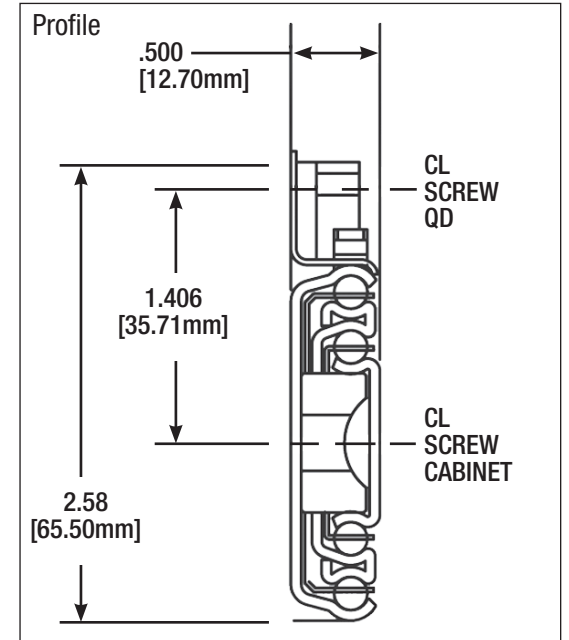

KNAPE & VOGT

6505 Over Travel, Low-Profile Drawer Slide

Size	Travel	QD Rail Length	A	B	C	D	E	F	G	H	J	K	L	M
12"	12.80 [325mm]	10.57 [268.5mm]	8.82 [224mm]	—	—	—	—	—	—	0.90 [22.9mm]	7.06 [179.3mm]	—	—	—
14"	14.75 [375mm]	10.57 [268.5mm]	8.82 [224mm]	—	—	—	—	—	1.06 [26.9mm]	2.90 [73.7mm]	9.18 [233.2mm]	—	—	—
16"	16.73 [375mm]	14.98 [380.5mm]	12.60 [320mm]	—	—	—	—	3.06 [77.7mm]	—	1.12 [28.5mm]	9.30 [236.2mm]	4.62 [117.35mm]	—	—
18"	18.70 [425mm]	14.98 [380.5mm]	13.86 [352mm]	—	—	—	—	3.06 [77.7mm]	—	1.86 [47.3mm]	10.06 [255.5mm]	4.62 [117.35mm]	—	—
20"	20.67 [525mm]	14.98 [380.5mm]	16.38 [416mm]	12.60 [320mm]	—	—	—	3.06 [77.7mm]	—	1.34 [34.1mm]	11.18 [284mm]	4.62 [117.35mm]	—	—
22"	22.64 [575mm]	19.39 [492.5mm]	18.90 [480mm]	17.64 [448mm]	15.12 [384mm]	13.86 [352mm]	11.75 [298.4mm]	3.06 [77.7mm]	—	0.82 [20.9mm]	12.31 [312.7mm]	4.62 [117.35mm]	2.62 [66.55mm]	7.06 [179.3mm]
24"	24.61 [625mm]	19.39 [492.5mm]	18.90 [480mm]	15.12 [384mm]	—	—	—	—	1.06 [26.9mm]	2.83 [71.7mm]	13.06 [331.7mm]	4.62 [117.35mm]	2.62 [66.55mm]	7.06 [179.3mm]
26"	26.57 [675mm]	23.80 [604.5mm]	21.42 [544mm]	15.12 [384mm]	—	—	—	3.06 [77.7mm]	1.06 [26.9mm]	2.30 [58.5mm]	14.18 [360.1mm]	4.62 [117.35mm]	3.25 [82.55mm]	7.06 [179.3mm]
28"	28.54 [725mm]	23.80 [604.5mm]	23.94 [608mm]	21.42 [544mm]	16.38 [416mm]	—	—	3.06 [77.7mm]	1.06 [26.9mm]	1.79 [45.3mm]	15.31 [388.9mm]	4.62 [117.35mm]	3.25 [82.55mm]	7.06 [179.3mm]

Product:	Low Profile Drawer Slide	Travel:	Over Travel
Mounting:	Side	Action:	Telescopic
Clearance:	.50	Product:	#8 x 7/16" Wood Screw with #6 Truss head
Load Rating:	125 Pound Class	Sizes:	12", 14", 16", 18", 20", 22", 24", 26", and 28"
Height:	2.58" (Includes QD Rail)	Packaging:	Bulk Pack (6505B)
Finish:	Zinc Plated		All Sizes: 5 Pair per Carton