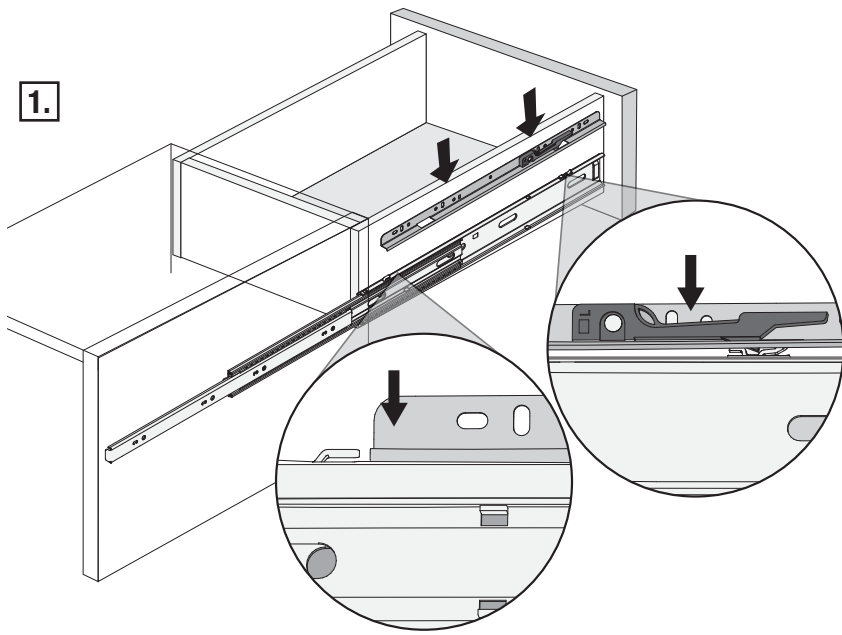

KNAPE & VOGT

6505 Over Travel, Low-Profile Drawer Slide

Size	Travel	QD Rail Length	A	B	C	D	E	F	G	H	J	K	L	M
12"	12.80 [325mm]	10.57 [268.5mm]	8.82 [224mm]	—	—	—	—	—	—	0.90 [22.9mm]	7.06 [179.3mm]	—	—	—
14"	14.75 [375mm]	10.57 [268.5mm]	8.82 [224mm]	—	—	—	—	—	1.06 [26.9mm]	2.90 [73.7mm]	9.18 [233.2mm]	—	—	—
16"	16.73 [375mm]	14.98 [380.5mm]	12.60 [320mm]	—	—	—	—	3.06 [77.7mm]	—	1.12 [28.5mm]	9.30 [236.2mm]	4.62 [117.35mm]	—	—
18"	18.70 [425mm]	14.98 [380.5mm]	13.86 [352mm]	—	—	—	—	3.06 [77.7mm]	—	1.86 [47.3mm]	10.06 [255.5mm]	4.62 [117.35mm]	—	—
20"	20.67 [525mm]	14.98 [380.5mm]	16.38 [416mm]	12.60 [320mm]	—	—	—	3.06 [77.7mm]	—	1.34 [34.1mm]	11.18 [284mm]	4.62 [117.35mm]	—	—
22"	22.64 [575mm]	19.39 [492.5mm]	18.90 [480mm]	17.64 [448mm]	15.12 [384mm]	13.86 [352mm]	11.75 [298.4mm]	3.06 [77.7mm]	—	0.82 [20.9mm]	12.31 [312.7mm]	4.62 [117.35mm]	2.62 [66.55mm]	7.06 [179.3mm]
24"	24.61 [625mm]	19.39 [492.5mm]	18.90 [480mm]	15.12 [384mm]	—	—	—	—	1.06 [26.9mm]	2.83 [71.7mm]	13.06 [331.7mm]	4.62 [117.35mm]	2.62 [66.55mm]	7.06 [179.3mm]
26"	26.57 [675mm]	23.80 [604.5mm]	21.42 [544mm]	15.12 [384mm]	—	—	—	3.06 [77.7mm]	1.06 [26.9mm]	2.30 [58.5mm]	14.18 [360.1mm]	4.62 [117.35mm]	3.25 [82.55mm]	7.06 [179.3mm]
28"	28.54 [725mm]	23.80 [604.5mm]	23.94 [608mm]	21.42 [544mm]	16.38 [416mm]	—	—	3.06 [77.7mm]	1.06 [26.9mm]	1.79 [45.3mm]	15.31 [388.9mm]	4.62 [117.35mm]	3.25 [82.55mm]	7.06 [179.3mm]

Product:	Low Profile Drawer Slide	Travel:	Over Travel
Mounting:	Side	Action:	Telescopic
Clearance:	.50	Product:	#8 x 7/16" Wood Screw with #6 Truss head
Load Rating:	125 Pound Class	Sizes:	12", 14", 16", 18", 20", 22", 24", 26", and 28"
Height:	2.58" (Includes QD Rail)	Packaging:	Bulk Pack (6505B)
Finish:	Zinc Plated		All Sizes: 5 Pair per Carton

Attach Drawer

Remove Drawer