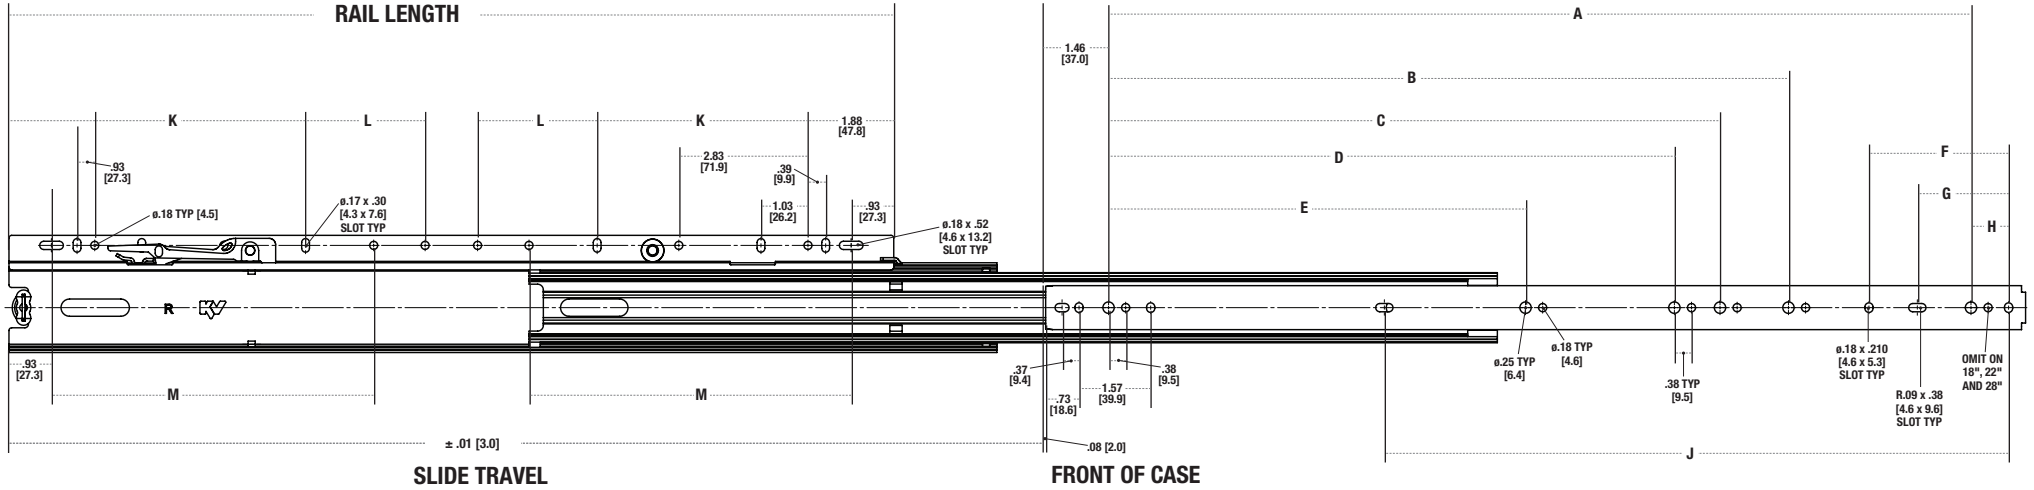

KNAPE & VOGT

6505 Over Travel, Low-Profile Drawer Slide

Size	Travel	QD Rail Length	A	B	C	D	E	F	G	H	J	K	L	M
12"	12.80 [325mm]	10.57 [268.5mm]	8.82 [224mm]	—	—	—	—	—	—	0.90 [22.9mm]	7.06 [179.3mm]	—	—	—
14"	14.75 [375mm]	10.57 [268.5mm]	8.82 [224mm]	—	—	—	—	—	1.06 [26.9mm]	2.90 [73.7mm]	9.18 [233.2mm]	—	—	—
16"	16.73 [375mm]	14.98 [380.5mm]	12.60 [320mm]	—	—	—	—	3.06 [77.7mm]	—	1.12 [28.5mm]	9.30 [236.2mm]	4.62 [117.35mm]	—	—
18"	18.70 [425mm]	14.98 [380.5mm]	13.86 [352mm]	—	—	—	—	3.06 [77.7mm]	—	1.86 [47.3mm]	10.06 [255.5mm]	4.62 [117.35mm]	—	—
20"	20.67 [525mm]	14.98 [380.5mm]	16.38 [416mm]	12.60 [320mm]	—	—	—	3.06 [77.7mm]	—	1.34 [34.1mm]	11.18 [284mm]	4.62 [117.35mm]	—	—
22"	22.64 [575mm]	19.39 [492.5mm]	18.90 [480mm]	17.64 [448mm]	15.12 [384mm]	13.86 [352mm]	11.75 [298.4mm]	3.06 [77.7mm]	—	0.82 [20.9mm]	12.31 [312.7mm]	4.62 [117.35mm]	2.62 [66.55mm]	7.06 [179.3mm]
24"	24.61 [625mm]	19.39 [492.5mm]	18.90 [480mm]	15.12 [384mm]	—	—	—	—	1.06 [26.9mm]	2.83 [71.7mm]	13.06 [331.7mm]	4.62 [117.35mm]	2.62 [66.55mm]	7.06 [179.3mm]
26"	26.57 [675mm]	23.80 [604.5mm]	21.42 [544mm]	15.12 [384mm]	—	—	—	3.06 [77.7mm]	1.06 [26.9mm]	2.30 [58.5mm]	14.18 [360.1mm]	4.62 [117.35mm]	3.25 [82.55mm]	7.06 [179.3mm]
28"	28.54 [725mm]	23.80 [604.5mm]	23.94 [608mm]	21.42 [544mm]	16.38 [416mm]	—	—	3.06 [77.7mm]	1.06 [26.9mm]	1.79 [45.3mm]	15.31 [388.9mm]	4.62 [117.35mm]	3.25 [82.55mm]	7.06 [179.3mm]

Product:	Low Profile Drawer Slide	Travel:	Over Travel
Mounting:	Side	Action:	Telescopic
Clearance:	.50	Product:	#8 x 7/16" Wood Screw with #6 Truss head
Load Rating:	125 Pound Class	Sizes:	12", 14", 16", 18", 20", 22", 24", 26", and 28"
Height:	2.58" (Includes QD Rail)	Packaging:	Bulk Pack (6505B)
Finish:	Zinc Plated		All Sizes: 5 Pair per Carton